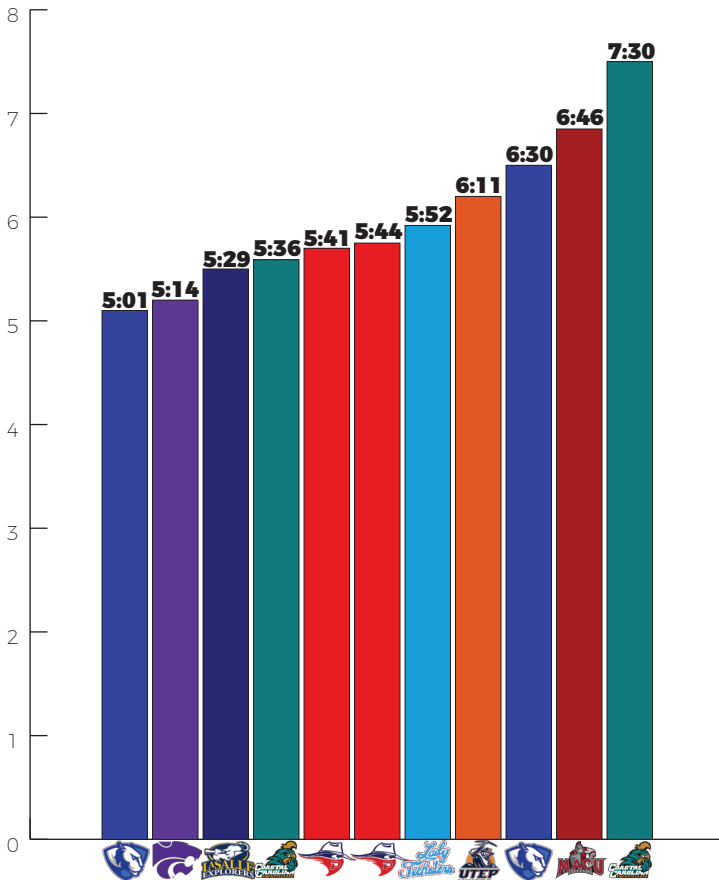

50 OR FEWER

North Texas has held nine teams to 50 or fewer points this year. They held just one team to 50 or fewer points last year. The nine times is the most times in a single season in program history, beating the 2011-12 team's record of eight.

OVERTIME WARRIORS

The Mean Green are riding a five-game overtime winning streak. All five of those overtime wins came in the 2017 calendar year and were all away from their home arena, The Super Pit.

North Texas only had three overtime wins away from the Super Pit in the program's 39-year history prior to last year.

North Texas is 11-26 all-time in overtime games. Five of those 11 wins came in 2017.

AD'S NEW POSITION

Sophomore Adrianna Henderson has moved from point guard to off-guard in hope of freeing her up as a scorer. Henderson scored over 1,200 points in high school and averaged over 20 points per game.

As a freshman at UNT, Henderson saw limited playing time early but as the season progressed so did her playing time. She finished with 67 points and 21 assists.

This season, through 20 games, Henderson's scoring hasn't increased but her rebounding numbers have increased significantly and she's attempting far more 3-pointers than last year.

Henderson scored a season-high nine points versus Detroit Mercy on Nov. 24.

NORTH TEXAS

DEFENSIVE STANDS

(Holding the opponent scoreless for five minutes or longer)