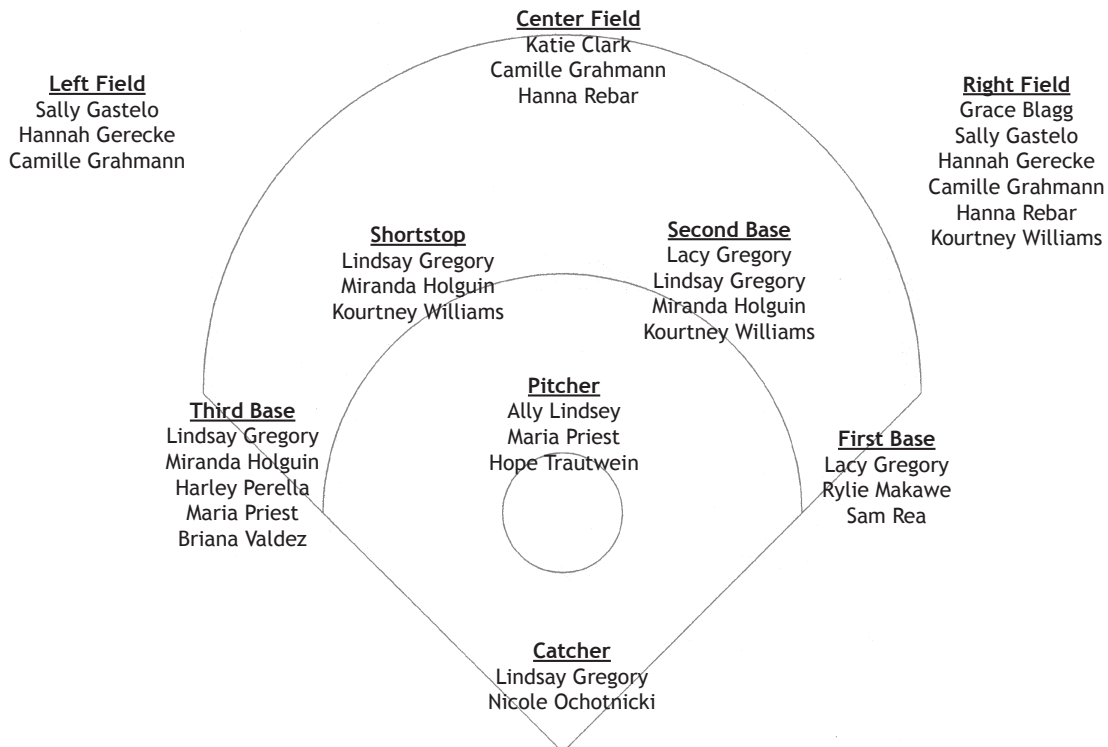

2018 Roster

↳ ALPHABETICAL ROSTER

No.	Player	Ht.	Cl.	Pos.	B/T	Hometown (Last School)
16	Grace Blagg	5-3	Sr.	OF	L/R	Denton, TX (North Central Texas College)
4	Katie Clark	5-3	So.	OF	L/L	Katy, TX (Katy HS)
10	Lauren Craine	5-7	Jr.	P	R/R	Aledo, TX (Aledo HS)
5	Sally Gastelo	5-5	Jr.	OF	R/R	Yuma, AZ (Arizona Western College)
14	Hannah Gerecke	5-7	Jr.	OF	R/R	La Grange, TX (La Grange HS)
00	Camille Grahmann	5-2	So.	OF	L/R	Hallettsville, TX (Hallettsville HS)
6	Lacy Gregory	5-5	So.	IF	R/R	Kingwood, TX (Kingwood HS)
2	Lindsay Gregory	5-5	So.	UT	R/R	Kingwood, TX (Kingwood HS)
9	Miranda Holguin	5-1	Fr.	UT	R/R	Cibolo, TX (Steele HS)
12	Ally Lindsey	5-9	Fr.	P	R/R	Flower Mound, TX (Marcus HS)
21	Rhylie Makawe	5-5.5	Jr.	IF	R/R	Aledo, TX (Aledo HS)
11	Nicole Ochotnicki	5-8	So.	C	R/R	Cedar Park, TX (Vista Ridge HS)
3	Harley Perella	5-5	Jr	IF	R/R	Frisco, TX (Heritage HS)
20	Maria Priest	5-9	Fr.	IF/P	R/R	Stonewall, OK (Latta HS)
18	Sam Rea	5-6	Jr.	1B	L/L	Scottsdale, AZ (Phoenix College)
8	Hanna Rebar	5-8	So.	OF	R/R	San Antonio, TX (Stephen F. Austin)
7	Hope Trautwein	5-11	Fr.	P	R/R	Pflugerville, TX (Hendrickson HS)
17	Briana Valdez	5-4	Fr.	IF	R/R	El Paso, TX (Eastlake HS)
15	Kourtney Williams	5-3	Fr.	UT	R/R	Keller, TX (Keller HS)

Head Coach: Tracey Kee

Associate Head Coach: Natalie Kozlowski

Assistant Coach: Christina Merrida

Volunteer Assistant: Gay McNutt