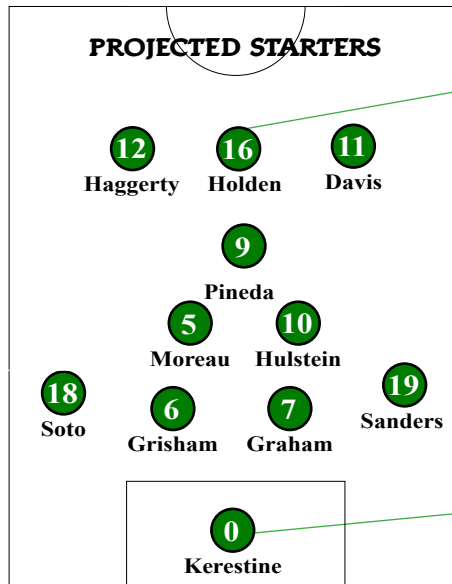

PROJECTED STARTERS

OFFENSIVE SPOTLIGHT

RACHEL HOLDEN

Scored the game-winning goal against Charlotte... Leads the team with seven goals

DEFENSIVE SPOTLIGHT

JACKIE KERESTINE

Was named C-USA Goalkeeper of the Week for the fifth time this season.

MEAN GREEN 2015 ROSTER

0	Jackie Kerestine	GK	6-1	R-Sr.	Eules, TX	Colleyville Heritage
1	Brooke Bradley	GK	5-10	Fr.	Houston, TX	Klein HS
2	Cat Sebazco	F	5-6	So.	Keller, TX	Timber Creek HS
3	Libby Murphy	MF	5-9	So.	McKinney, TX	Boyd HS
4	Kaylah Hunter	D	5-3	So.	Mesquite, TX	Baylor
5	Jackie Moreau	MF	5-8	Sr.	Coppell, TX	Coppell HS
6	Molly Grisham	D	5-7	Sr.	Longview, TX	Longview HS
7	Tess Graham	D	5-7	Sr.	Denton, TX	Guyer HS
8	Taylor Torres	F	5-3	Fr.	Frisco, TX	Frisco HS
9	Karla Pineda	MF	5-5	Sr.	Houston, TX	Aldine HS
10	Lindsey Hulstein	MF	5-9	Sr.	Denton, TX	Guyer HS
11	Marchelle Davis	F	5-6	Jr.	Trophy Club, TX	Texas
12	Amber Haggerty	F	5-4	Sr.	Mesquite, TX	Dallas Christian
13	Hailey Hadden	D	5-6	So.	Frisco, TX	Liberty HS
14	Anna Flobeck	F	5-10	Jr.	Eules, TX	Trinity HS
15	Alexis Cable	MF	5-9	Jr.	Double Oak, TX	SE Louisiana
16	Rachel Holden	F	5-7	Jr.	Lancaster, TX	Maranatha Christian
17	Olivia Bagby	MF	5-5	Fr.	Hickory Creek, TX	Lake Dallas HS
18	Chelsei Soto	D	5-3	So.	Lewisville, TX	Lewisville HS
19	Carissa Sanders	D	5-9	Fr.	Denton, TX	Ryan HS
20	Allison Harper	D	5-11	Jr.	Keller, TX	Keller HS
21	Sabrina Munguia	F	5-1	Fr.	Baytown, TX	Ross S. Sterling HS
22	Kelci Slaughter	D	5-5	So.	Granbury, TX	Granbury HS
23	Knakala Smith	D	5-4	Sr.	Lewisville, TX	Navarro College
24	Tori Phillips	D	5-9	So.	Forney, TX	Home Schooled
25	Madison Brown	GK	5-10	Fr.	Irving, TX	Nimitz HS
26	Courtney Wilson	MF	5-6	Fr.	Denton, TX	Ryan HS
27	Bailey Johnston	MF	5-8	Fr.	Waco, TX	Midway HS
28	Ashley Jefferson	F	5-5	Fr.	Frisco, TX	Frisco HS