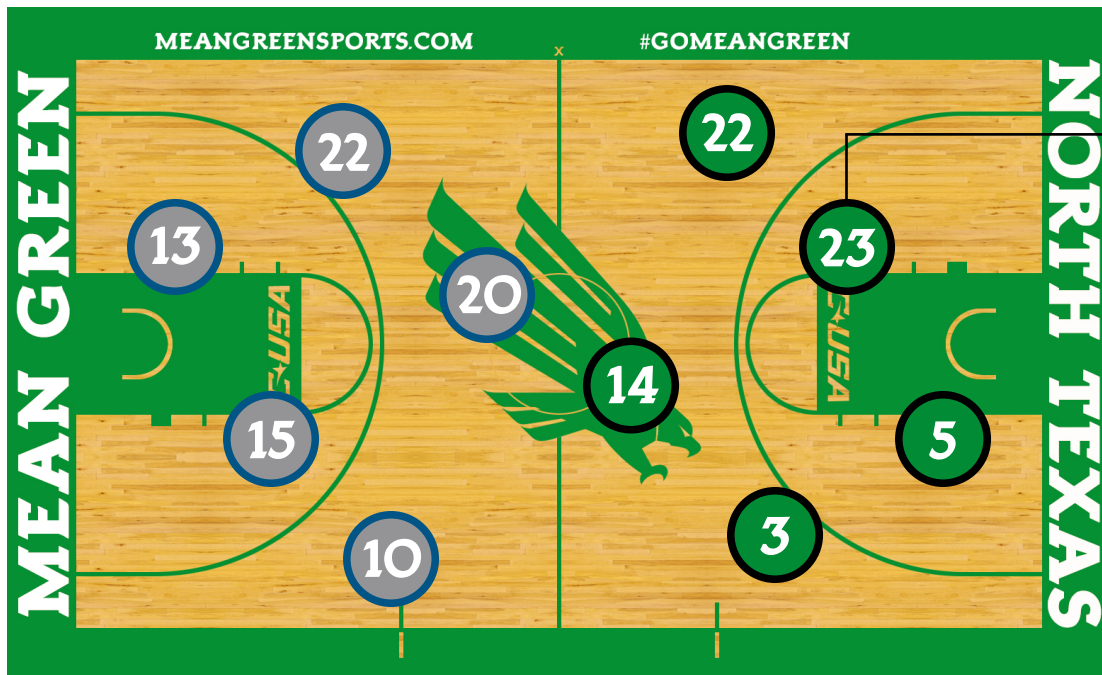

PROBABLE STARTERS