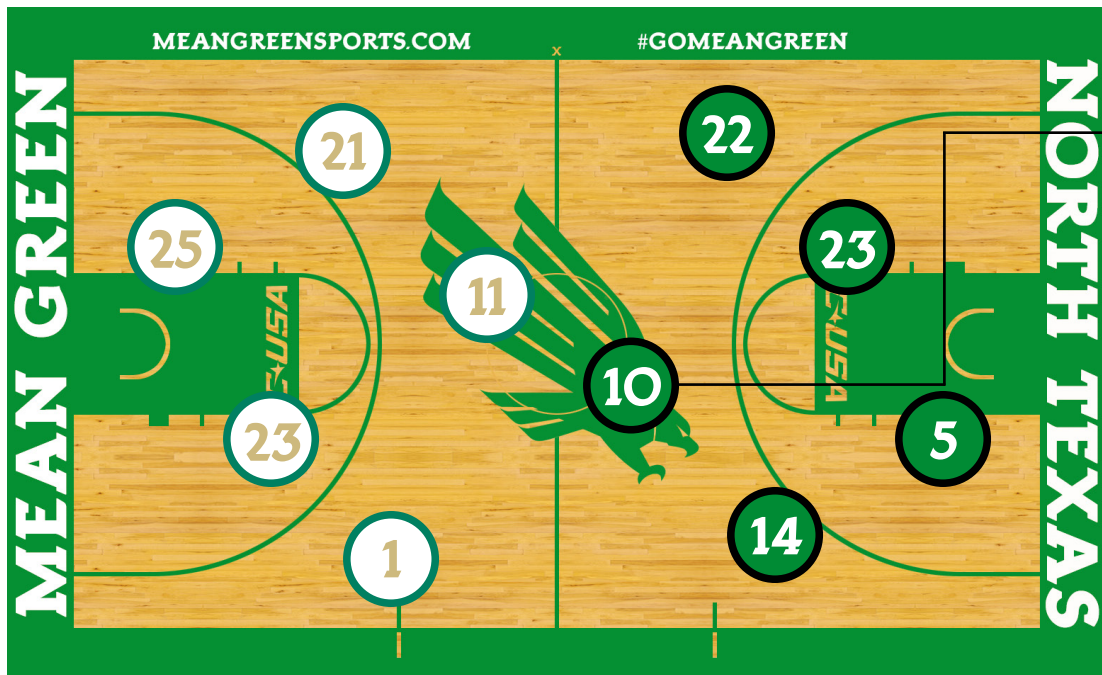

PROBABLE STARTERS

Junior guard Kasiney Williams made her second career start at North Texas vs. Marshall on Saturday. She scored a career-high 12 points and led the Mean Green with two assists.