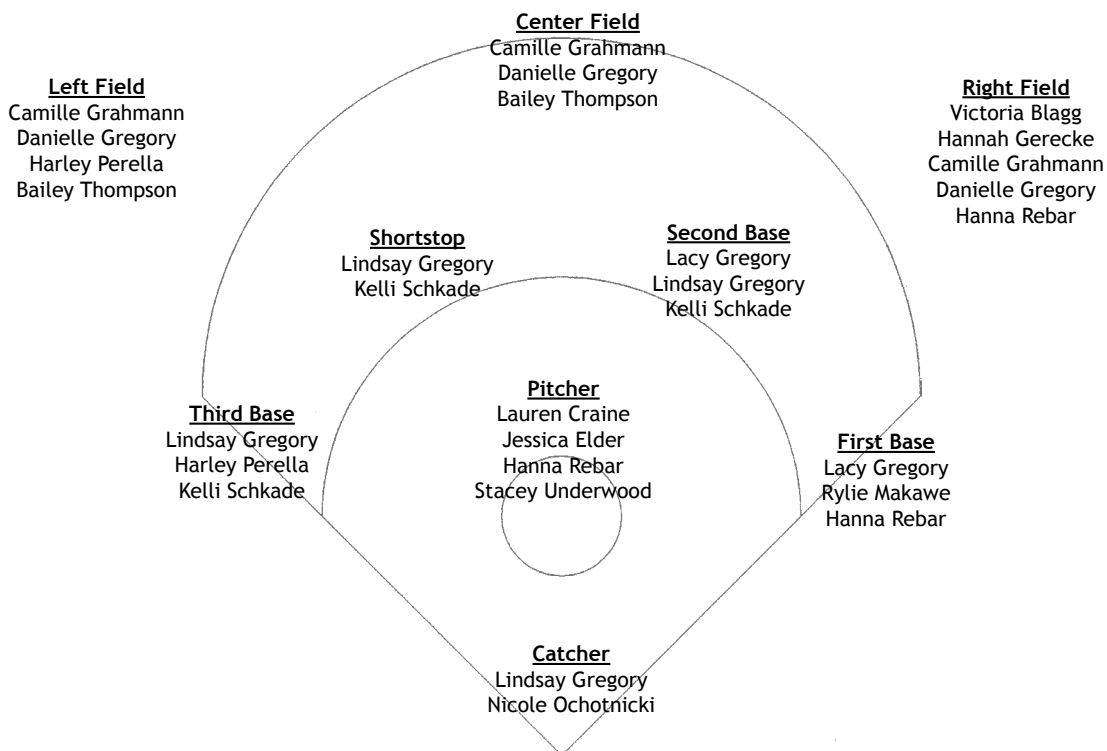

↳ ALPHABETICAL ROSTER

No.	Player	Ht.	Cl.	Pos.	B/T	Hometown (Last School)
16	Grace Blagg	5-3	Jr.	OF	L/R	Denton, TX (North Central Texas College)
10	Lauren Craine	5-7	So.	P	R/R	Aledo, TX (Aledo HS)
17	Jessica Elder	5-6	Sr.	P	R/L	Cedar Park, TX (Howard College)
14	Hannah Gerecke	5-7	So.	OF	R/R	La Grange, TX (La Grange HS)
00	Camille Grahmann	5-2	Fr.	OF	L/R	Hallettsville, TX (Hallettsville HS)
18	Danielle Gregory	5-7	Sr.	OF	R/R	Winnsboro, TX (McLennan CC)
6	Lacy Gregory	5-5	Fr.	UT	R/R	Kingwood, TX (Kingwood HS)
2	Lindsay Gregory	5-5	Fr.	UT	R/R	Kingwood, TX (Kingwood HS)
21	Rhylie Makawe	5-5.5	So.	UT	R/R	Aledo, TX (Aledo HS)
11	Nicole Ochotnicki	5-8	Fr.	C	R/R	Cedar Park, TX (Vista Ridge HS)
3	Harley Perella	5-5	So.	UT	R/R	Frisco, TX (Heritage HS)
8	Hanna Rebar	5-8	Fr.	C	R/R	San Antonio, TX (Stephen F. Austin)
9	Kelli Schkade	5-7	Sr.	IF	R/R	Albany, TX (Missouri)
4	Bailey Thompson	5-4	So.	OF	L/R	Edmond, OK (Deer Creek HS)
15	Stacey Underwood	5-10	Jr.	P	R/R	Hico, TX (McLennan CC)

Head Coach: Tracey Kee

Associate Head Coach: Natalie Kozlowski

Assistant Coach: Christina Merrida

Volunteer Assistant: Stephen Holton

↳ MEAN GREEN BY POSITION (alphabetical order)