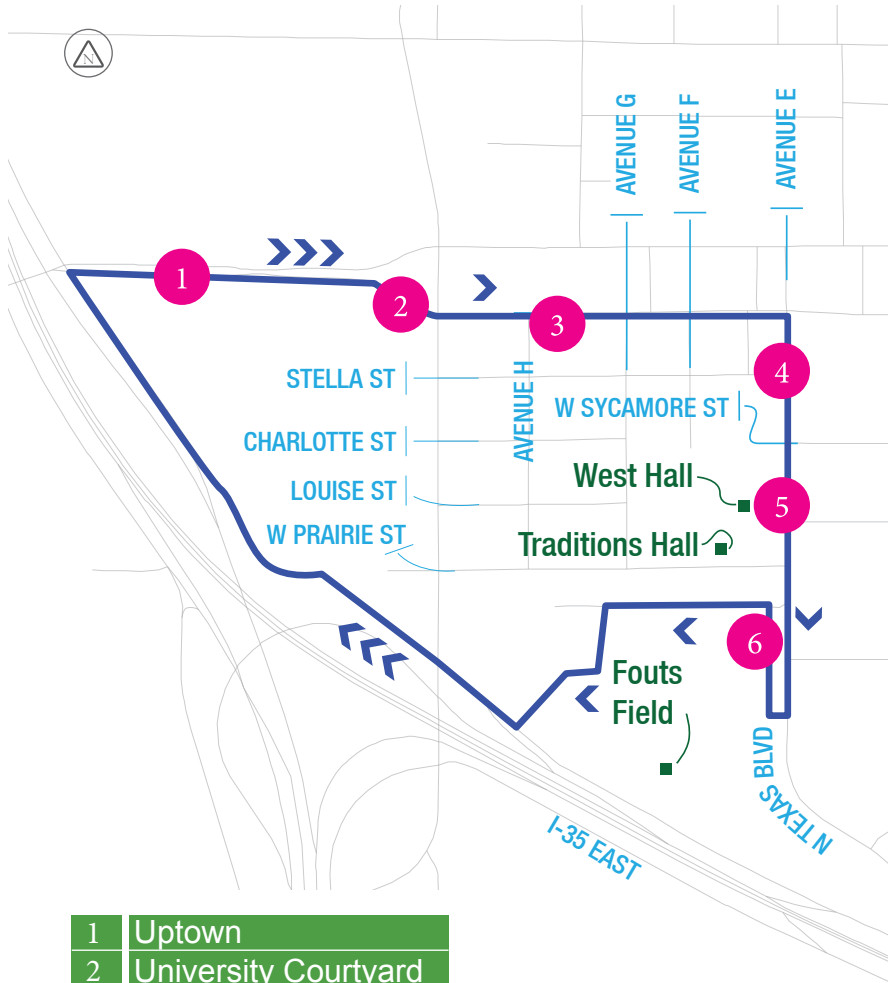

UNT Shuttle Route: North Texan (NT)

For questions, schedules, and route info call: 940-565-3020

For service comments or concerns, call: 940-243-0077 (DCTA)

Fall 2017 / Spring 2018 - Monday Through Friday

1	Uptown
2	University Courtyard
3	Ave H & Hickory
4	Stella & N Texas Blvd
5	West Hall
6	Fouts Field

Uptown		Fouts	
7:15 AM	4:25 PM	7:28 AM	4:38 PM
7:25 AM	4:35 PM	7:38 AM	4:48 PM
7:35 AM	4:45 PM	7:48 AM	4:58 PM
7:45 AM	4:55 PM	7:58 AM	5:08 PM
7:55 AM	5:05 PM	8:08 AM	5:18 PM
8:05 AM	5:15 PM	8:18 AM	5:28 PM
8:15 AM	5:25 PM	8:28 AM	5:38 PM
8:25 AM	5:35 PM	8:38 AM	5:48 PM
8:35 AM	5:55 PM	8:48 AM	6:08 PM
8:45 AM	6:15 PM	8:58 AM	6:28 PM
8:55 AM	6:35 PM	9:08 AM	6:48 PM
9:05 AM	6:55 PM	9:18 AM	7:08 PM
9:15 AM	7:15 PM	9:28 AM	7:28 PM
9:25 AM	7:35 PM	9:38 AM	7:48 PM
9:35 AM	7:55 PM	9:48 AM	8:08 PM
9:45 AM	8:15 PM	9:58 AM	8:28 PM
9:55 AM	8:35 PM	10:08 AM	8:48 PM
10:05 AM	8:55 PM	10:18 AM	9:08 PM
10:15 AM	9:15 PM	10:28 AM	9:28 PM
10:25 AM	9:35 PM	10:38 AM	9:48 PM
10:35 AM	9:55 PM	10:48 AM	10:08 PM
10:45 AM	10:15 PM	10:58 AM	10:28 PM
10:55 AM	10:35 PM	11:08 AM	
11:05 AM		11:18 AM	
11:15 AM		11:28 AM	
11:25 AM		11:38 AM	
11:35 AM		11:48 AM	
11:45 AM		11:58 AM	
11:55 AM		12:08 PM	
12:05 PM		12:18 PM	
12:15 PM		12:28 PM	
12:25 PM		12:38 PM	
12:35 PM		12:48 PM	
12:45 PM		12:58 PM	
12:55 PM		1:08 PM	
1:05 PM		1:18 PM	
1:15 PM		1:28 PM	
1:25 PM		1:38 PM	
1:35 PM		1:48 PM	
1:45 PM		1:58 PM	
1:55 PM		2:08 PM	
2:05 PM		2:18 PM	
2:15 PM		2:28 PM	
2:25 PM		2:38 PM	
2:35 PM		2:48 PM	
2:45 PM		2:58 PM	
2:55 PM		3:08 PM	
3:05 PM		3:18 PM	
3:15 PM		3:28 PM	
3:25 PM		3:38 PM	
3:35 PM		3:48 PM	
3:45 PM		3:58 PM	
3:55 PM		4:08 PM	
4:05 PM		4:18 PM	
4:15 PM		4:28 PM	