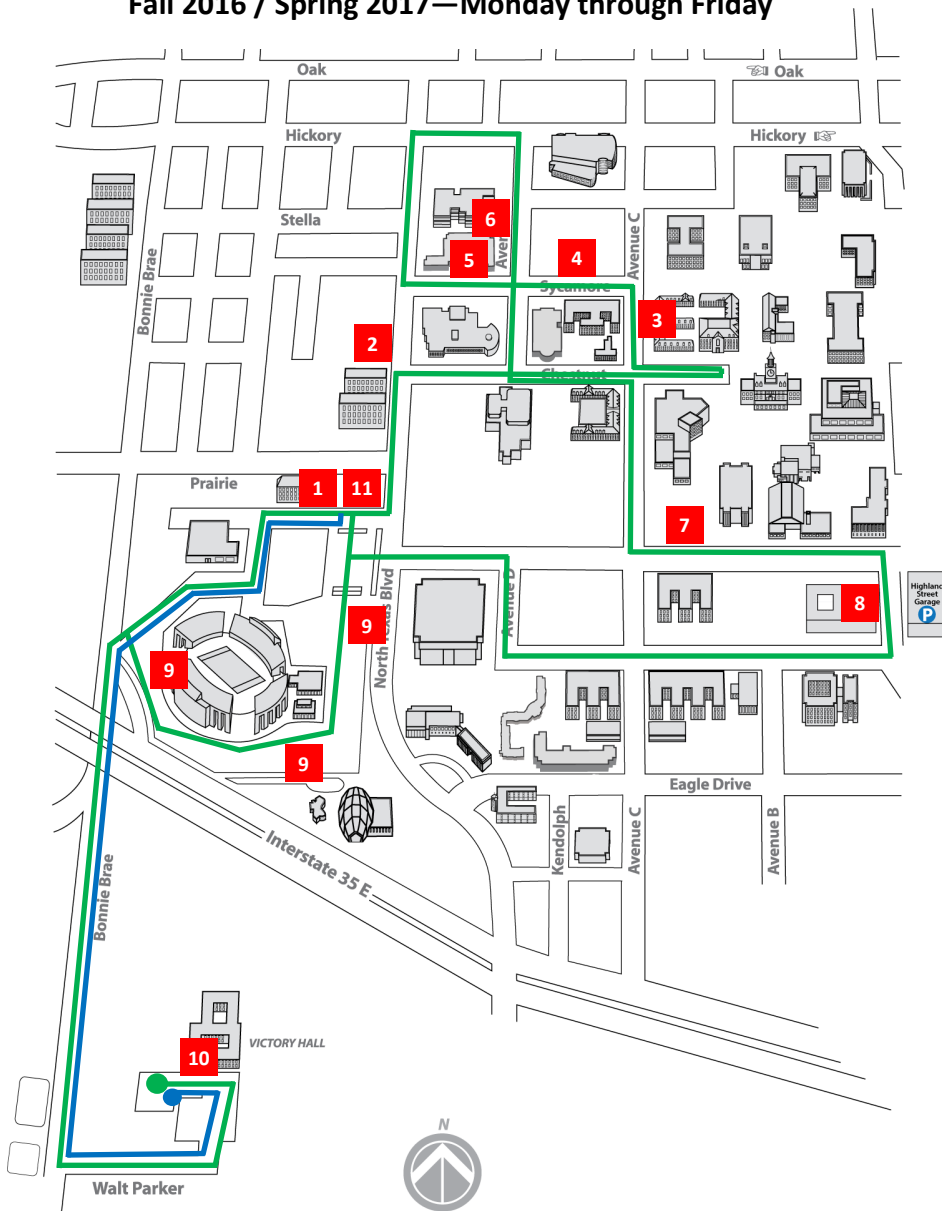

e-ride: North Route (Fixed Route)

Fall 2016 / Spring 2017—Monday through Friday

1	Traditions Start
2	West hall
3	Bruce Hall
4	McConnell Hall
5	Legends Hall
6	College Inn
7	Crumley Hall
8	Highland St. Garage
9	Fouts Stops 1,2,3
10	Victory Hall
11	Traditions End
GREEN	Inbound
BLUE	Outbound

For service comments or concerns, call:

940-243-0077 (DCTA)

For questions, schedules, and route info call:

940-565-3020

Phone: 940-565-3020

Email: transportation.services@unt.edu

Web: transportation.unt.edu