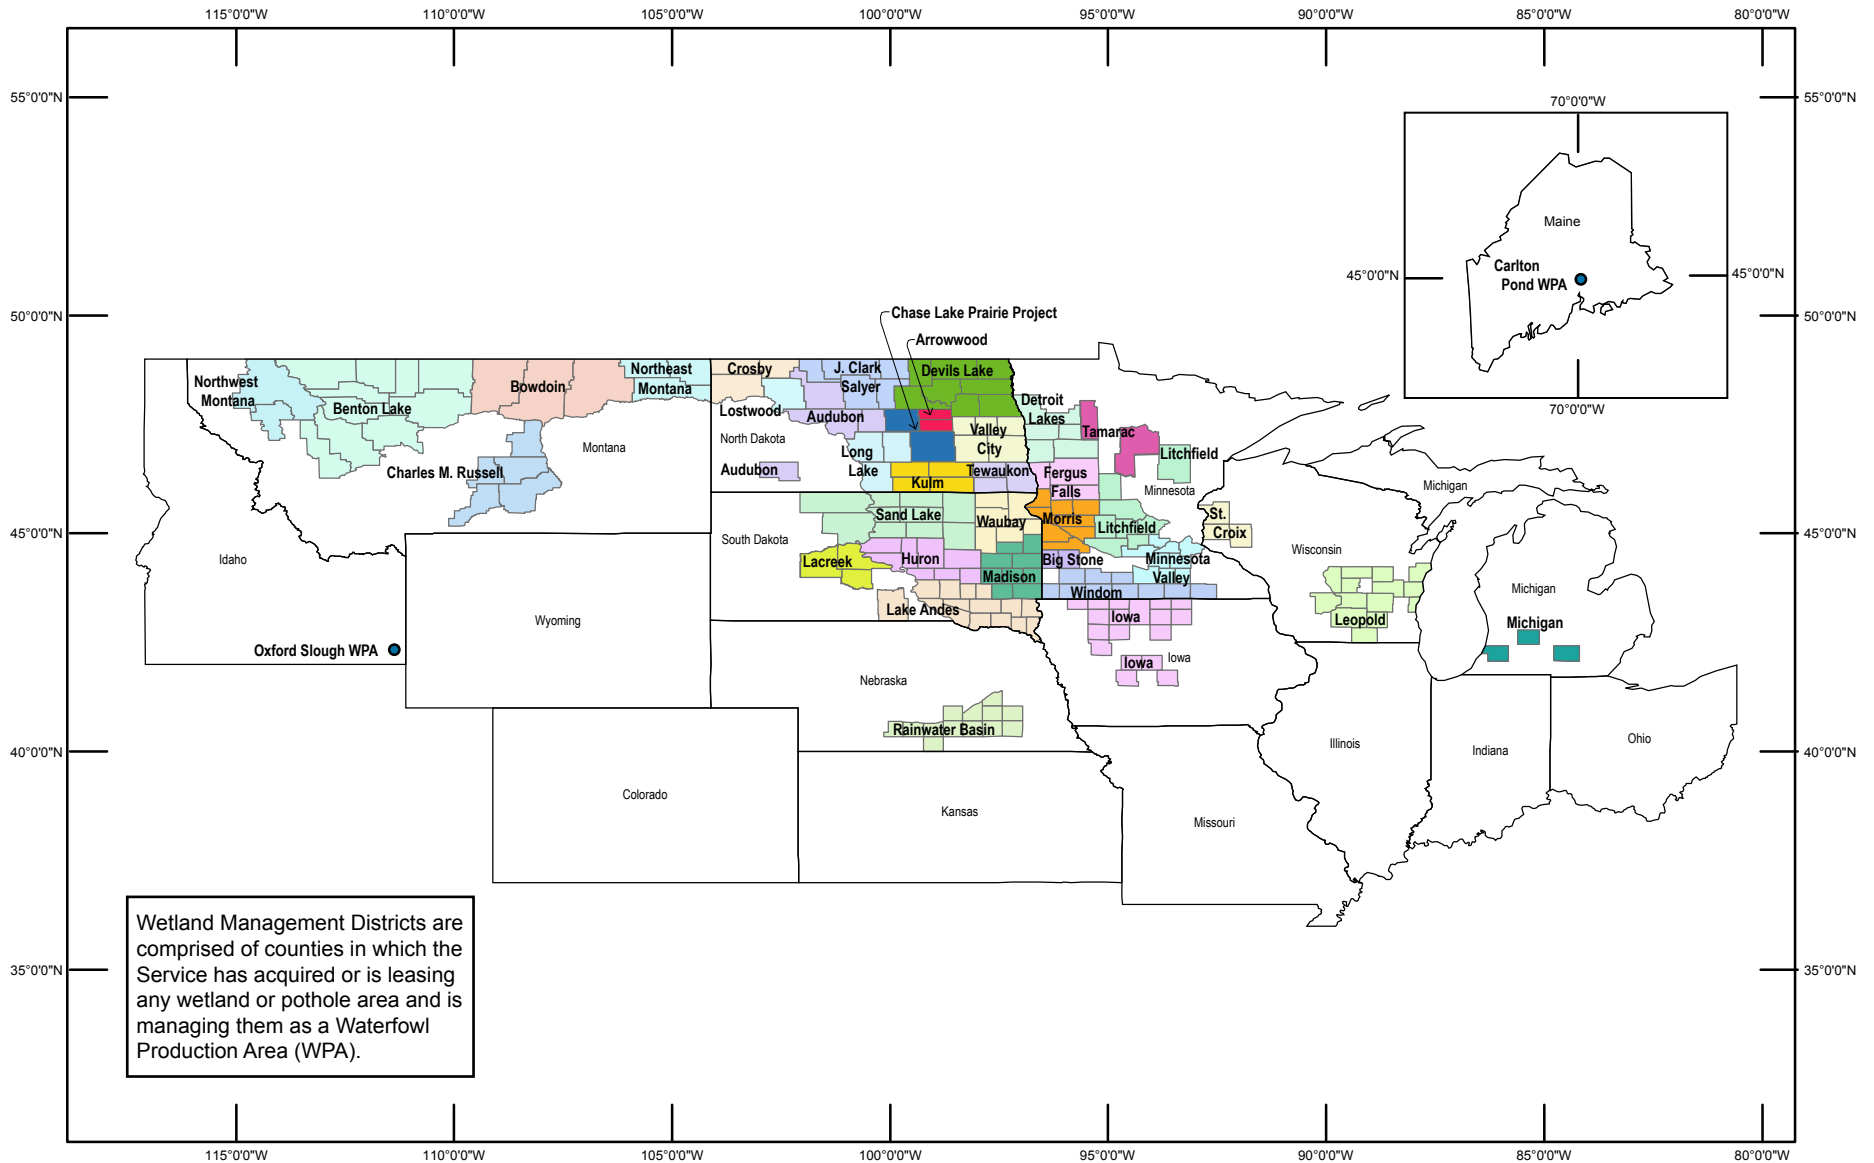

U.S. Fish & Wildlife Service

Wetland Management Districts of the National Wildlife Refuge System

Idaho, Iowa, Maine, Michigan, Minnesota, Montana, Nebraska, North Dakota, South Dakota, Wisconsin

Waterfowl Production Area Counties

PRODUCED IN THE DIVISION OF REALTY
 WASHINGTON, D.C.
 LAND STATUS CURRENT TO: 9/30/2008
 BASEMAP: ESRI
 DATUM: WGS 1984
 MAP NAME: WMDS2008

WGS 1984