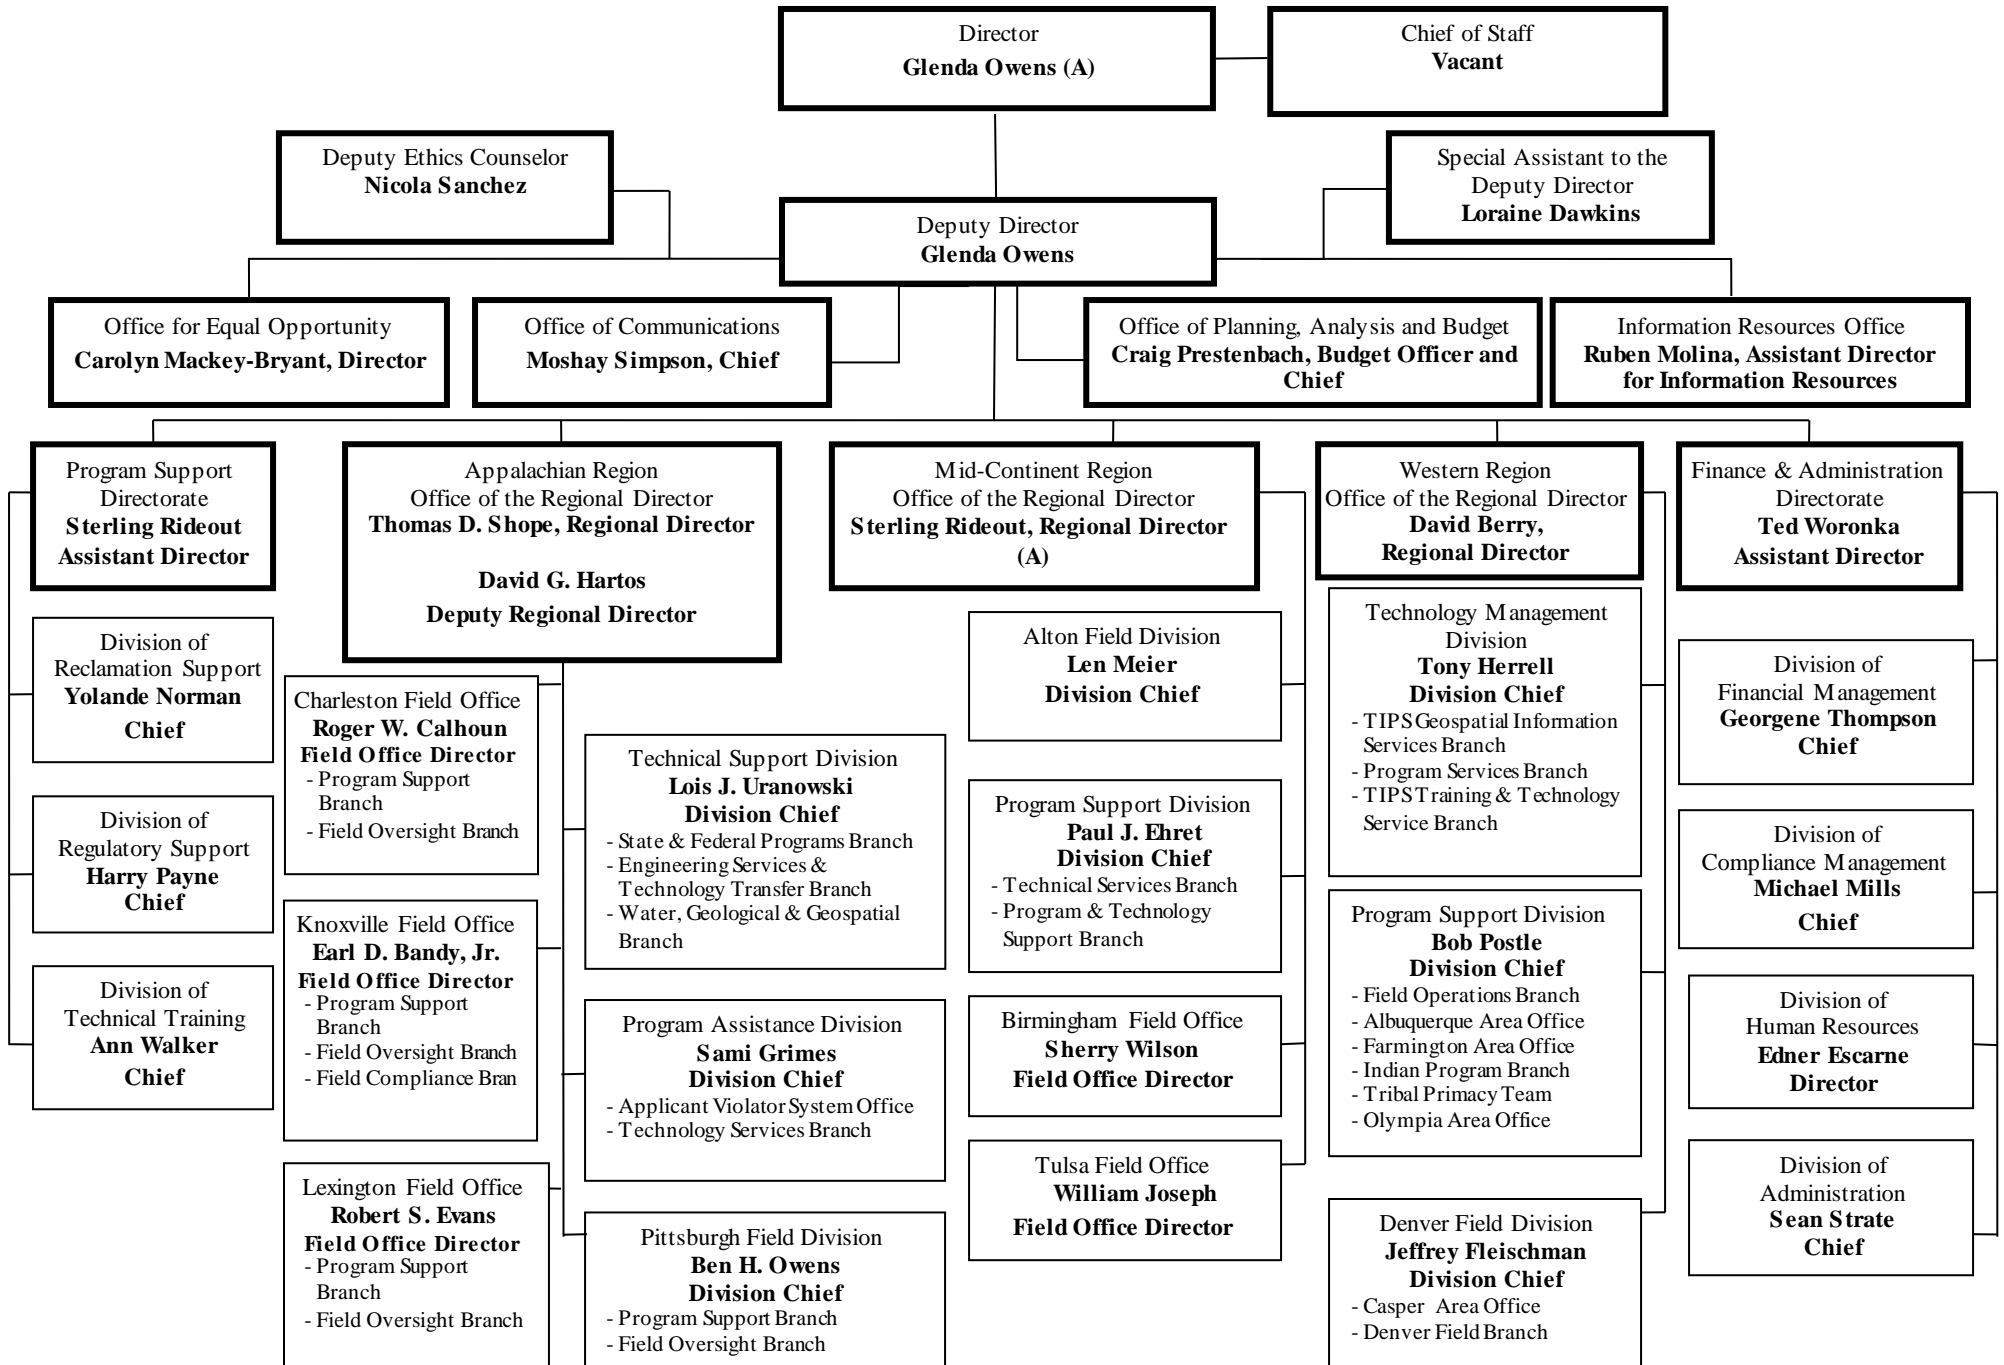

OFFICE OF SURFACE MINING RECLAMATION AND ENFORCEMENT ORGANIZATIONAL CHART

January 2017

(A) = Acting