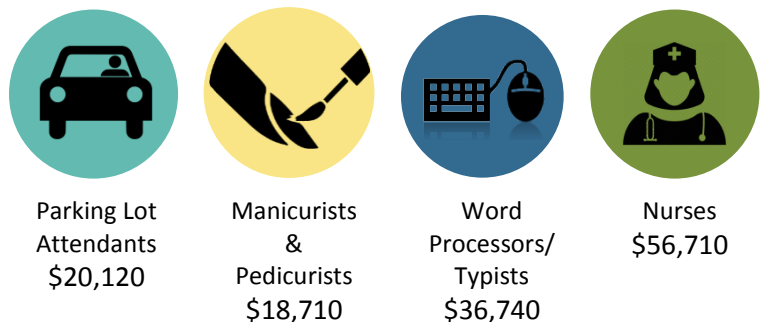

West Virginia Median Annual Wages for Other Occupations

Source: U.S. Census Bureau, ACS 1 Year data (2014); U.S. Bureau of Labor Statistics, Occupational Employment Statistics (2015); Head Start Program Information Report (2015).