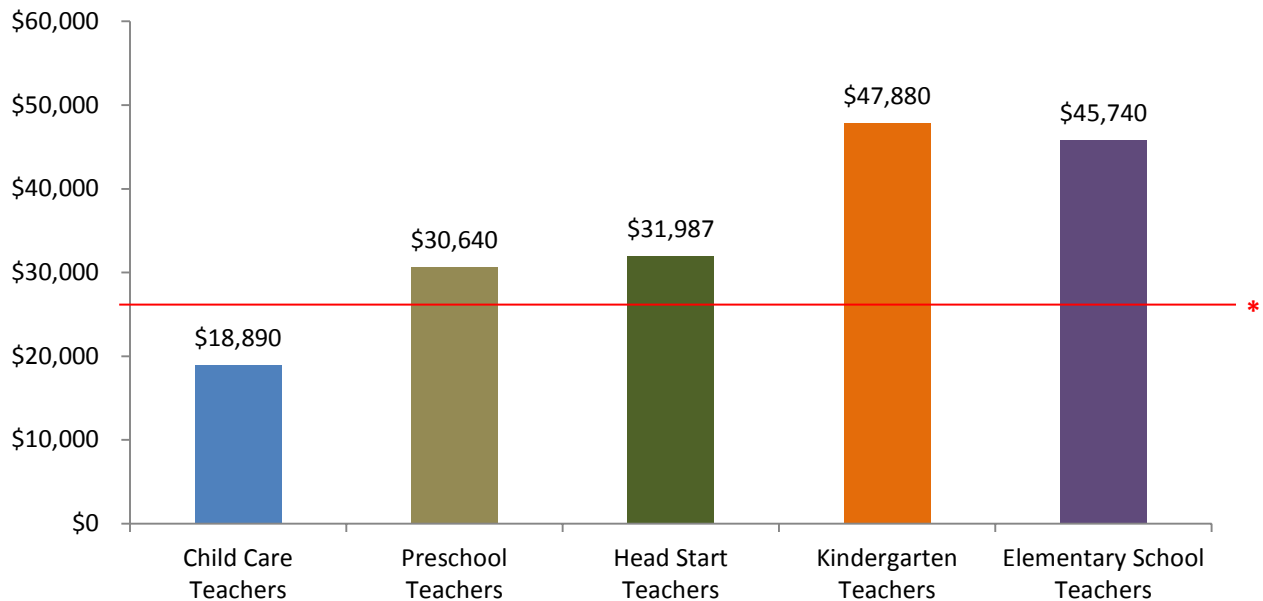

WEST VIRGINIA

Access to High Quality Early Learning Matters!

Research shows that during the earliest years of a child's life:

High Quality Programs Depend on a Quality Workforce Low Wages Undermine Quality

West Virginia Median Annual Workforce Earnings

Note: The U.S. Bureau of Labor Statistics did not report separate wage data for WV preschool special education teachers.

West Virginia Demographics

- 123,002** Children Under Age 6
- 67,776** Children Under Age 6 Below 200% of Poverty
- 57.1%** Children Under Age 6 Living in Households with All Parents Working
- 68.3%** Families Led by a Single Mother with Children Under Age 5 Living in Poverty
- 28.8%** Children Under Age 5 Living in Poverty