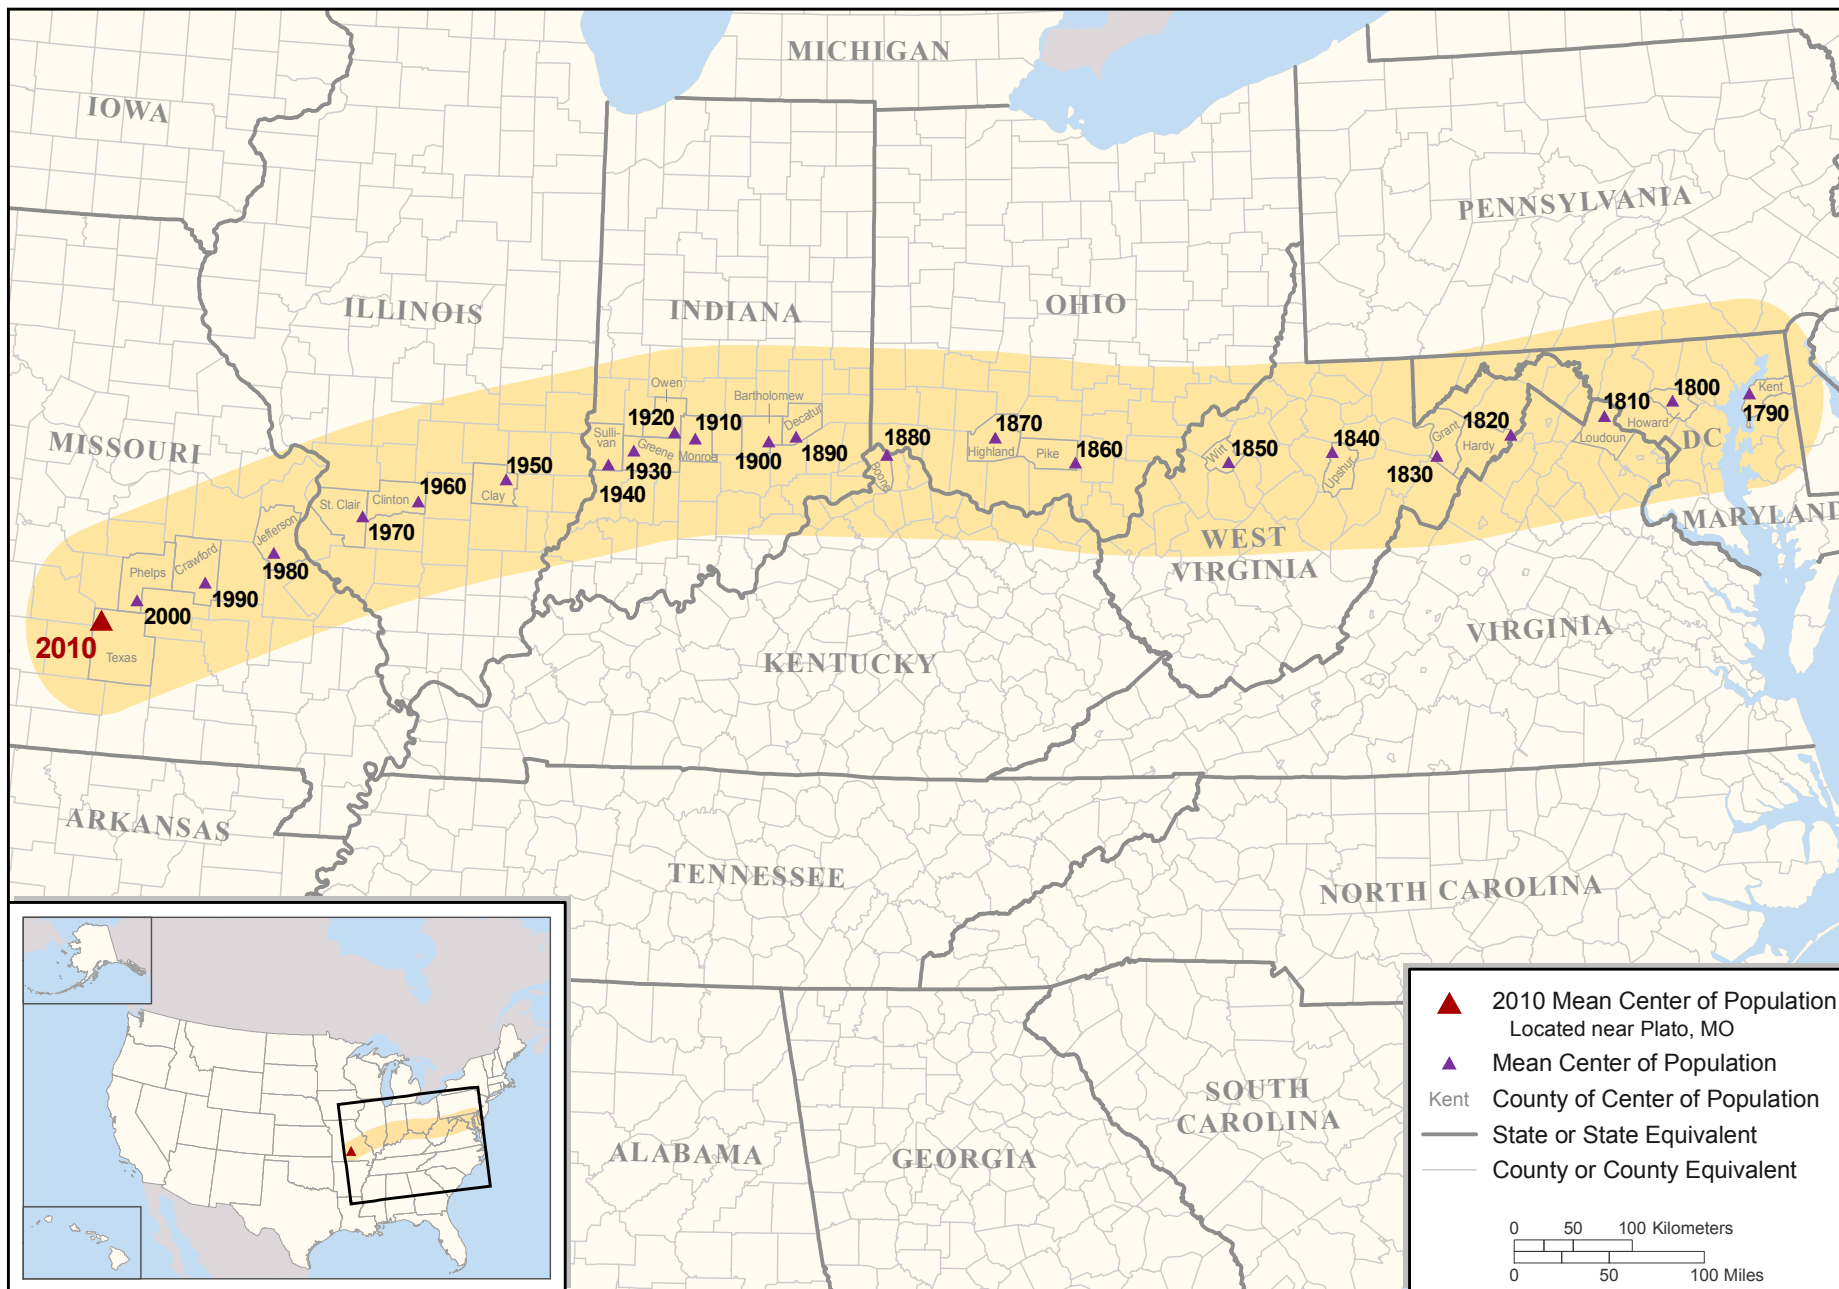

# Mean Center of Population for the United States: 1790 to 2010

▲ 2010 Mean Center of Population  
 Located near Plato, MO  
▲ Mean Center of Population  
 Kent County of Center of Population  
 — State or State Equivalent  
 - - - County or County Equivalent

0 50 100 Kilometers  
 0 50 100 Miles