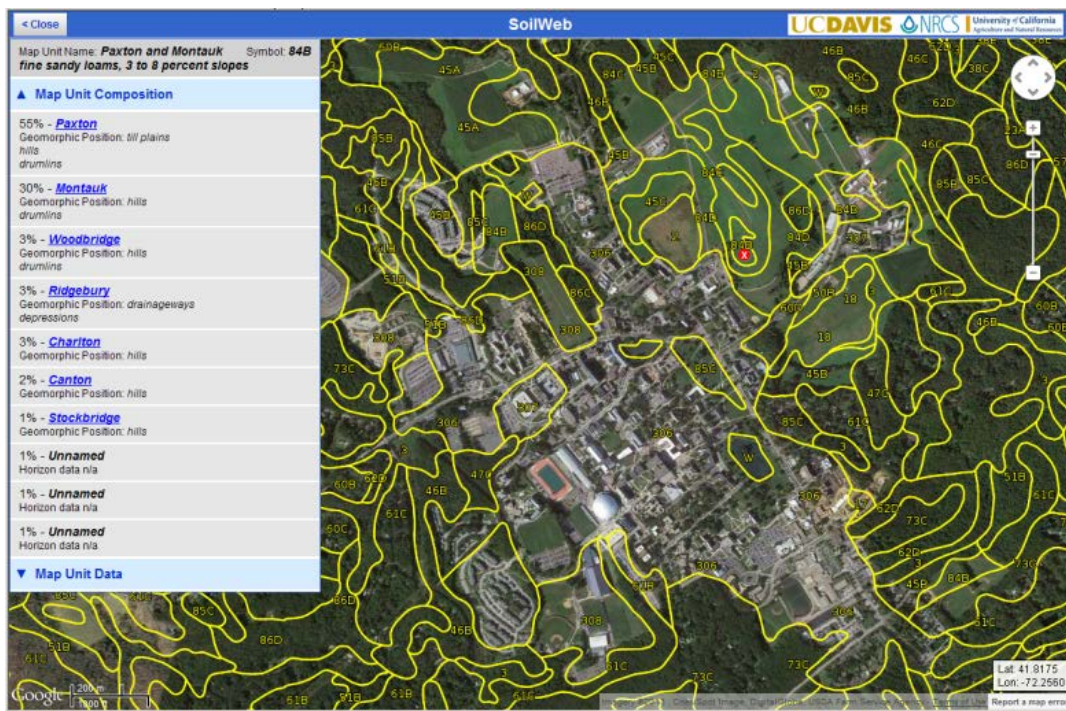

## SoilWeb : An Online Soil Survey Browser

Explore USDA National Cooperative Soil Survey data at locations throughout most of the U.S with this interactive map. It is compatible with your desktop computer, tablet, or smartphone.

### Getting Started

1. Go to <http://casoilresource.lawr.ucdavis.edu/soilweb/> and click on SoilWeb.
2. Go to *Menu > Zoom To Location* to enter your area of interest or let your browser determine your current location.
3. Click on the map to identify "map units", which are delineated by the yellow lines. Then click on the expandable category headings to view the data of interest to you.

For more help with the use of this app, or for help with soil survey terms and definitions, see the topics under *Menu->Help*.

### Screenshots