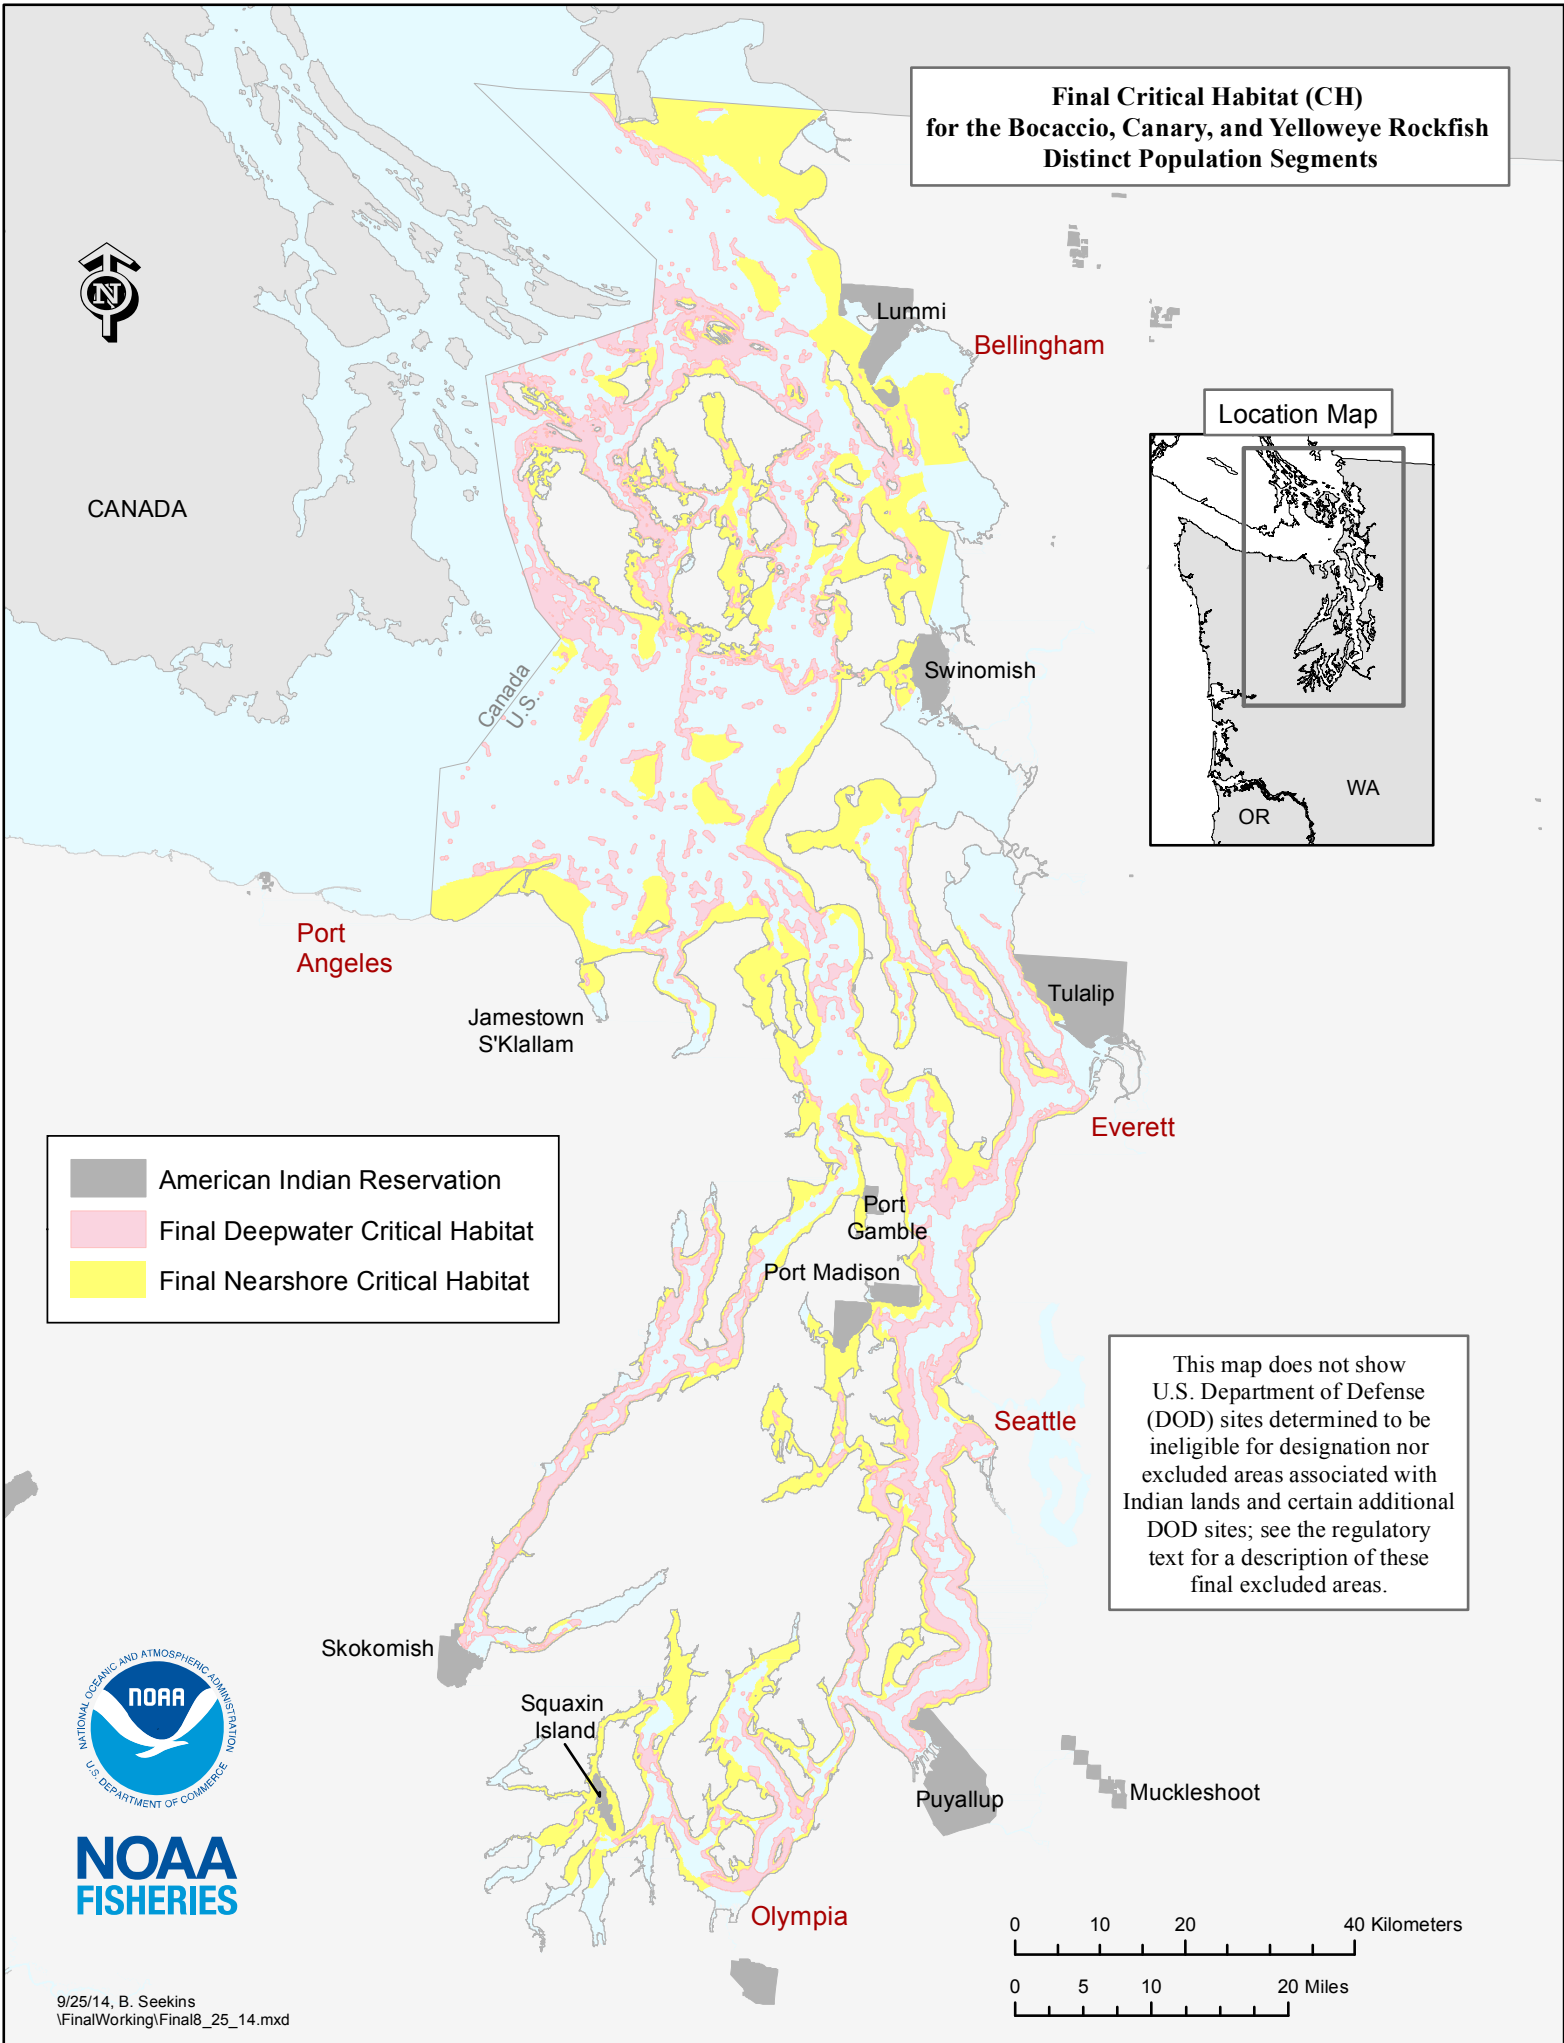

**Final Critical Habitat (CH)
for the Bocaccio, Canary, and Yelloweye Rockfish
Distinct Population Segments**

- American Indian Reservation
- Final Deepwater Critical Habitat
- Final Nearshore Critical Habitat

This map does not show U.S. Department of Defense (DOD) sites determined to be ineligible for designation nor excluded areas associated with Indian lands and certain additional DOD sites; see the regulatory text for a description of these final excluded areas.

**NOAA
FISHERIES**