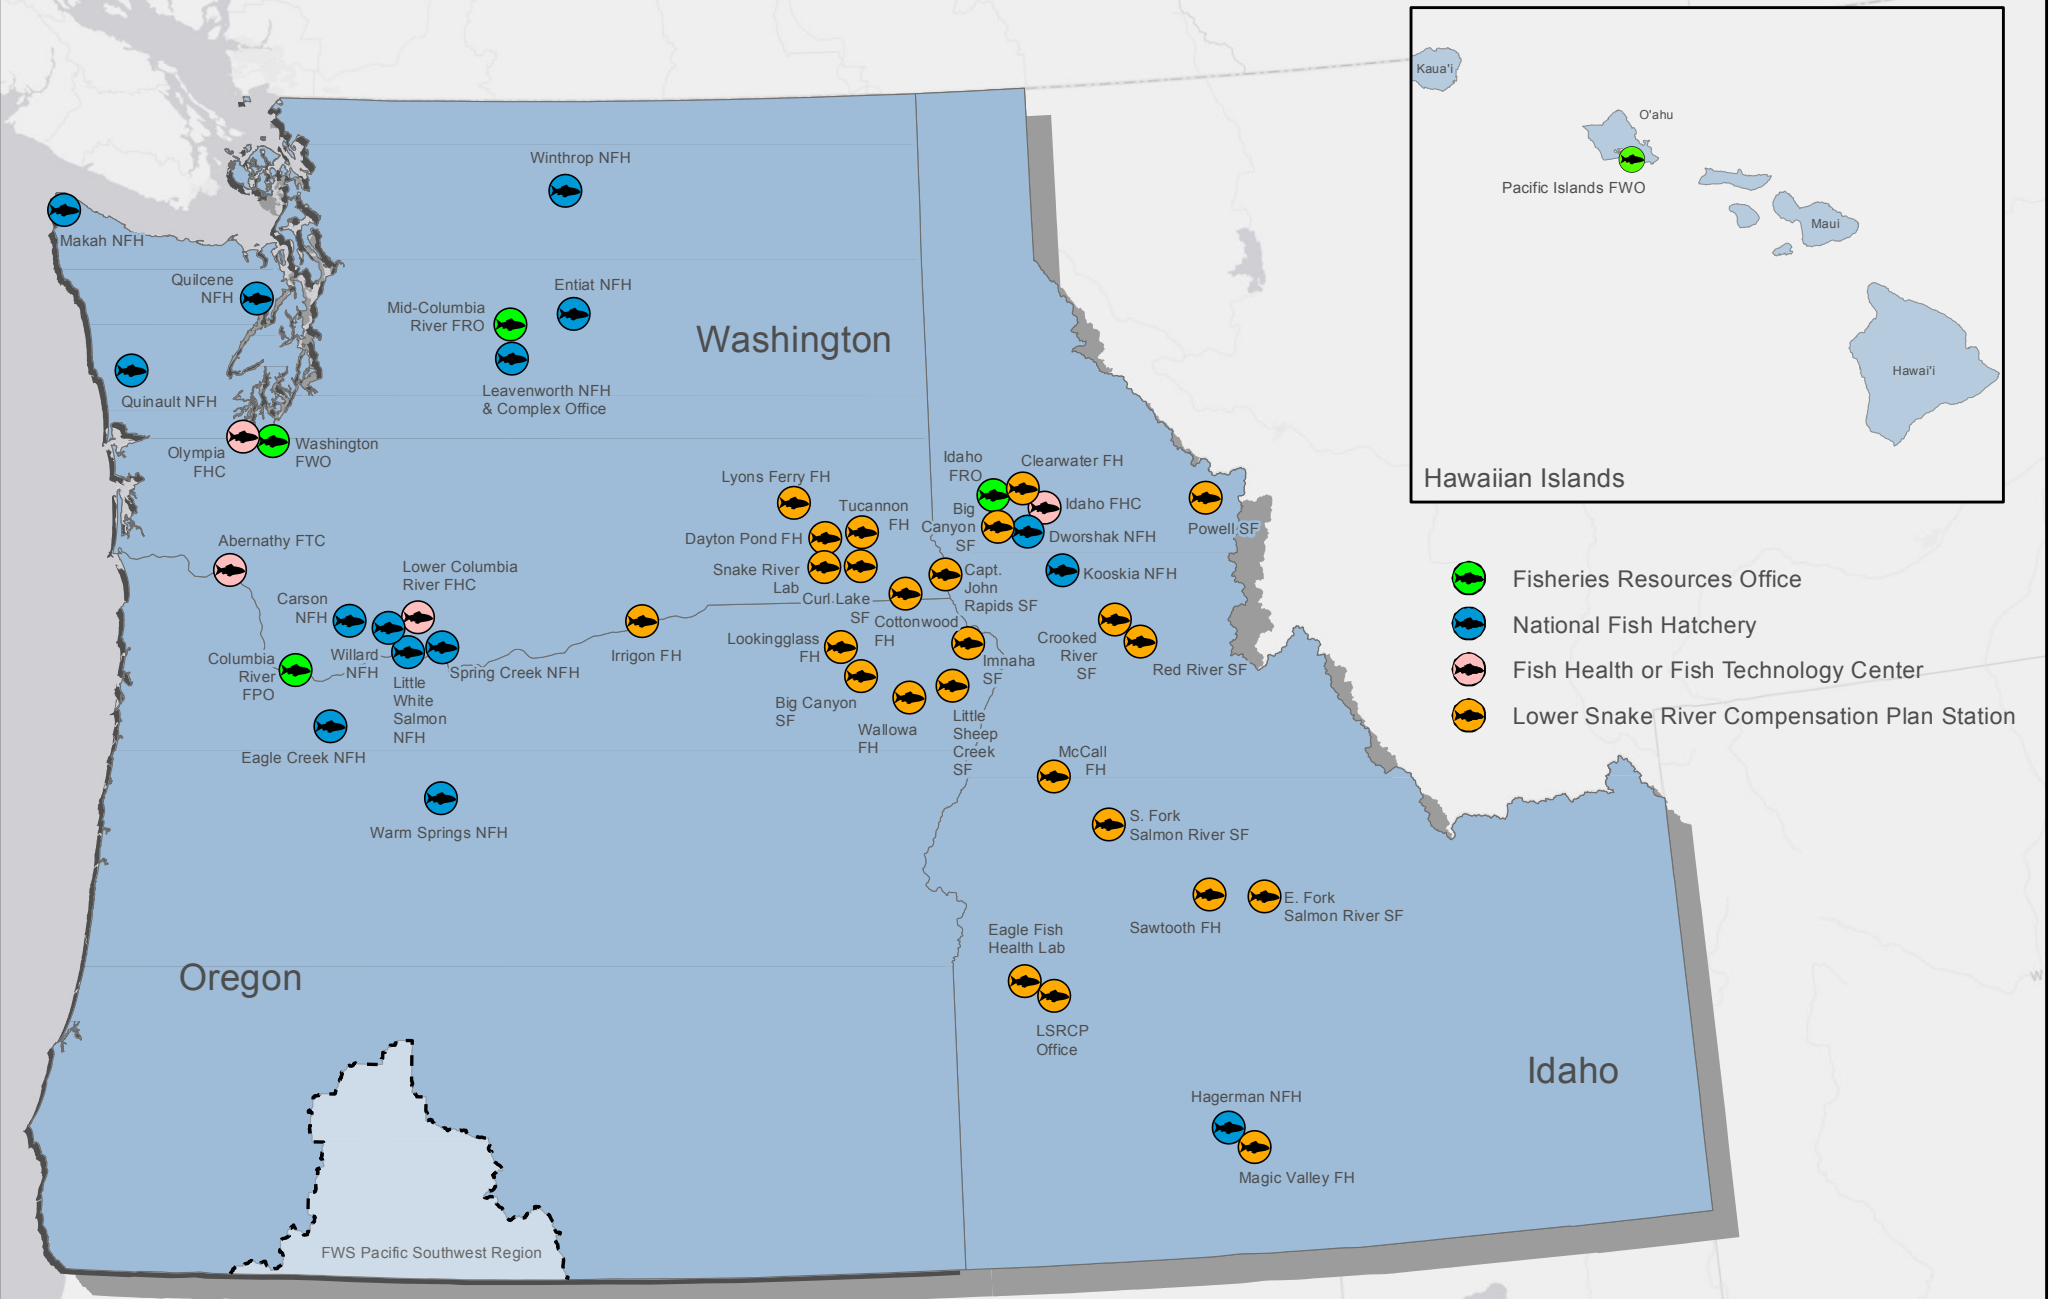

U.S. Fish and Wildlife Service Pacific Region Fisheries Resources Facilities

- Fisheries Resources Office
- National Fish Hatchery
- Fish Health or Fish Technology Center
- Lower Snake River Compensation Plan Station