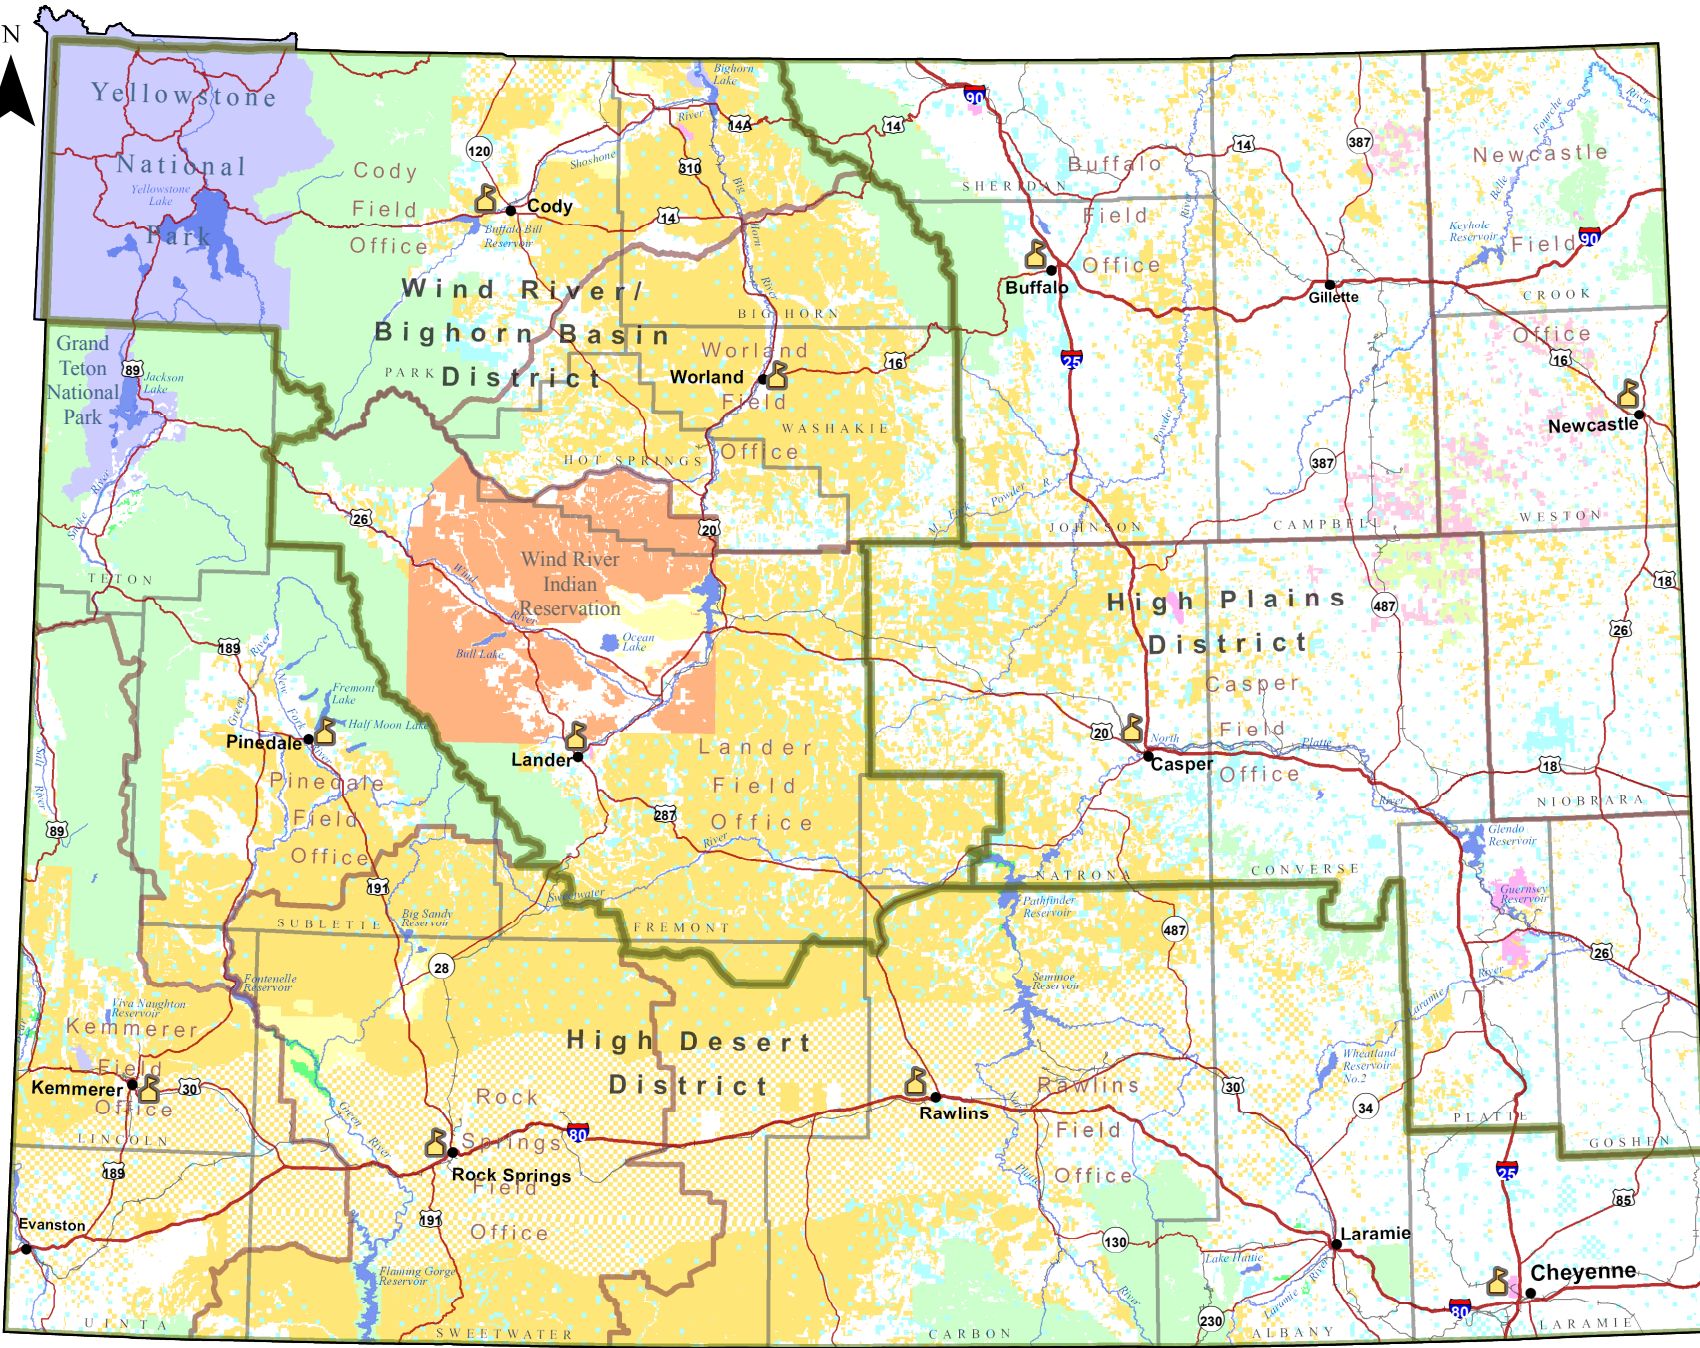

United States
Department of the Interior
Bureau of Land Management
**Land Status
2011**
State of Wyoming

- Bureau of Land Management
- Bureau of Reclamation
- Forest Service
- National Park Service
- National Grasslands
- Fish & Wildlife Service
- Bureau of Indian Affairs
- Bankhead - Jones
- COE, DOE, DOD
- Private
- State
- District Boundary
- Field Office Boundary
- County Line
- Railroad
- City
- Interstate Highway
- US Highway
- State Highway
- BLM Office

No warranty is made by the Bureau of Land Management for use of the data for purposes not intended by BLM.