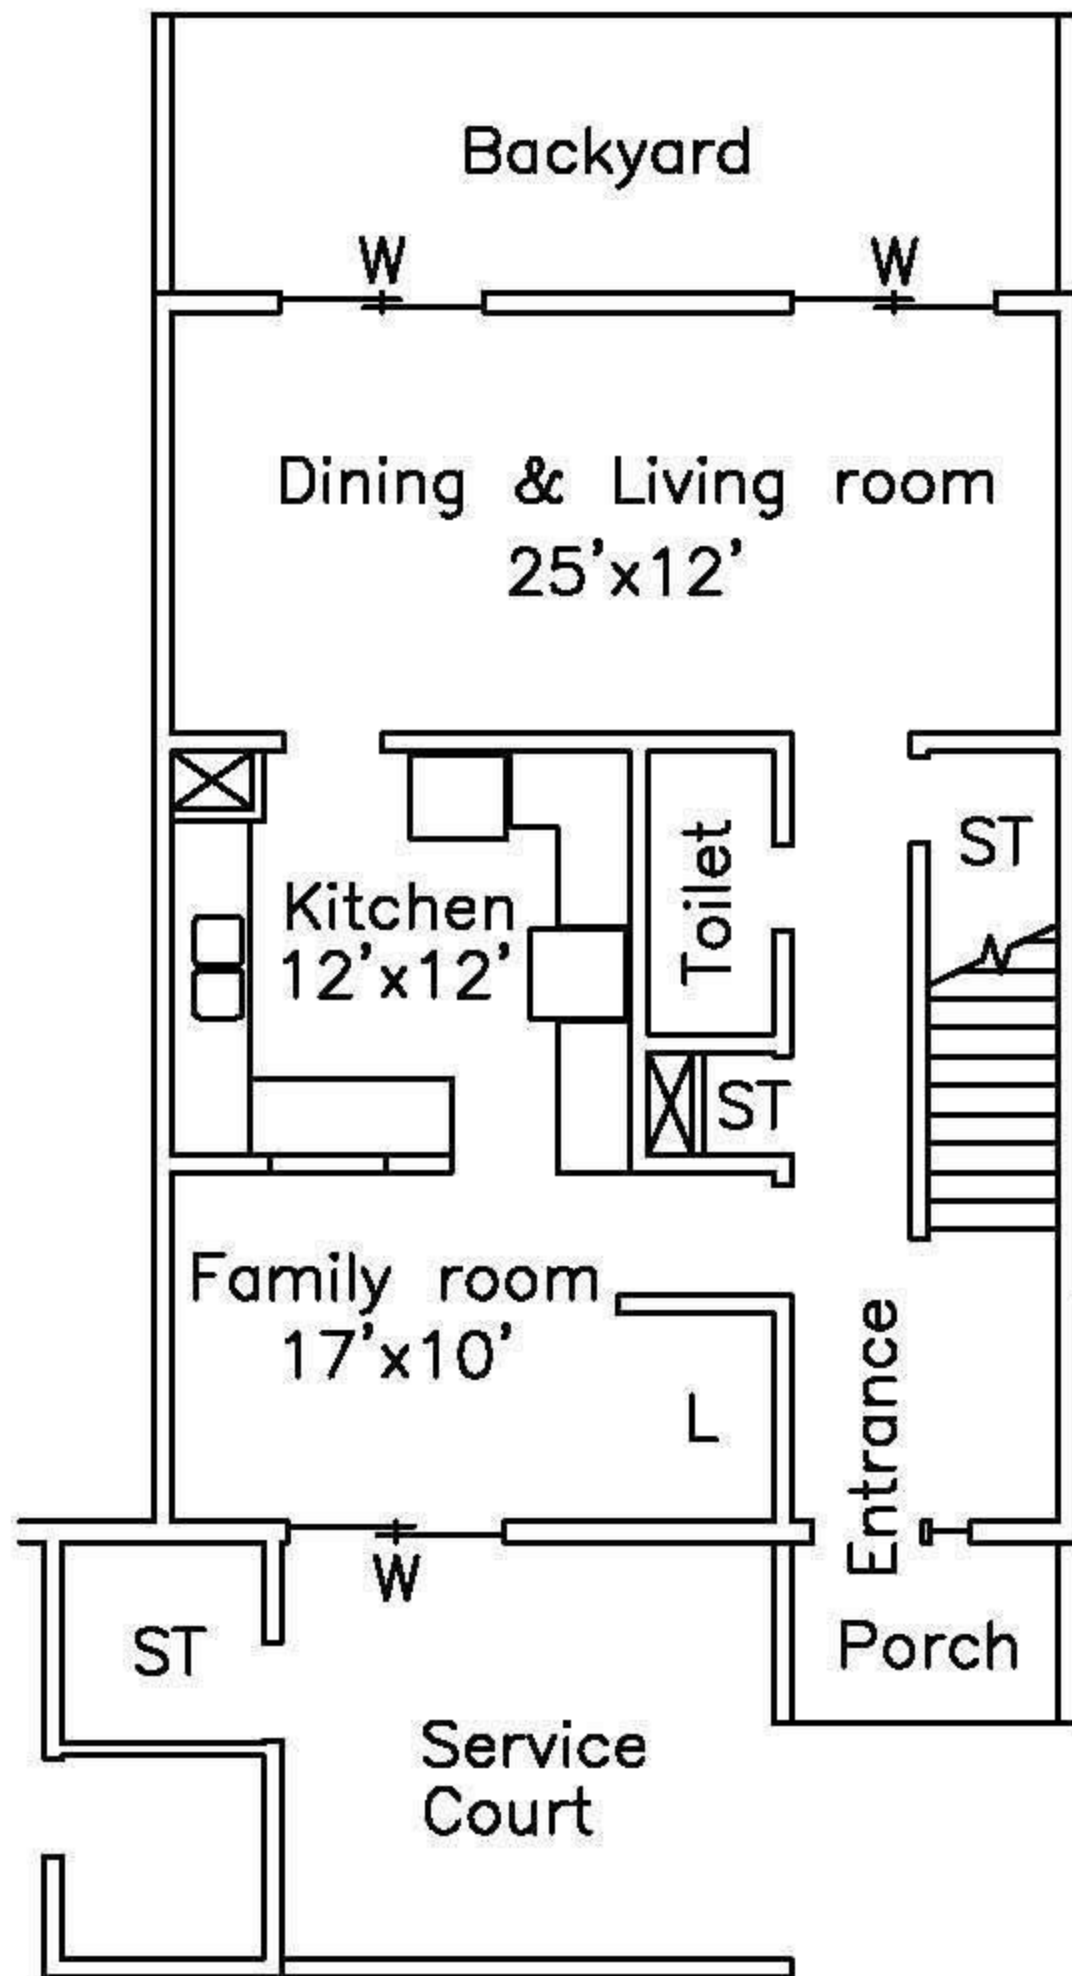

3041

3039-B

3039-C

4 BEDROOM – 3000 SERIES TOWNHOUSE

ALL ENLISTED

1273 SQ FT

RENOVATED MODEL IN 2007 ~ 2008

C = Closet
 L = Laundry room
 W = Window
 ST = Storage

1ST FLOOR

2ND FLOOR

E1 – E6
 3037 – A,B,C,D

E7 – E9
 3039 – A,B,C,D
 3041 – A,B,C,D

(All measurements are rounded to the nearest foot)