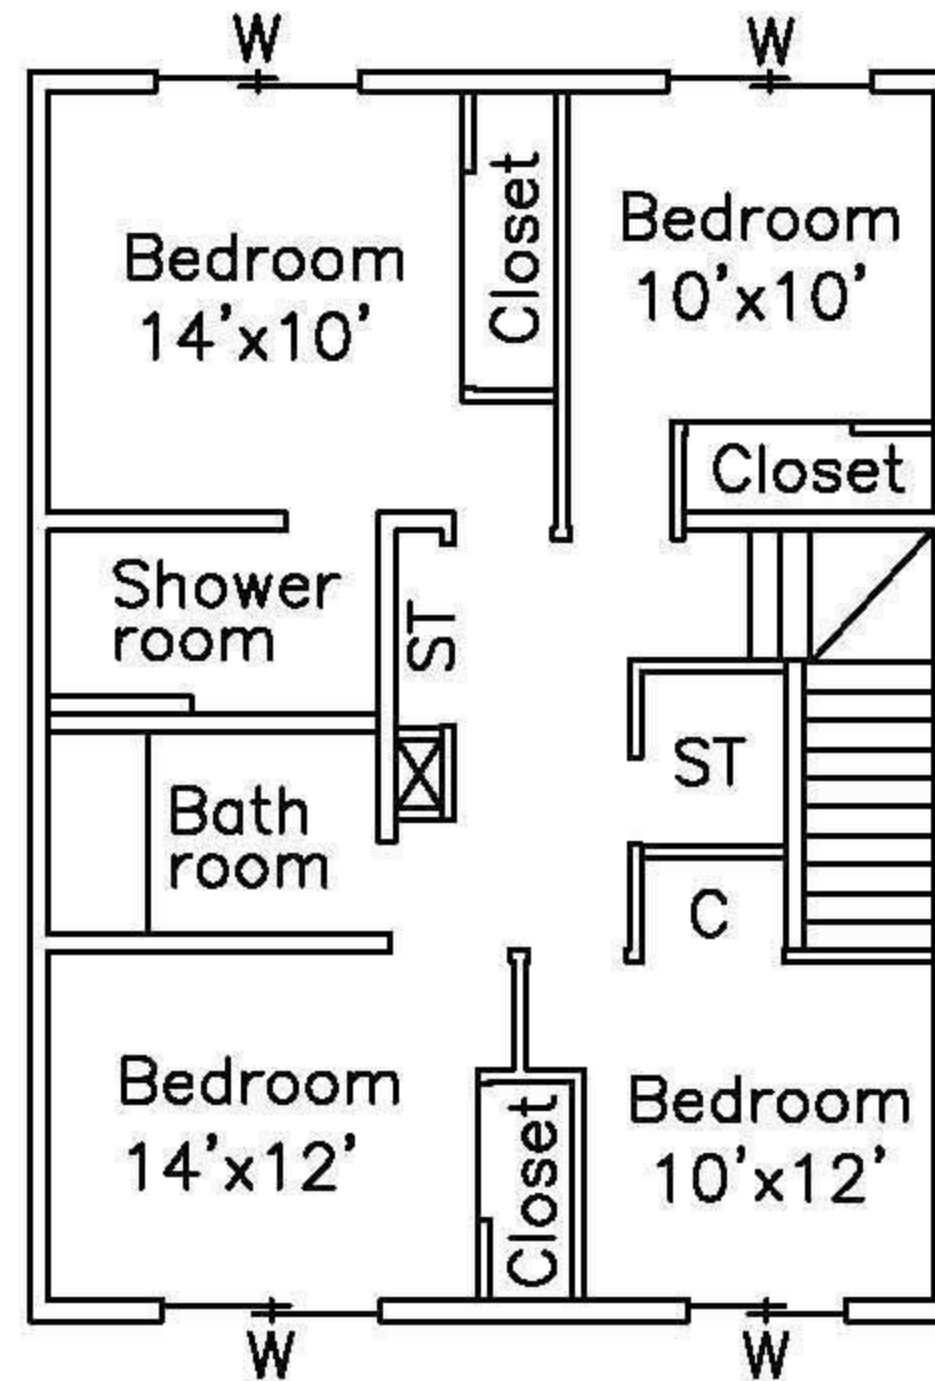

3041

3039-B

3039-C

4 BEDROOM – 3000 SERIES TOWNHOUSE

ALL ENLISTED

1273 SQ FT

RENOVATED MODEL IN 2007 ~ 2008

C = Closet
 L = Laundry room
 W = Window
 ST = Storage

1ST FLOOR

2ND FLOOR

E1 – E6
 3037 – A,B,C,D

E7 – E9
 3039 – A,B,C,D
 3041 – A,B,C,D

(All measurements are rounded to the nearest foot)