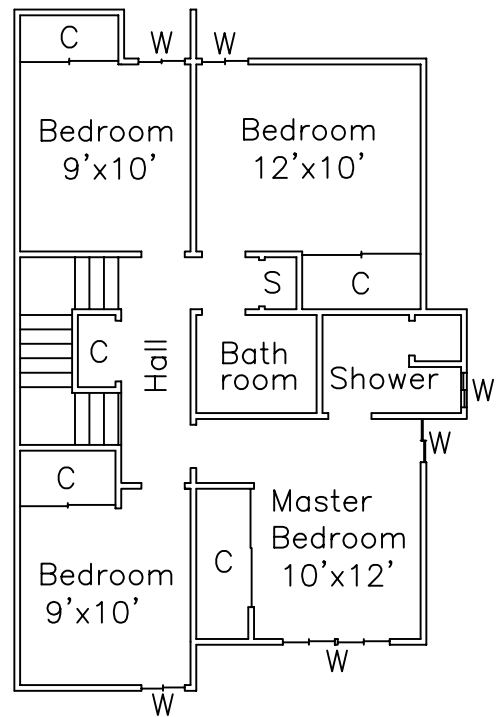

912

911-A

910

4 BEDROOM – JUNIOR ENLISTED 900 SERIES TOWNHOUSE

1100 SQ FT

C = Closet  
L = Laundry room  
S = Shelf  
W = Window

1ST. FLOOR

2ND. FLOOR

900-A, 902-E, 905-E, 906-A  
909-E, 910-C, 911-A, 912-A  
913-C, 918-C

( All measurements are rounded to the nearest foot )