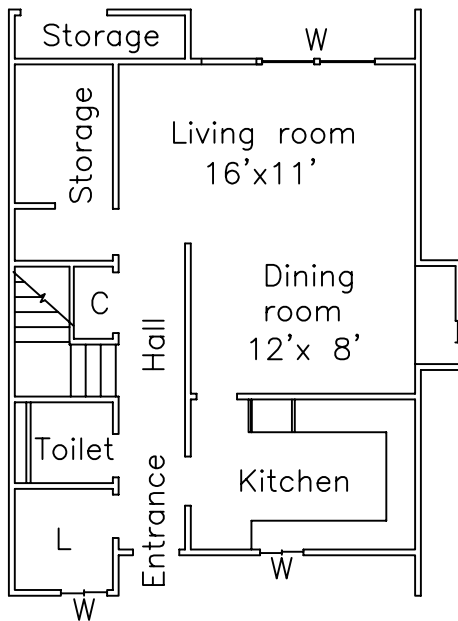

912

911-A

910

4 BEDROOM – JUNIOR ENLISTED 900 SERIES TOWNHOUSE

1100 SQ FT

C = Closet  
L = Laundry room  
S = Shelf  
W = Window

1ST. FLOOR

2ND. FLOOR

900-A, 902-E, 905-E, 906-A  
909-E, 910-C, 911-A, 912-A  
913-C, 918-C

( All measurements are rounded to the nearest foot )