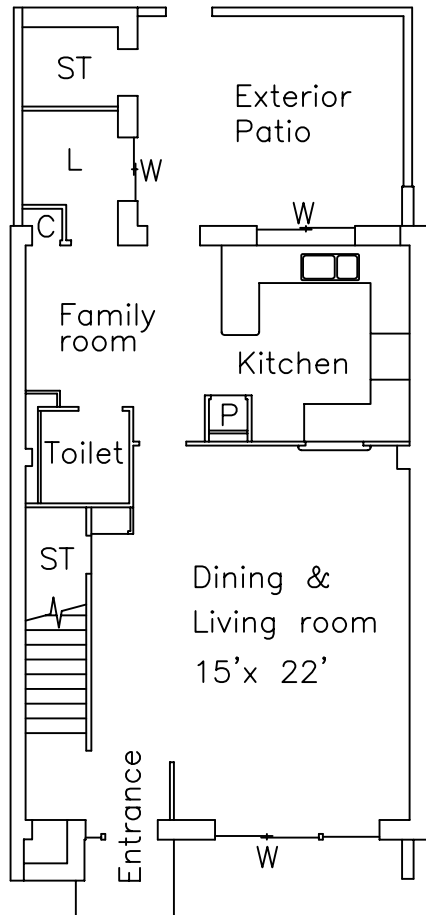

3 BEDROOM – 3000 SERIES TOWNHOUSE (2001 MODEL)

APPROX. 1200 SQ FT

1ST FLOOR

C = Closet
P = Pantry
L = Laundry room
W = Window
ST = Storage

2ND FLOOR

E7 – E9
3138, 3140, 3141
A,B,C,D,E,F,G,H

04 & 05
3143 – A,B,C,D,E,F
3144 – A,B,C,D

(All measurements are rounded to the nearest foot)