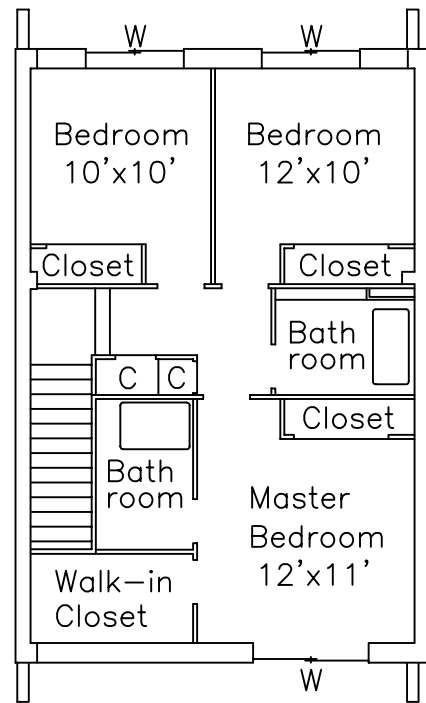

3 BEDROOM – 3000 SERIES TOWNHOUSE (2001 MODEL)

APPROX. 1200 SQ FT

1ST FLOOR

C = Closet
P = Pantry
L = Laundry room
W = Window
ST = Storage

2ND FLOOR

E7 – E9
3138, 3140, 3141
A,B,C,D,E,F,G,H

04 & 05
3143 – A,B,C,D,E,F
3144 – A,B,C,D

(All measurements are rounded to the nearest foot)