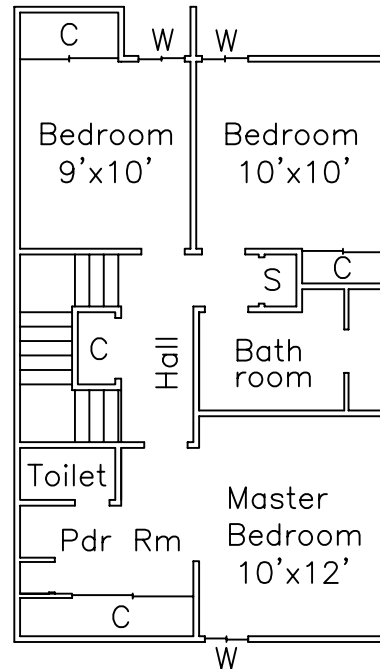

3 BEDROOM – JUNIOR ENLISTED 900 SERIES TOWNHOUSE

966 SQ FT

C = Closet
L = Laundry room
S = Shelf
W = Window

1ST. FLOOR

2ND. FLOOR

900, 906 – B,C,D,E
901 ~ 905, 907 ~ 909, 915 ~ 917 – A,B,C,D
910, 913, 918 – A,B
911, 912 – B,C

(All measurements are rounded to the nearest foot)