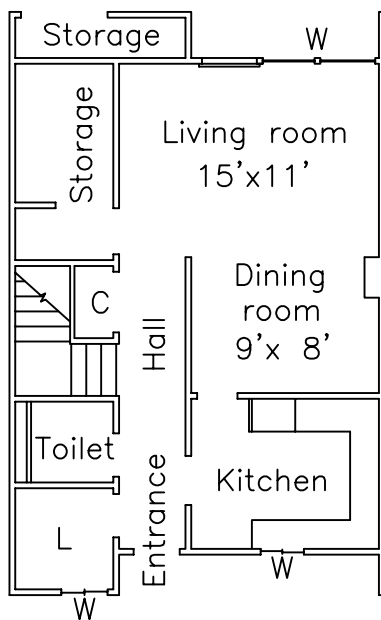

3 BEDROOM – JUNIOR ENLISTED 900 SERIES TOWNHOUSE

966 SQ FT

C = Closet
L = Laundry room
S = Shelf
W = Window

1ST. FLOOR

2ND. FLOOR

900, 906 – B,C,D,E
901 ~ 905, 907 ~ 909, 915 ~ 917 – A,B,C,D
910, 913, 918 – A,B
911, 912 – B,C

(All measurements are rounded to the nearest foot)