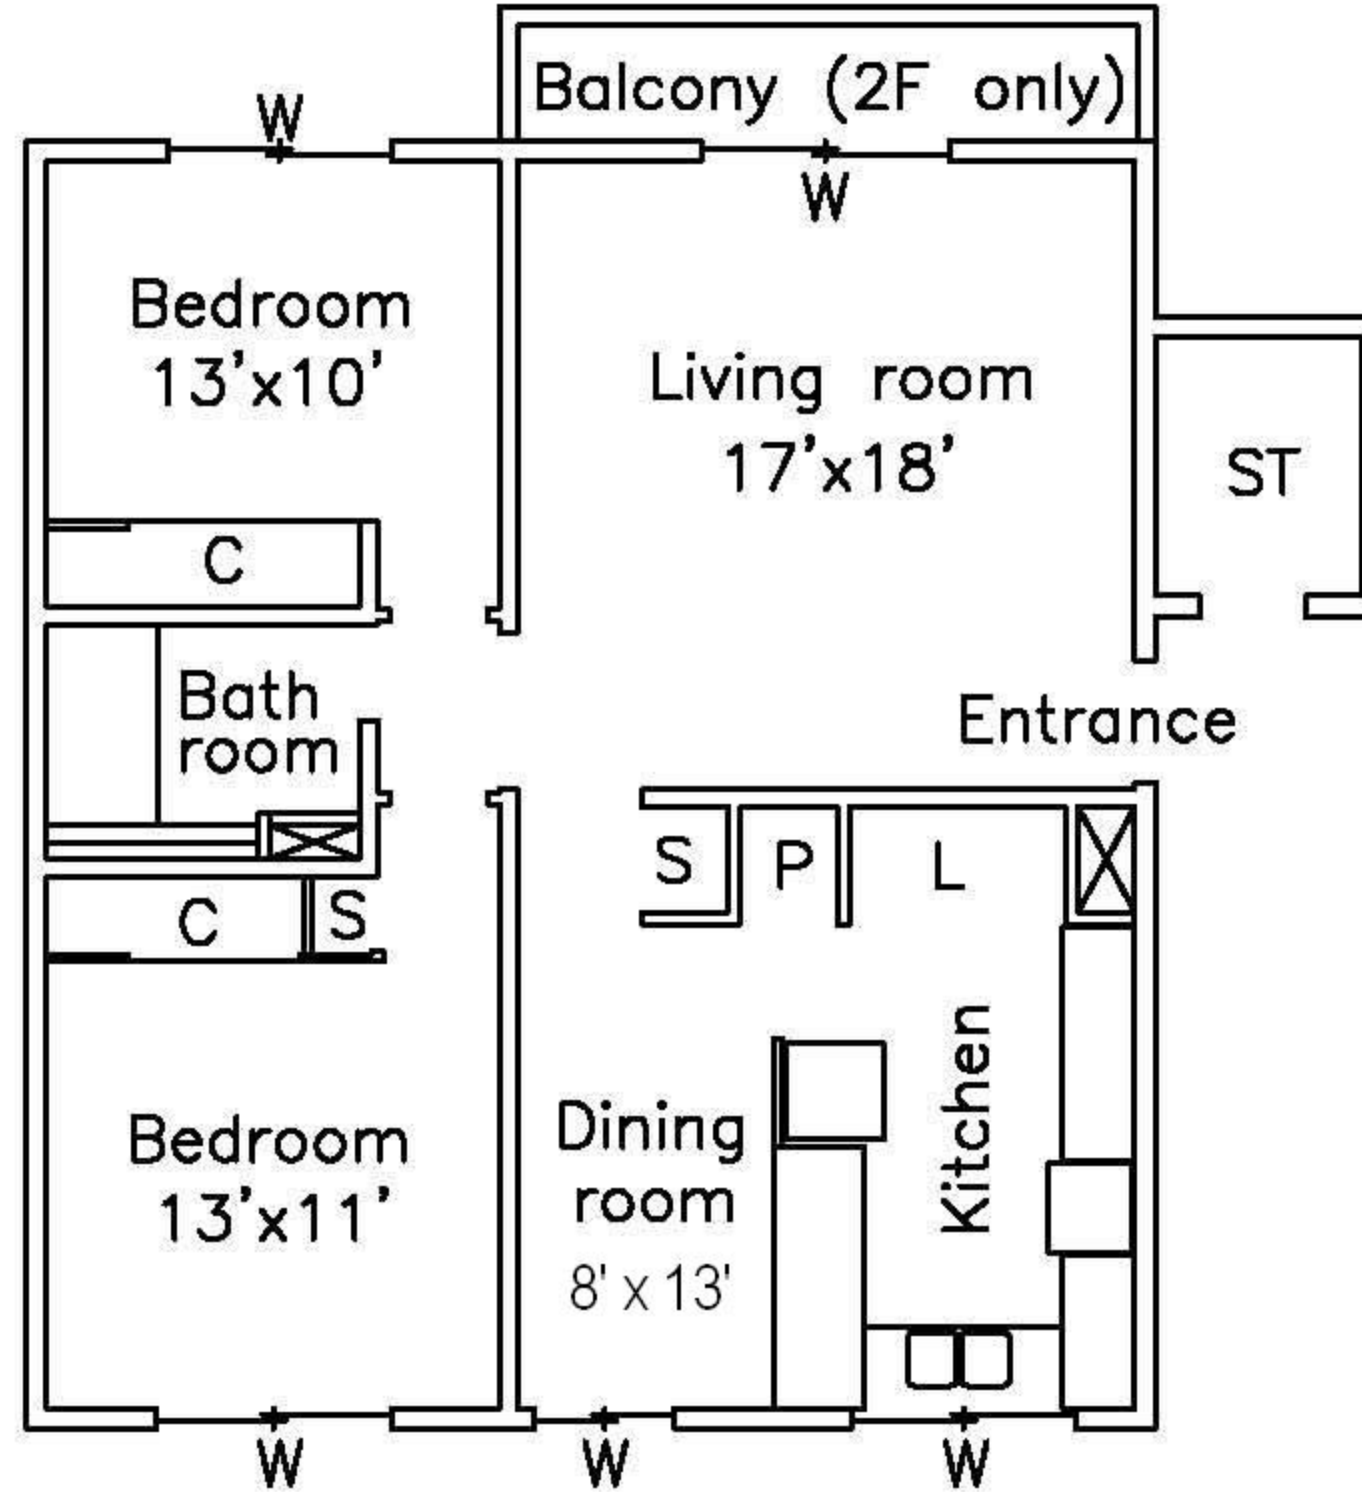

3121

2 BEDROOM – GARDEN APARTMENT 2 STORY

E1-E6, O1-O3 & O1E-O3E

845 SQ FT

C = Closet
 L = Laundry room
 P = Pantry
 S = Shelf
 W = Window
 ST = Storage

O1-O3 & O1E-O3E
 3059 ~ 3061
 3067 ~ 3068
 3111 ~ 3114
 A,B,C,D

E1 – E6
 3116 ~ 3124
 3126 ~ 3129
 A,B,C,D
 3130 ~ 3135
 A,B,C,D,E,F,G,H

(All measurements are rounded to the nearest foot)