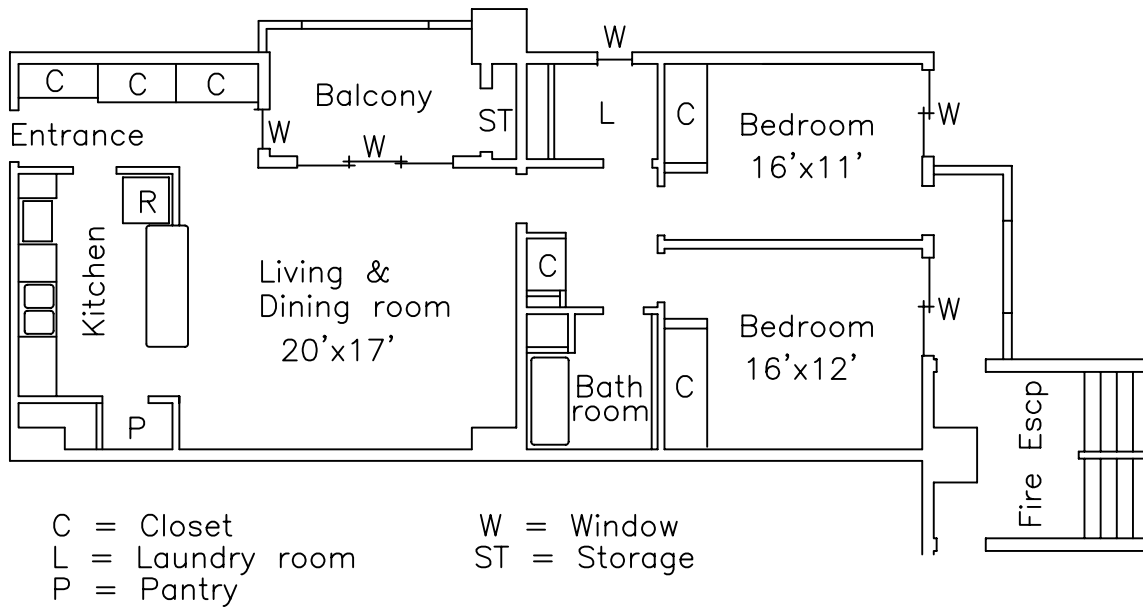

STORAGE (1)

TO ALL RESIDENTS
TO PREVENT LARCENY, PLEASE LOCK
THE STORAGE ROOM ENTRANCE DOOR
AFTER EACH USE
"PLEASE DO NOT PUT ANY ITEMS IN FRONT OF
YOUR STORAGE LOCKER."
THANK YOU,
HOUSING DIRECTOR

2 BEDROOM – JUNIOR ENLISTED 9 STORY HIGH-RISE

818 SQ FT

3051, 3052 & 3101

(All measurements are rounded to the nearest foot)