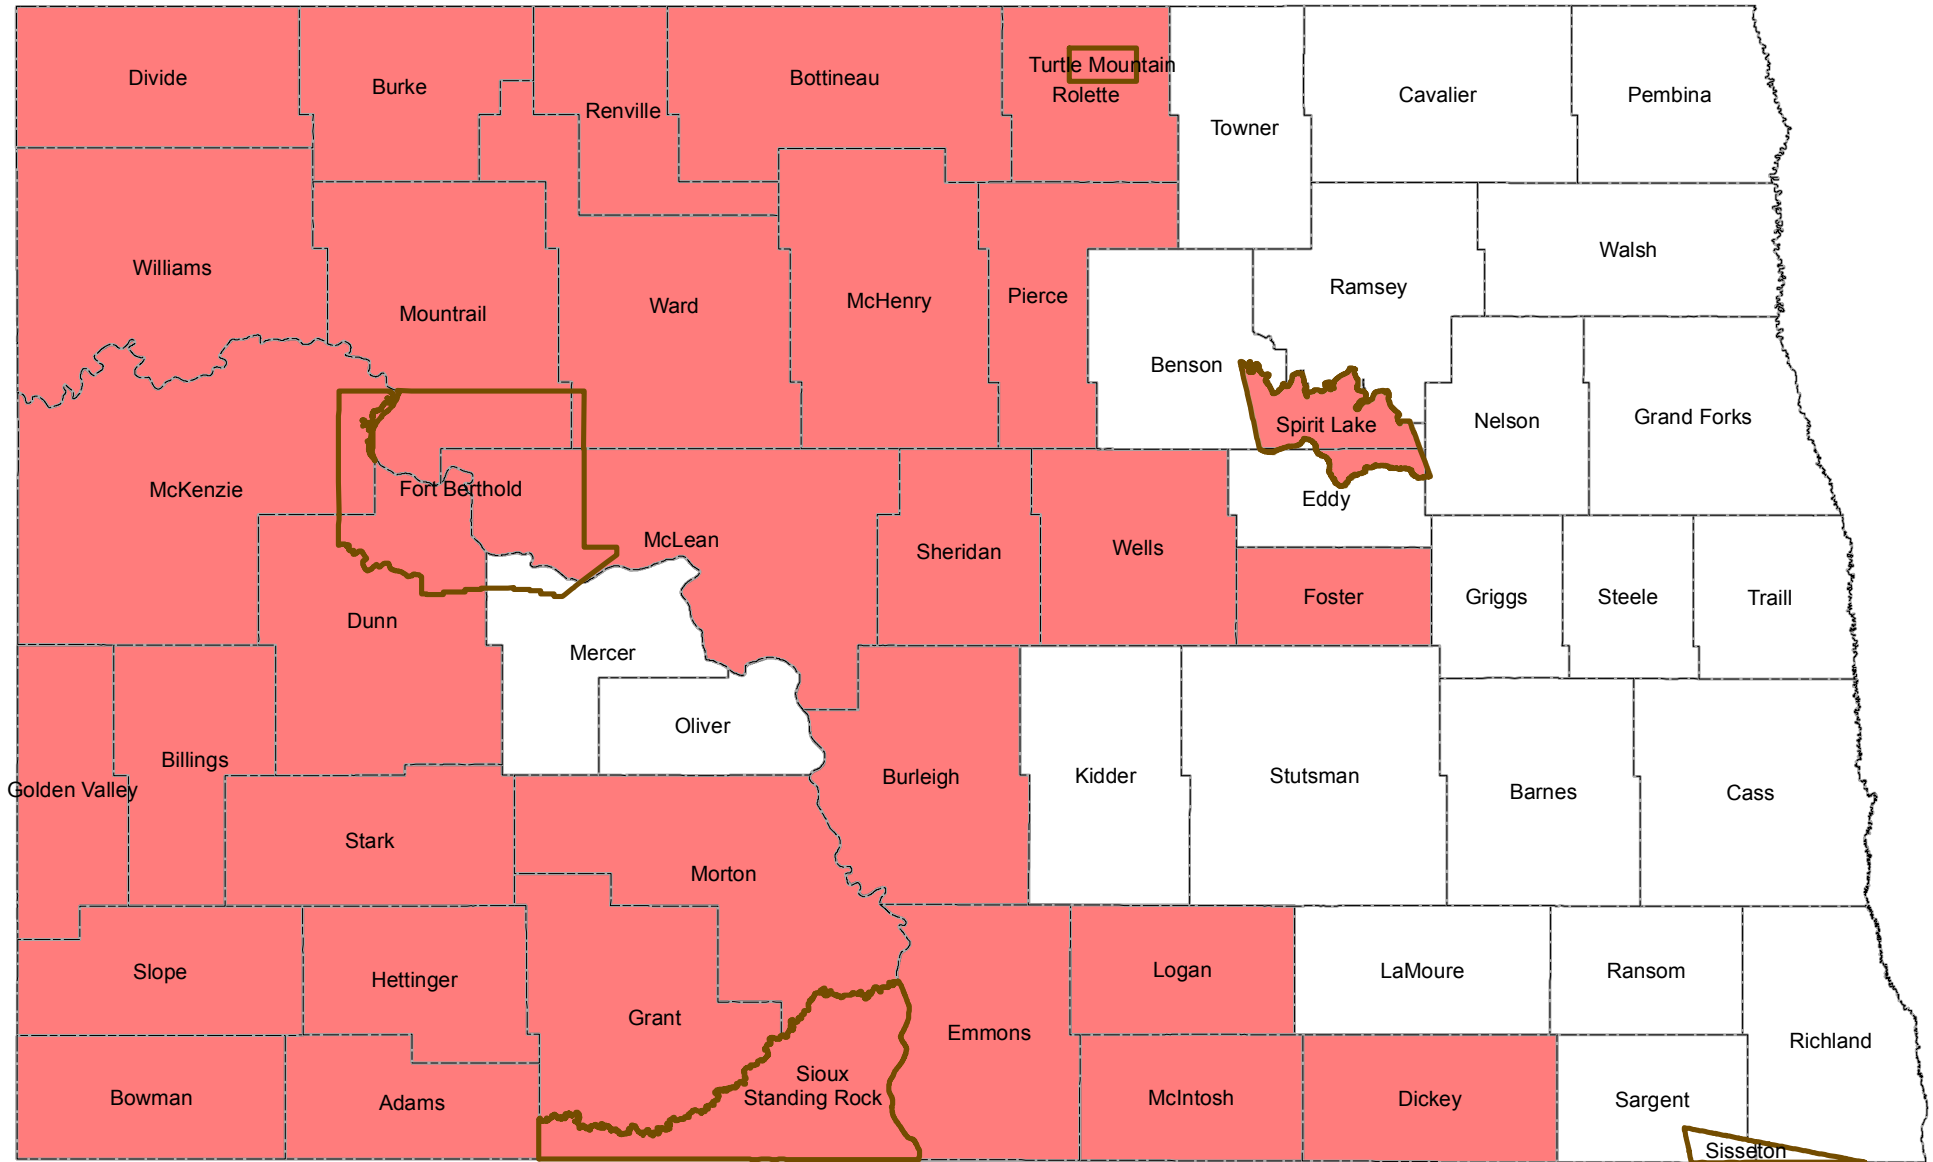

Fire Declarations and Burn Restrictions

North Dakota

1:3,300,000

Legend

- Oahe WMA Burn Restriction
- County / Tribal Burn Restriction

State declarations include all counties and tribal nations within the state regardless if there are existing local/tribal declaration in place or not. Local/tribal restrictions may be more restrictive, but not less restrictive than the state.