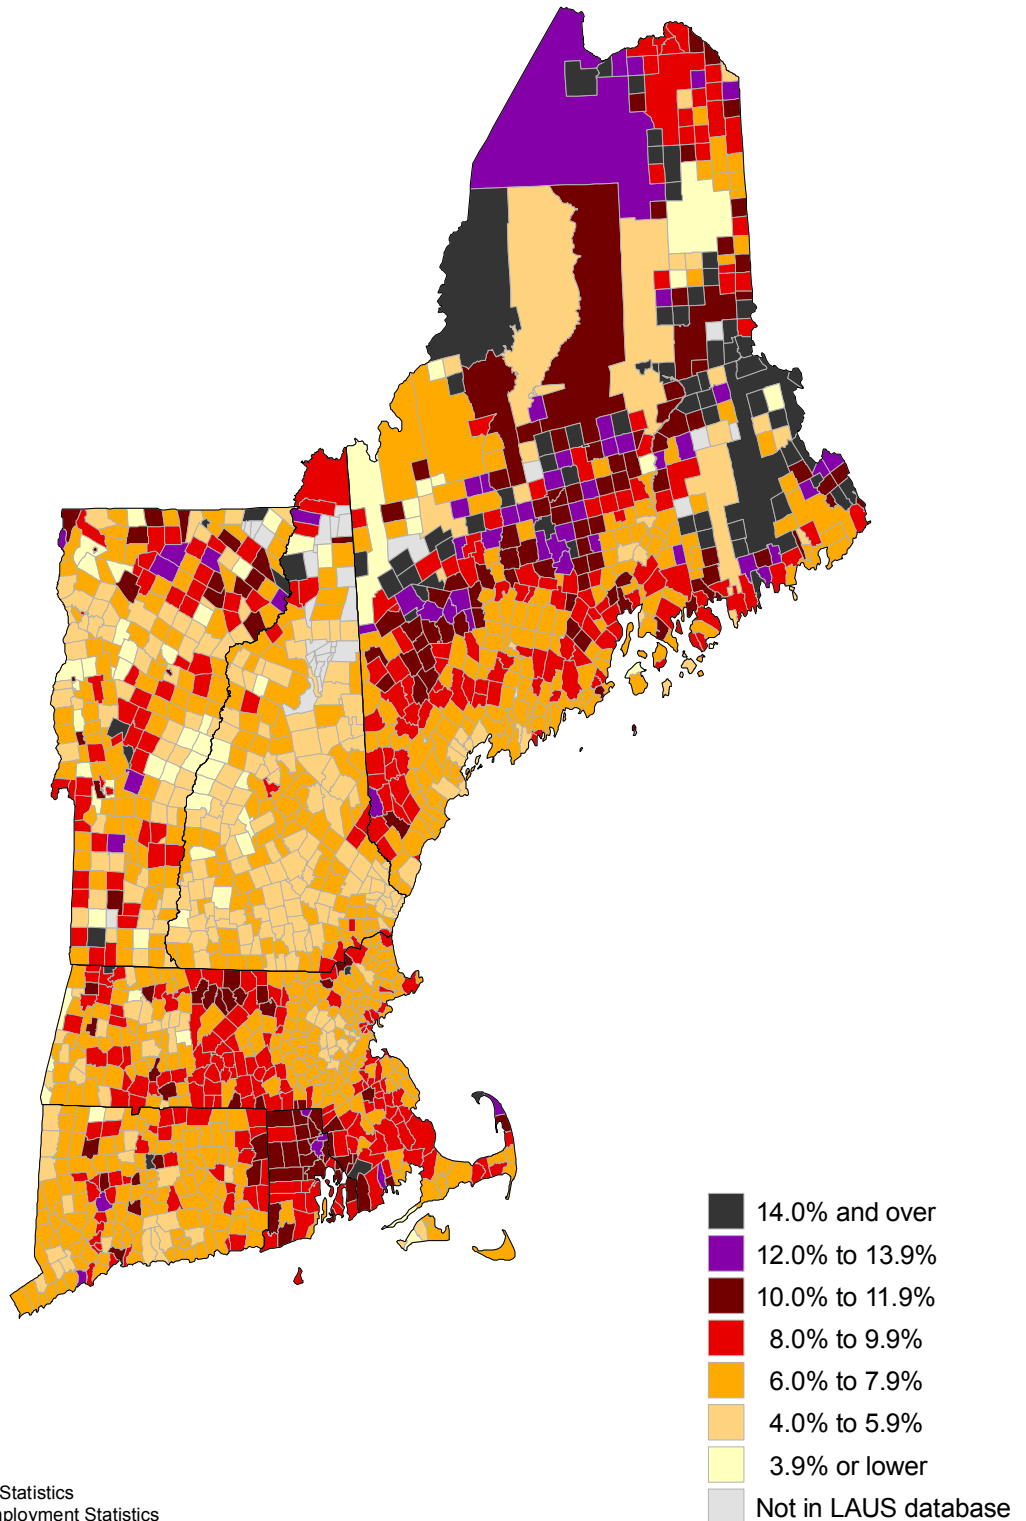

Unemployment rates in New England by Minor Civil Division, 2007 annual averages

(U.S. rate = 4.6 percent)

SOURCE: Bureau of Labor Statistics
Local Area Unemployment Statistics

Unemployment rates in New England by Minor Civil Division, 2008 annual averages

(U.S. rate = 5.8 percent)

SOURCE: Bureau of Labor Statistics
Local Area Unemployment Statistics

Unemployment rates in New England by Minor Civil Division, 2009 annual averages

(U.S. rate = 9.3 percent)

SOURCE: Bureau of Labor Statistics
Local Area Unemployment Statistics

Unemployment rates in New England by Minor Civil Division, 2010 annual averages

(U.S. rate = 9.6 percent)

SOURCE: Bureau of Labor Statistics
Local Area Unemployment Statistics

Unemployment rates in New England by Minor Civil Division, 2011 annual averages

(U.S. rate = 8.9 percent)

SOURCE: Bureau of Labor Statistics
Local Area Unemployment Statistics