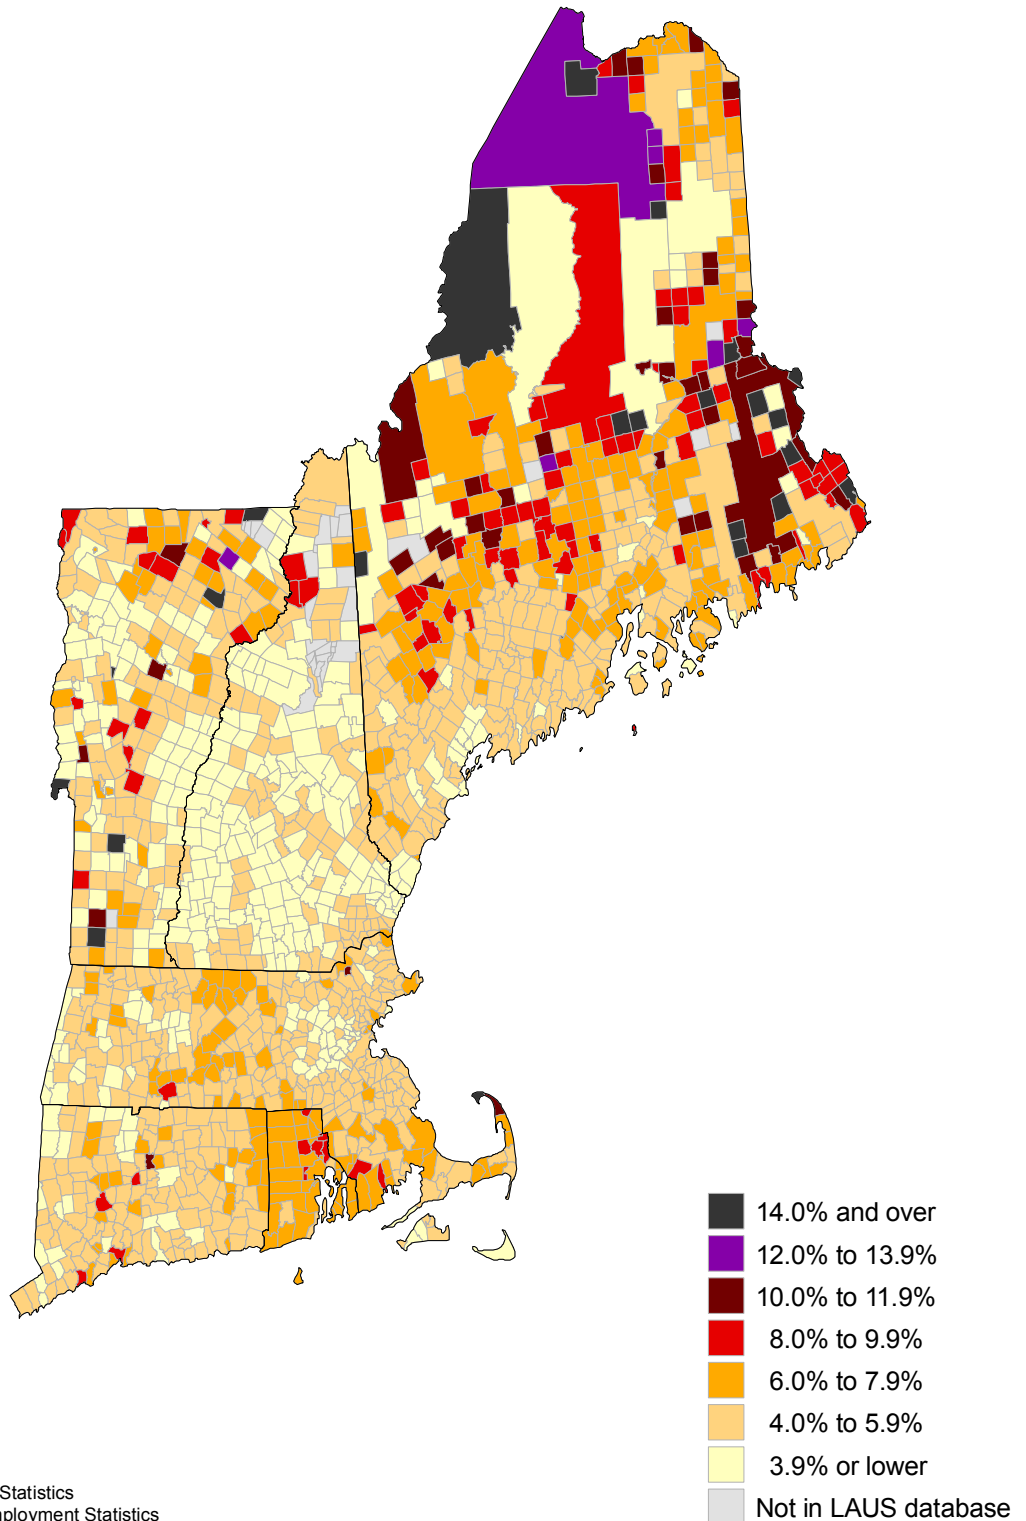

Unemployment rates in New England by Minor Civil Division, 2007 annual averages

(U.S. rate = 4.6 percent)

SOURCE: Bureau of Labor Statistics
Local Area Unemployment Statistics

Unemployment rates in New England by Minor Civil Division, 2008 annual averages

(U.S. rate = 5.8 percent)

SOURCE: Bureau of Labor Statistics
Local Area Unemployment Statistics

Unemployment rates in New England by Minor Civil Division, 2009 annual averages

(U.S. rate = 9.3 percent)

SOURCE: Bureau of Labor Statistics
Local Area Unemployment Statistics

Unemployment rates in New England by Minor Civil Division, 2010 annual averages

(U.S. rate = 9.6 percent)

SOURCE: Bureau of Labor Statistics
Local Area Unemployment Statistics

Unemployment rates in New England by Minor Civil Division, 2011 annual averages