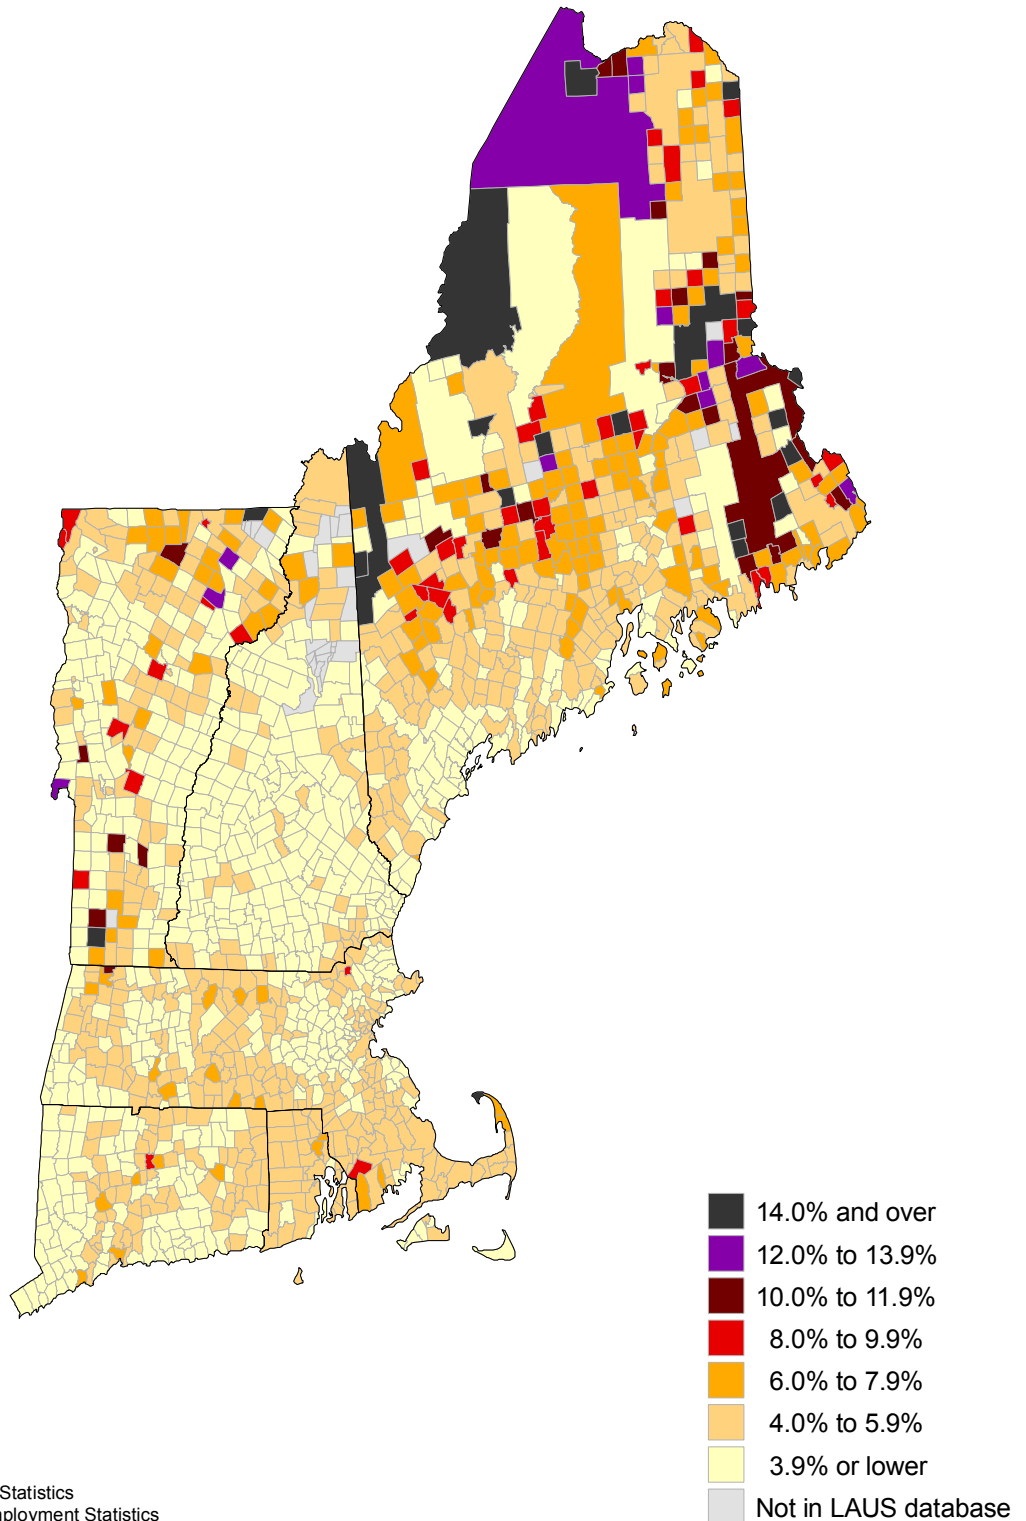

Unemployment rates in New England by Minor Civil Division, 2007 annual averages

(U.S. rate = 4.6 percent)

SOURCE: Bureau of Labor Statistics
Local Area Unemployment Statistics

Unemployment rates in New England by Minor Civil Division, 2008 annual averages

(U.S. rate = 5.8 percent)

SOURCE: Bureau of Labor Statistics
Local Area Unemployment Statistics

Unemployment rates in New England by Minor Civil Division, 2009 annual averages

(U.S. rate = 9.3 percent)

SOURCE: Bureau of Labor Statistics
Local Area Unemployment Statistics

Unemployment rates in New England by Minor Civil Division, 2010 annual averages

(U.S. rate = 9.6 percent)

SOURCE: Bureau of Labor Statistics
Local Area Unemployment Statistics

Unemployment rates in New England by Minor Civil Division, 2011 annual averages