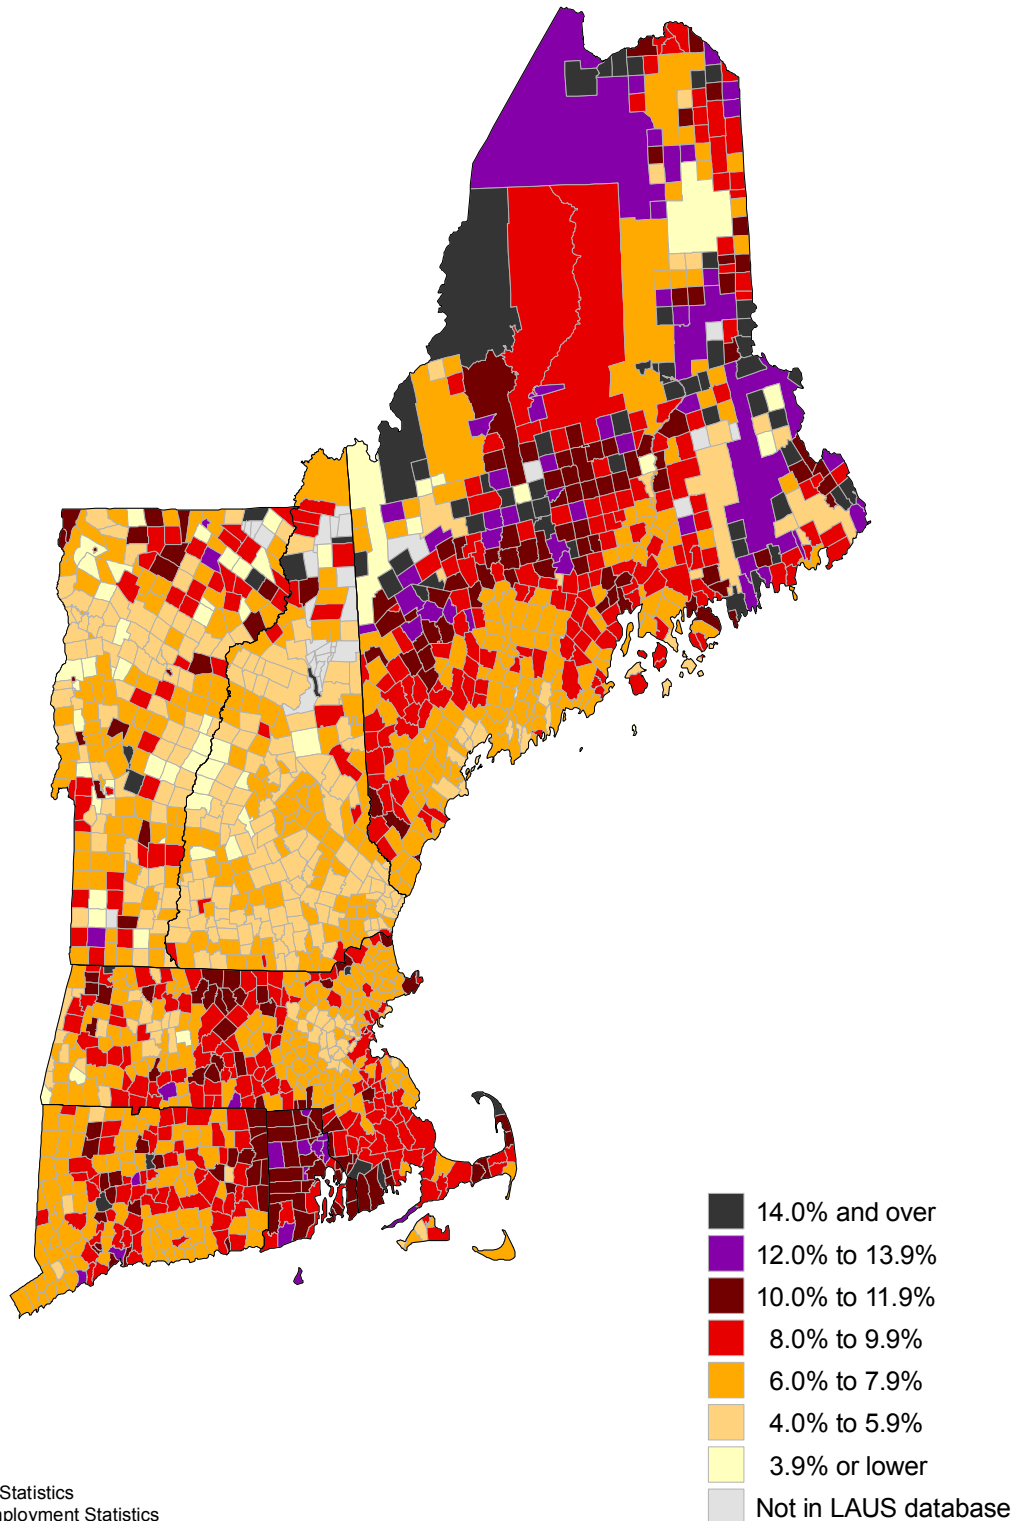

Unemployment rates in New England by Minor Civil Division, 2007 annual averages

(U.S. rate = 4.6 percent)

SOURCE: Bureau of Labor Statistics
Local Area Unemployment Statistics

Unemployment rates in New England by Minor Civil Division, 2008 annual averages

(U.S. rate = 5.8 percent)

SOURCE: Bureau of Labor Statistics
Local Area Unemployment Statistics

Unemployment rates in New England by Minor Civil Division, 2009 annual averages

(U.S. rate = 9.3 percent)

SOURCE: Bureau of Labor Statistics
Local Area Unemployment Statistics

Unemployment rates in New England by Minor Civil Division, 2010 annual averages

(U.S. rate = 9.6 percent)

SOURCE: Bureau of Labor Statistics
Local Area Unemployment Statistics

Unemployment rates in New England by Minor Civil Division, 2011 annual averages

(U.S. rate = 8.9 percent)

SOURCE: Bureau of Labor Statistics
Local Area Unemployment Statistics