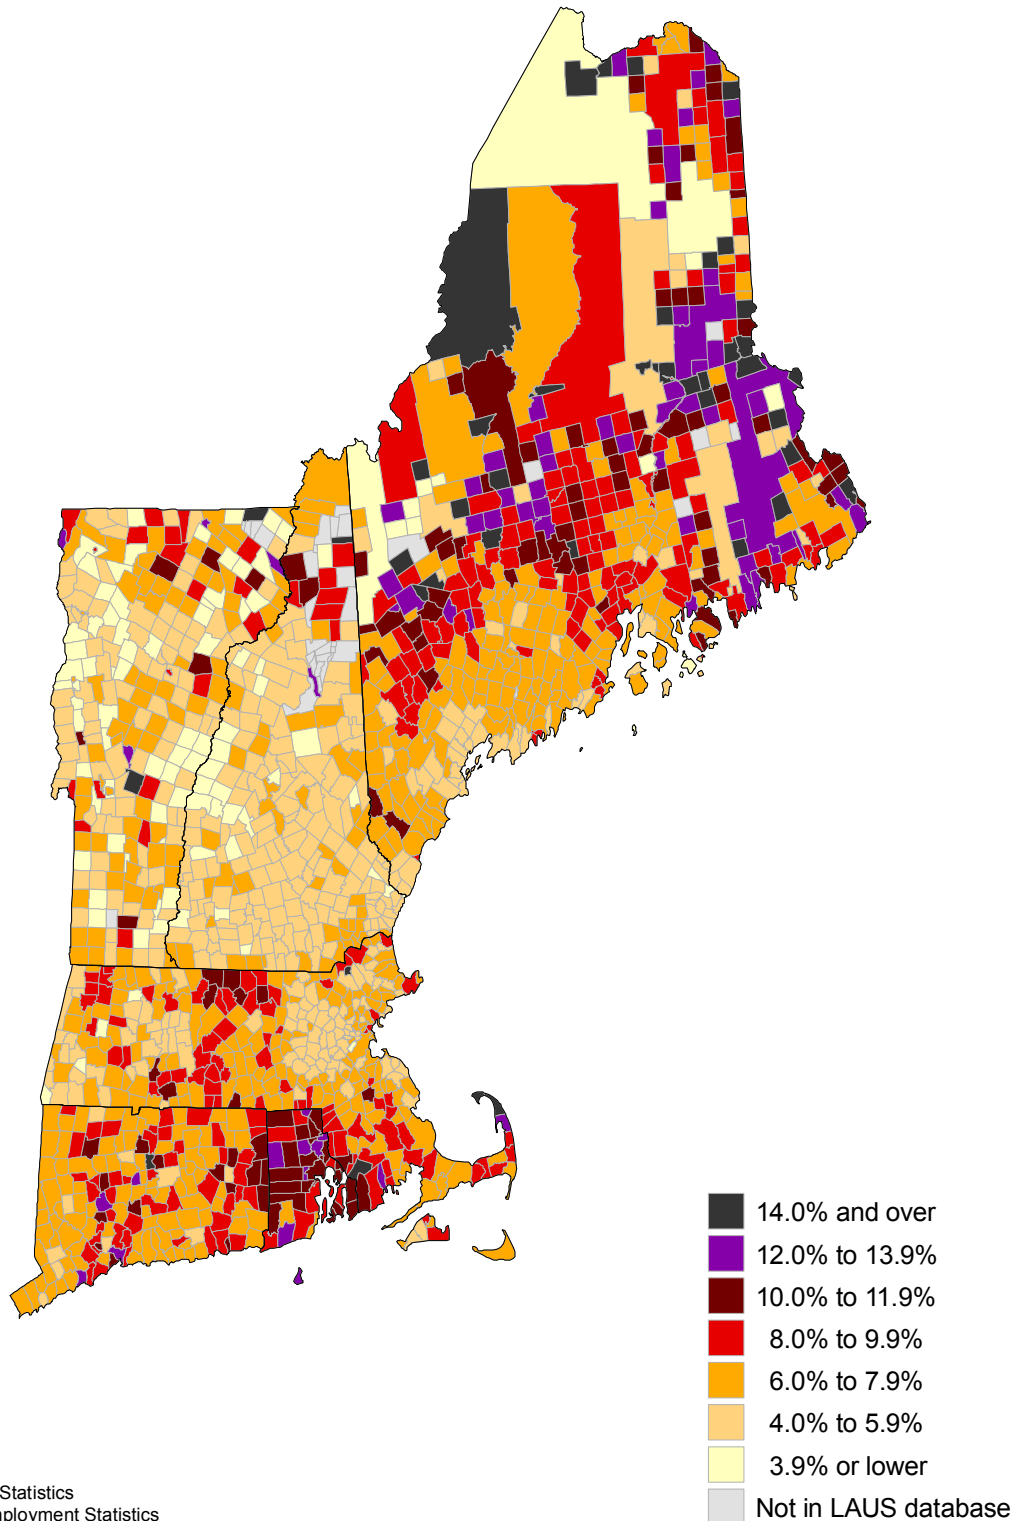

Unemployment rates in New England by Minor Civil Division, 2007 annual averages

(U.S. rate = 4.6 percent)

SOURCE: Bureau of Labor Statistics
Local Area Unemployment Statistics

Unemployment rates in New England by Minor Civil Division, 2008 annual averages

(U.S. rate = 5.8 percent)

SOURCE: Bureau of Labor Statistics
Local Area Unemployment Statistics

Unemployment rates in New England by Minor Civil Division, 2009 annual averages

(U.S. rate = 9.3 percent)

SOURCE: Bureau of Labor Statistics
Local Area Unemployment Statistics

Unemployment rates in New England by Minor Civil Division, 2010 annual averages

(U.S. rate = 9.6 percent)

SOURCE: Bureau of Labor Statistics
Local Area Unemployment Statistics

Unemployment rates in New England by Minor Civil Division, 2011 annual averages

(U.S. rate = 8.9 percent)

SOURCE: Bureau of Labor Statistics
Local Area Unemployment Statistics