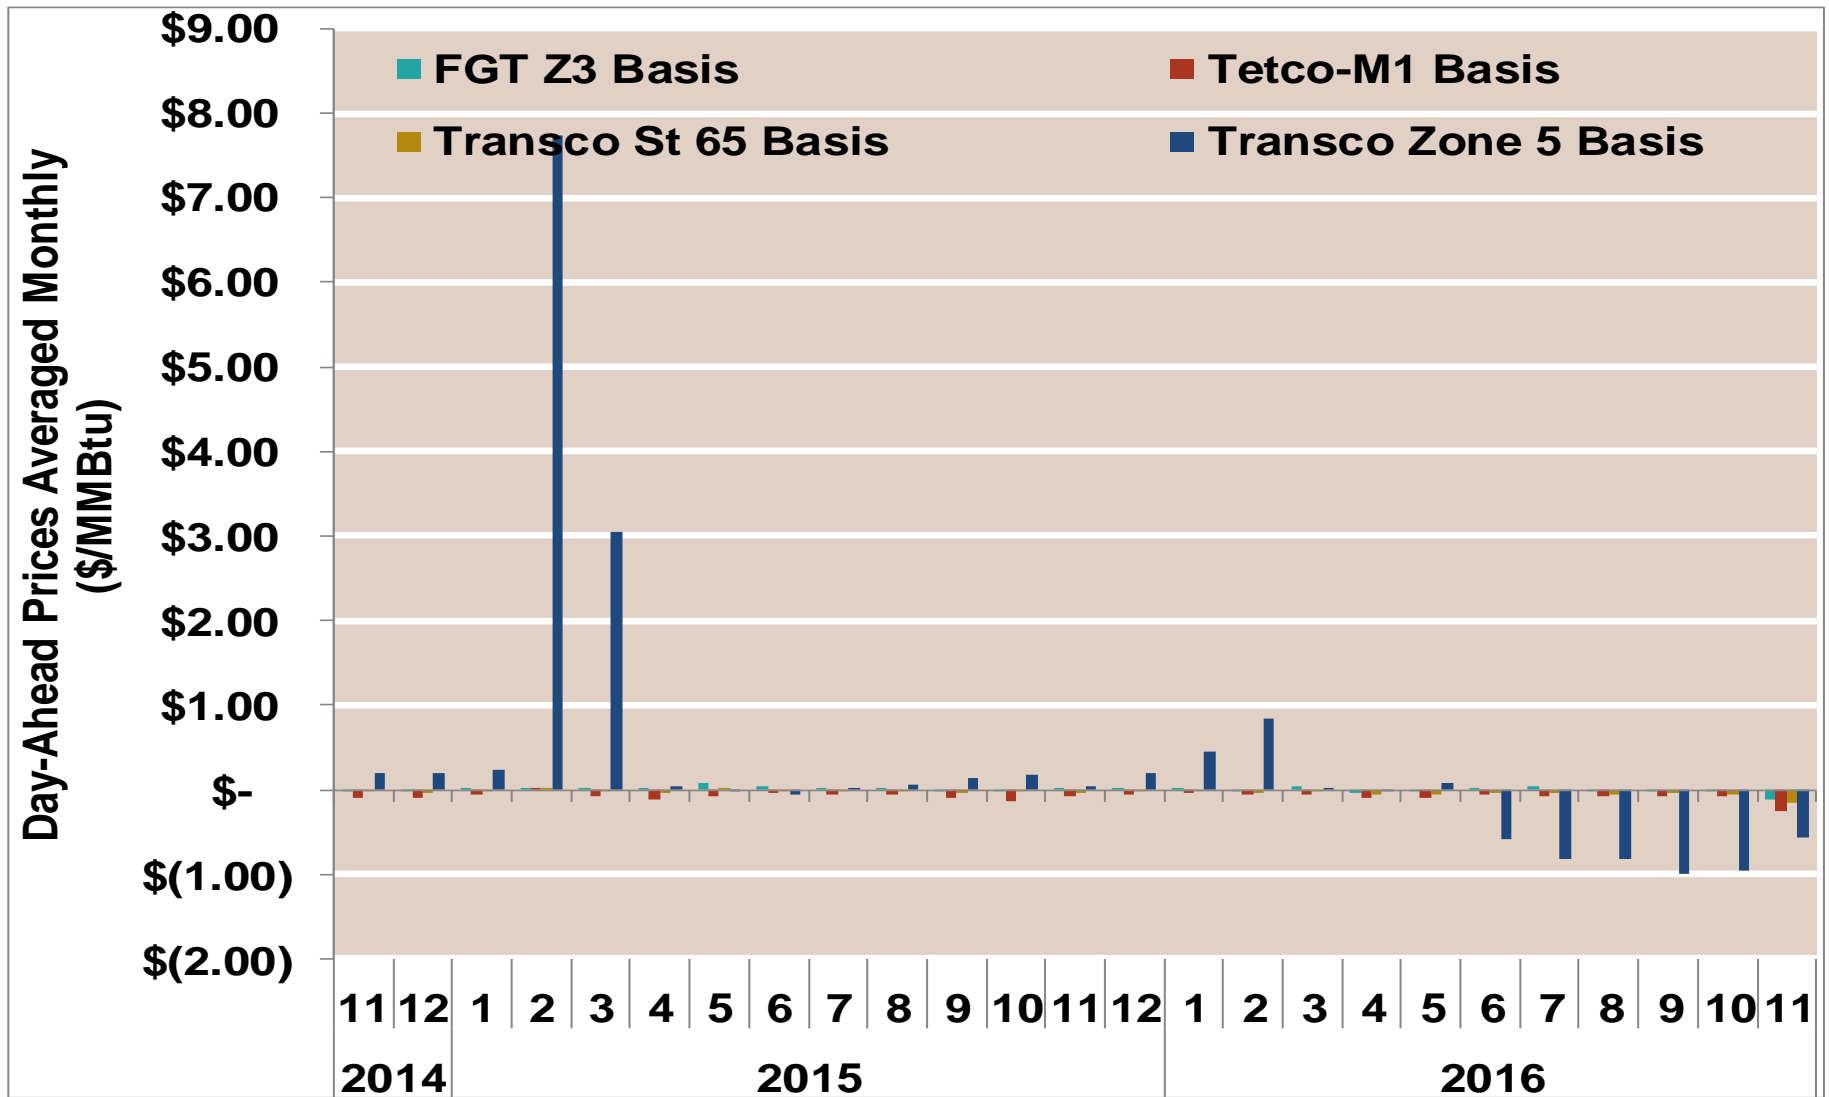

Southeast Basis to Henry Hub Averaged Monthly

Notes:

Source: Derived from ICE data

Updated Nov-2016