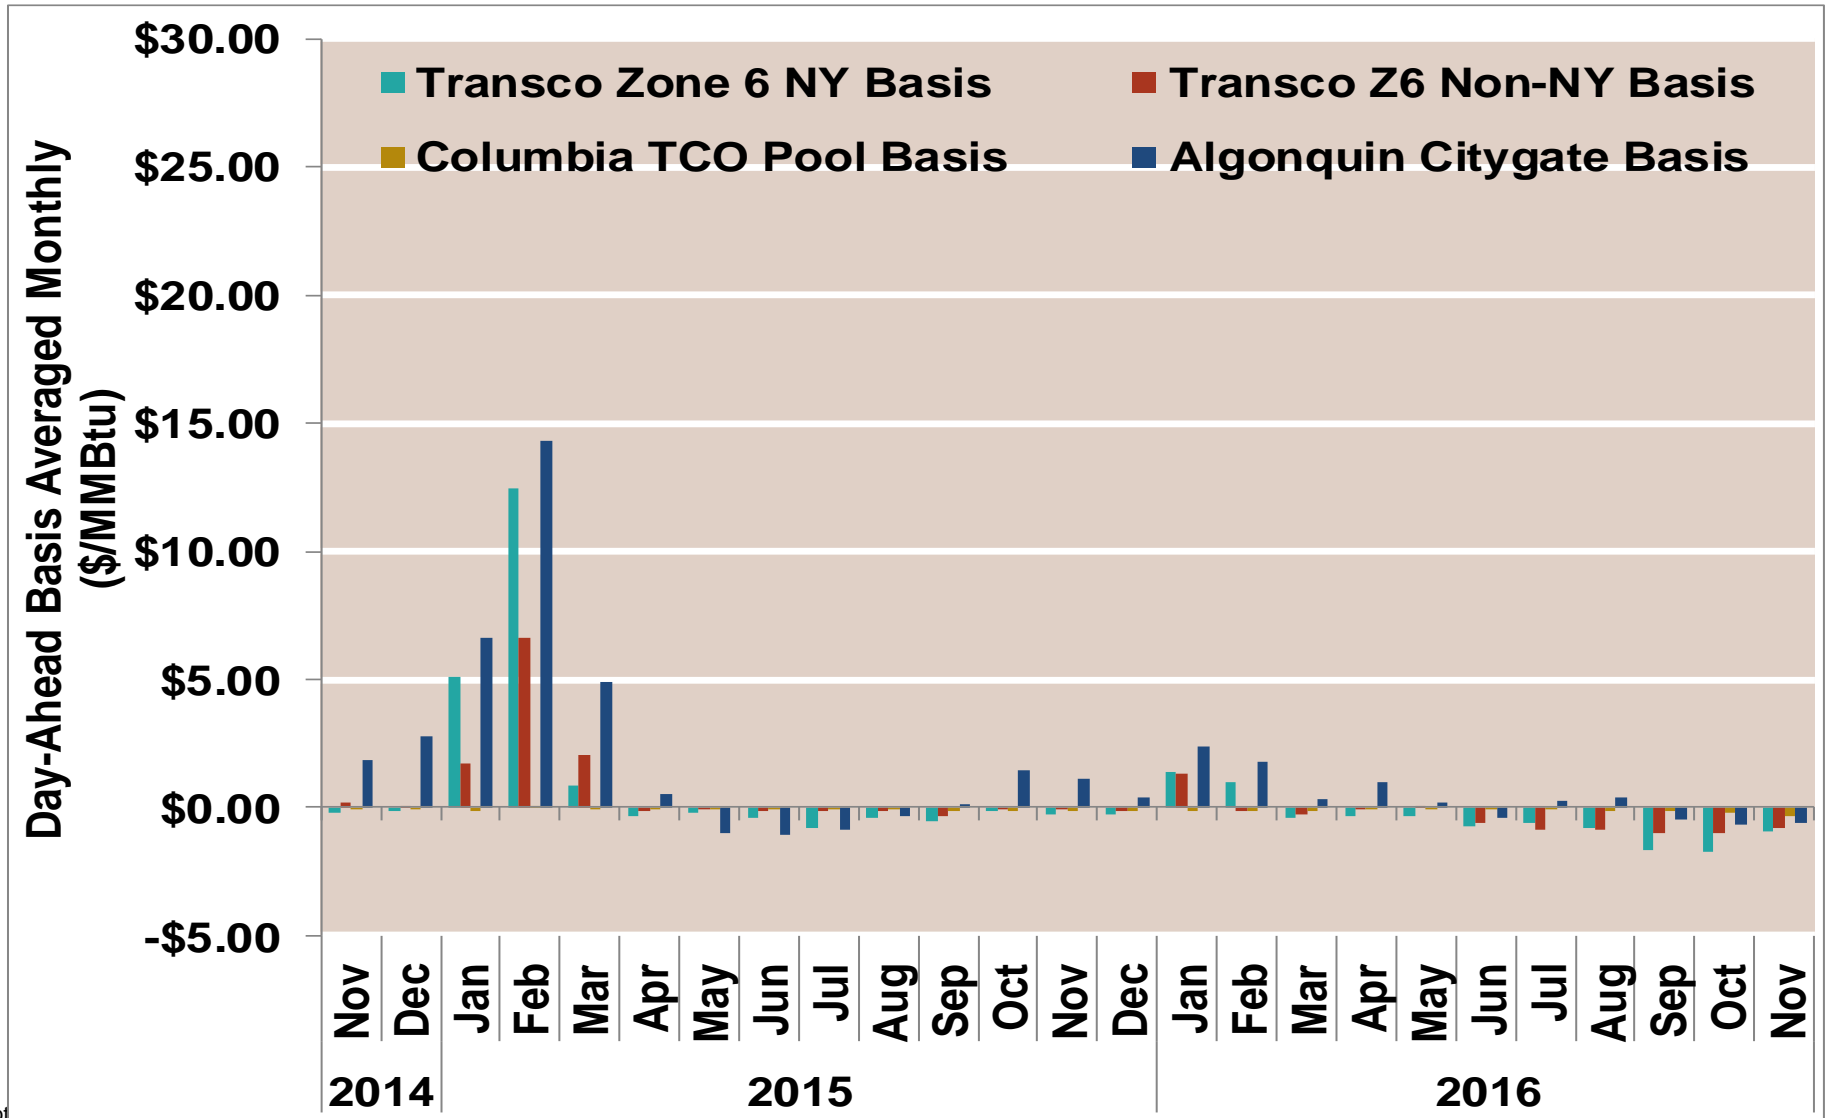

Northeast Day-Ahead Basis To Henry Hub Averaged Monthly

Not
Source: Derived from Bloomberg ICE data