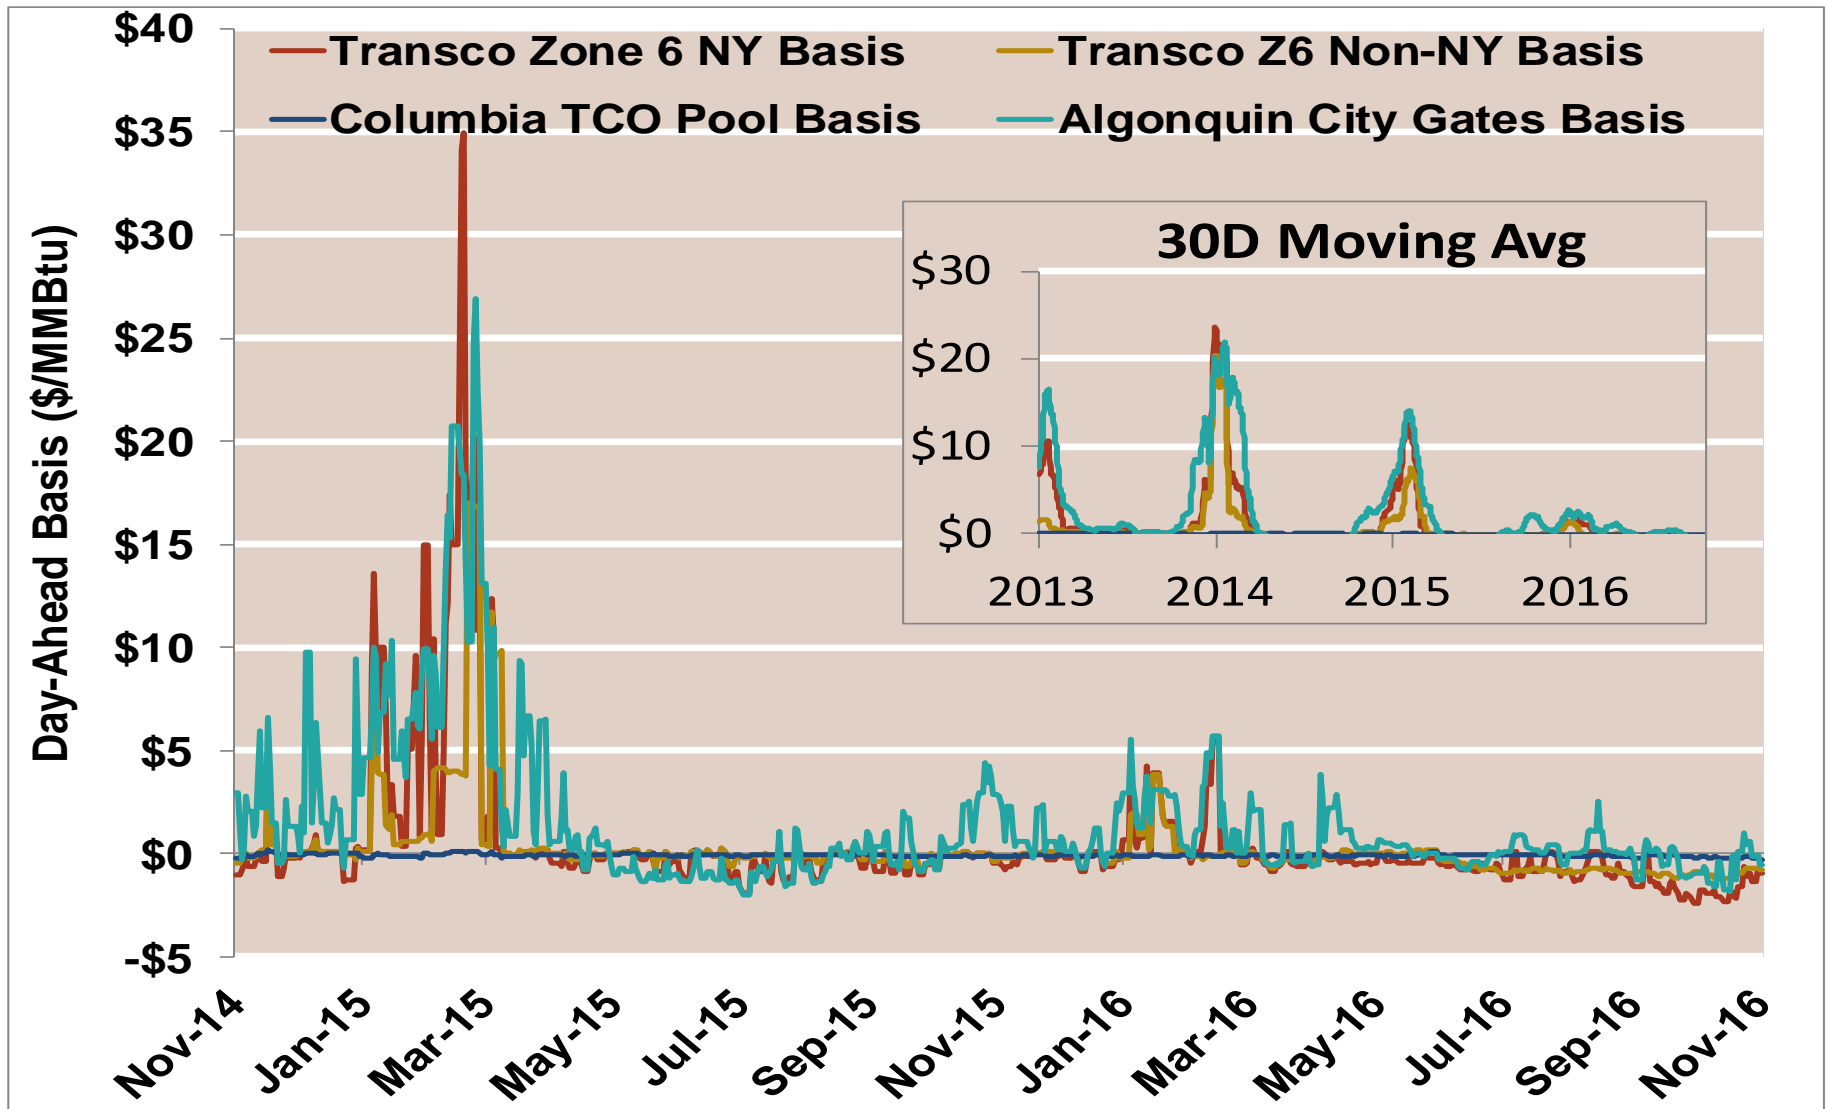

Northeast Day-Ahead Basis

Notes:

Source: Derived from Bloomberg ICE data

Updated 11/22/2016