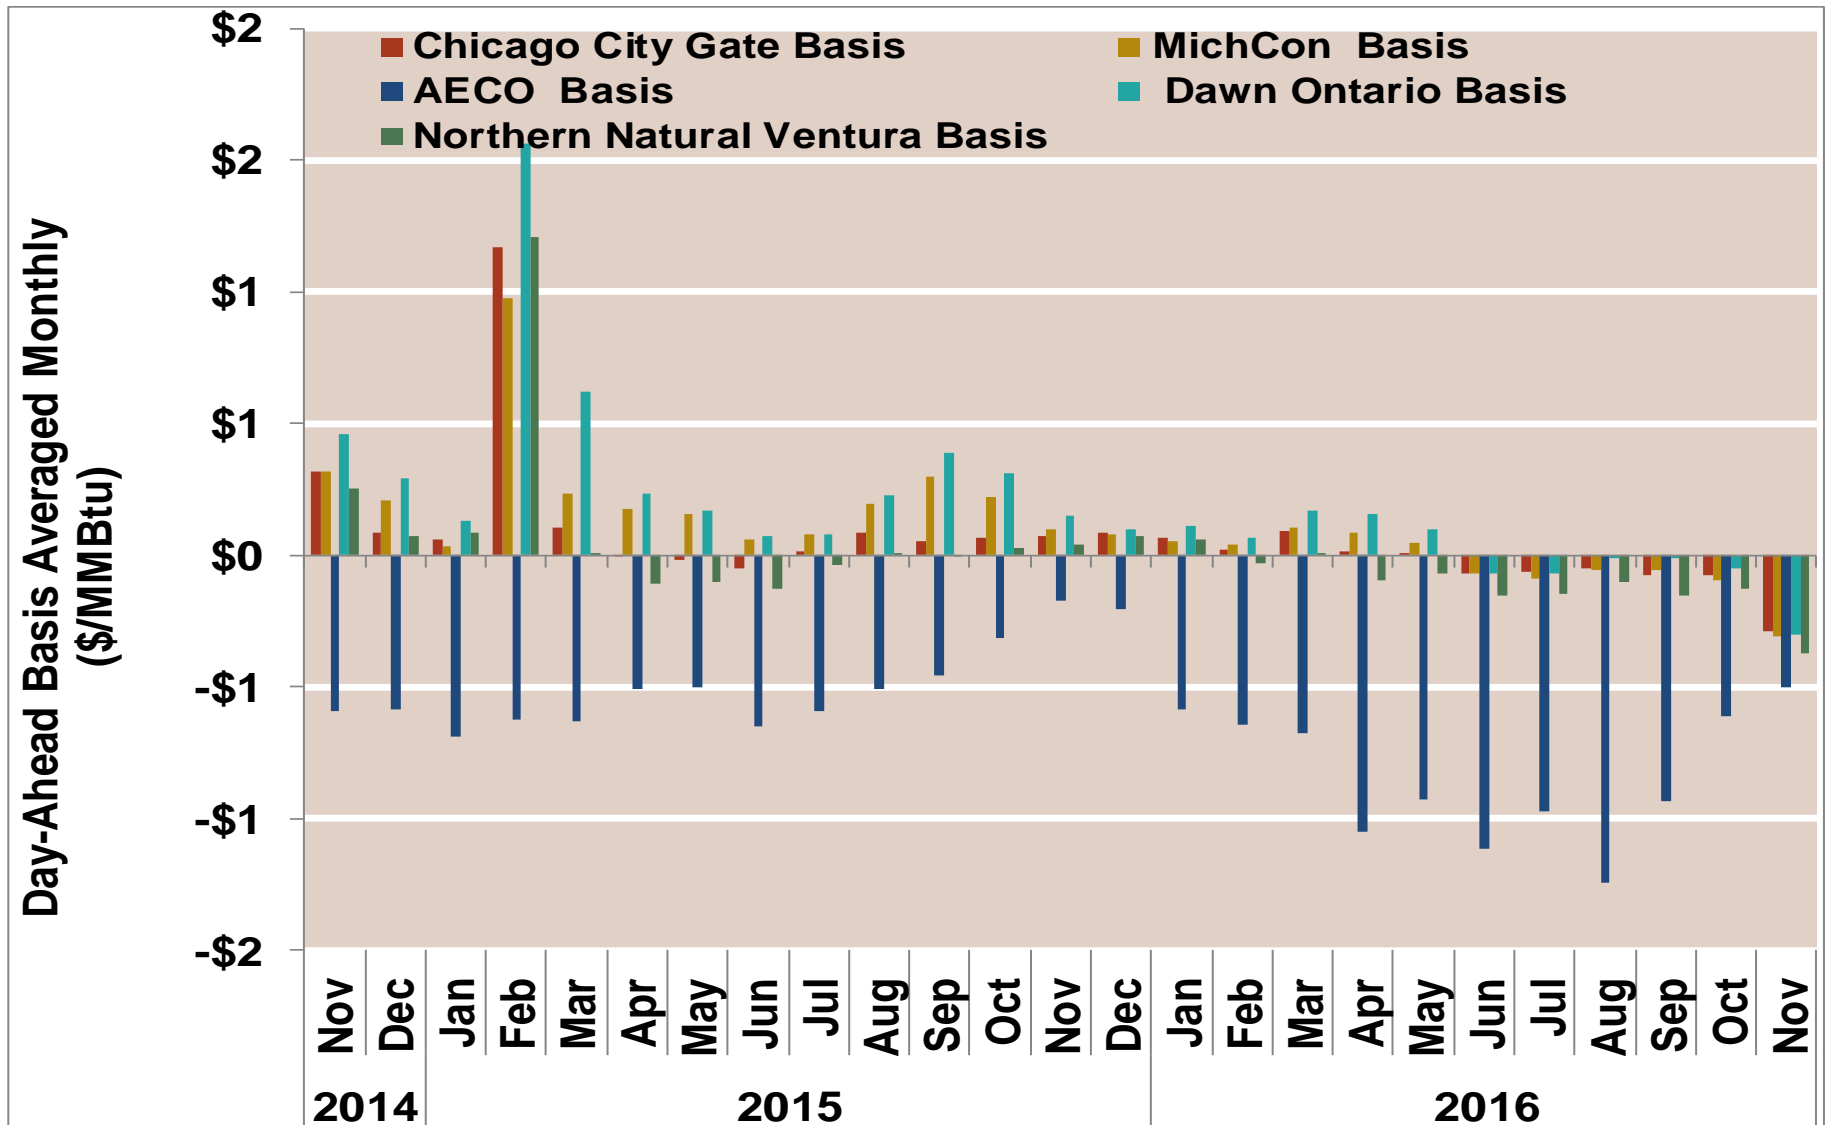

Midwest Day-Ahead Basis To Henry Hub Averaged Monthly

Notes:

Source: Derived from Bloomberg ICE data

Updated Nov-2016