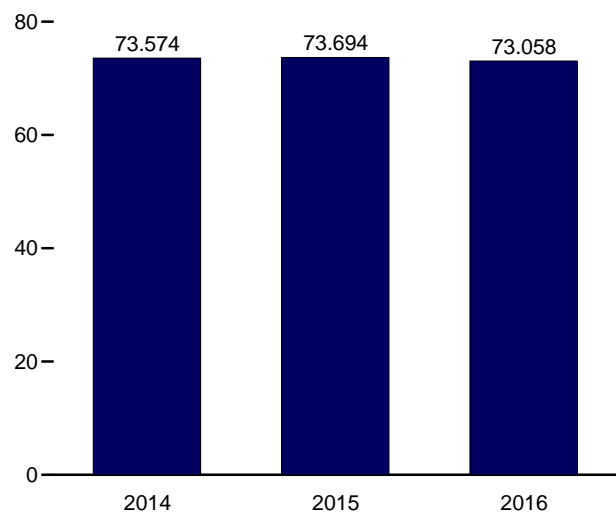

Figure 1.3 Primary Energy Consumption
(Quadrillion Btu)

By Source,^a 1949–2015

By Source,^a Monthly

Total, January–September

By Source,^a September 2016

^a Small quantities of net imports of coal coke and electricity are not shown.
Web Page: <http://www.eia.gov/totalenergy/data/monthly/#summary>.
Source: Table 1.3.