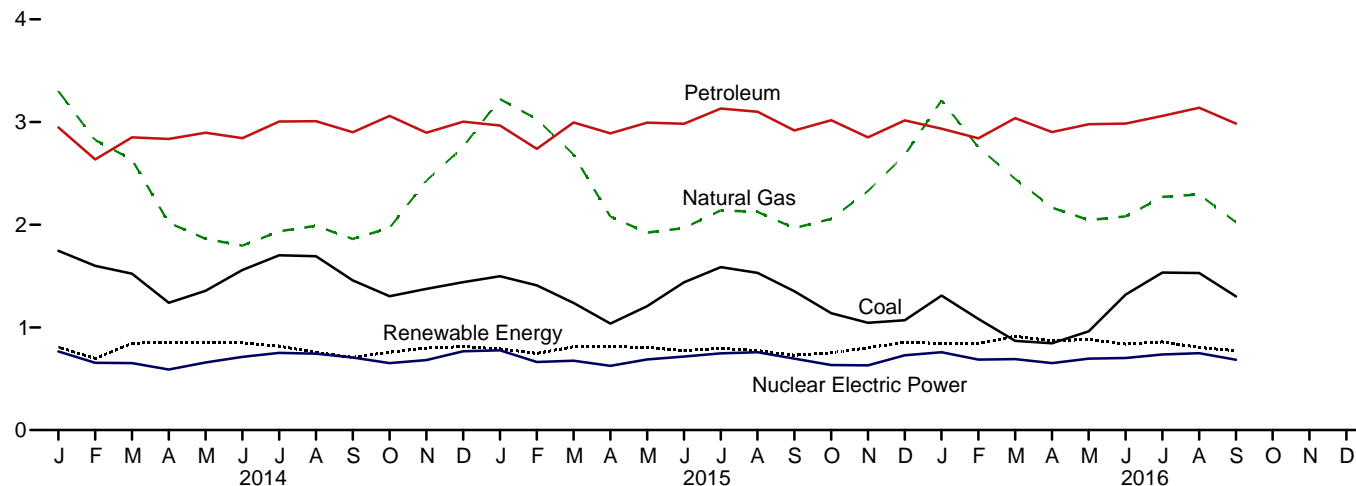

Figure 1.3 Primary Energy Consumption
(Quadrillion Btu)

By Source,^a 1949–2015

By Source,^a Monthly

Total, January–September

By Source,^a September 2016

^a Small quantities of net imports of coal coke and electricity are not shown.
Web Page: <http://www.eia.gov/totalenergy/data/monthly/#summary>.
Source: Table 1.3.