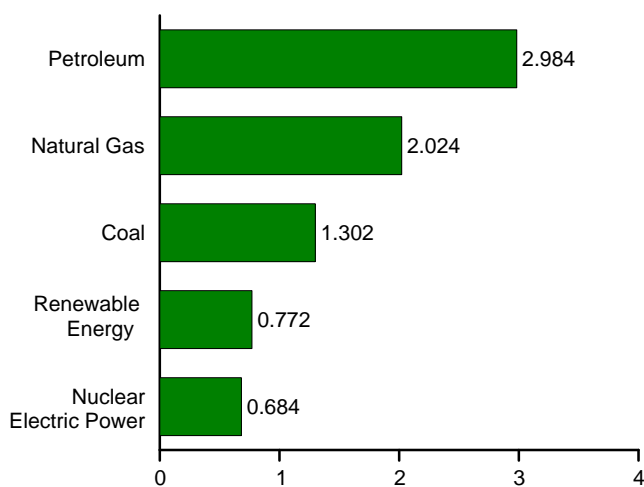

Figure 1.3 Primary Energy Consumption
(Quadrillion Btu)

By Source,^a 1949–2015

By Source,^a Monthly

Total, January–September

By Source,^a September 2016

^a Small quantities of net imports of coal coke and electricity are not shown.
Web Page: <http://www.eia.gov/totalenergy/data/monthly/#summary>.
Source: Table 1.3.