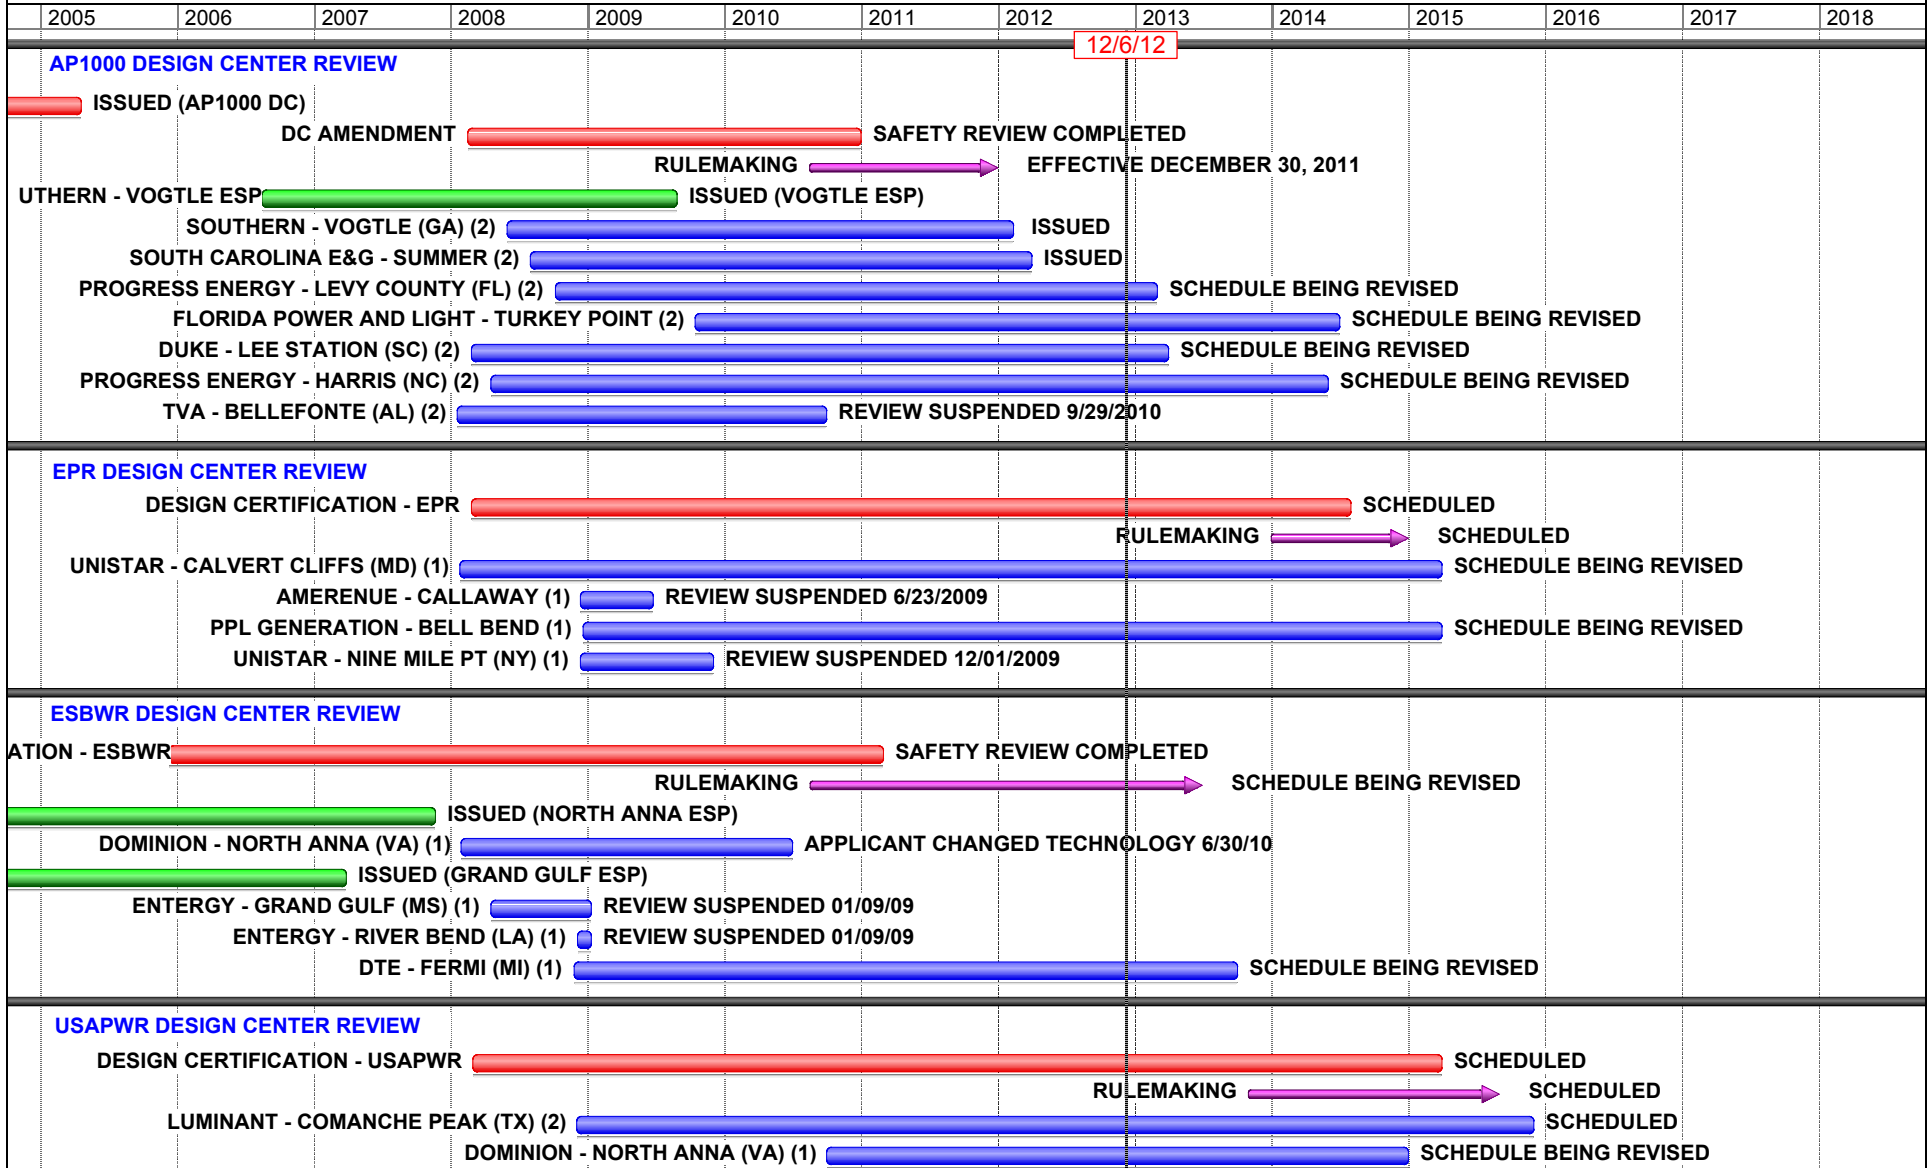

New Reactor Licensing Applications Schedules By Calendar Year

New Reactor Licensing Applications

Schedules By Calendar Year

New Reactor Licensing Applications

Schedules By Calendar Year