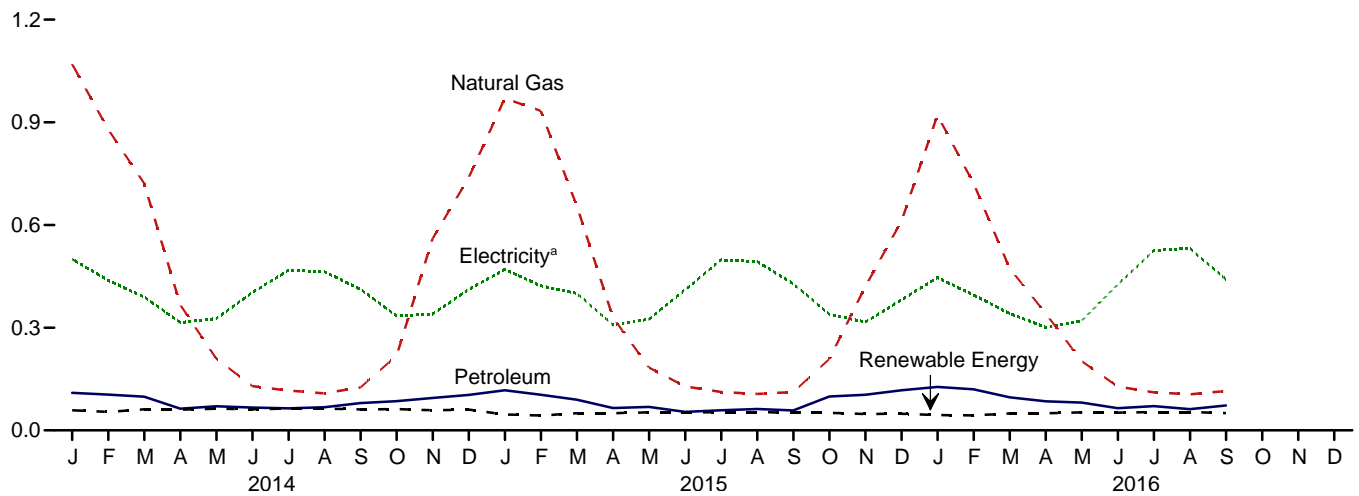

Figure 2.2 Residential Sector Energy Consumption
(Quadrillion Btu)

By Major Source, 1949–2015

By Major Source, Monthly

Total, January–September

By Major Source, September 2016

^a Electricity retail sales.
Web Page: <http://www.eia.gov/totalenergy/data/monthly/#consumption>.
Source: Table 2.2.