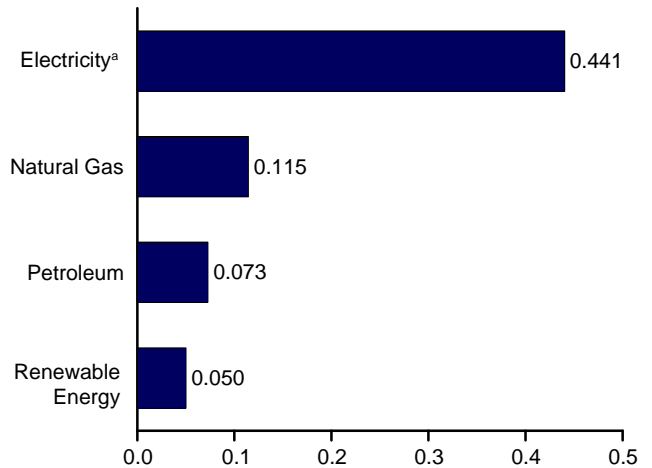

Figure 2.2 Residential Sector Energy Consumption
(Quadrillion Btu)

By Major Source, 1949–2015

By Major Source, Monthly

Total, January–September

By Major Source, September 2016

^a Electricity retail sales.
Web Page: <http://www.eia.gov/totalenergy/data/monthly/#consumption>.
Source: Table 2.2.