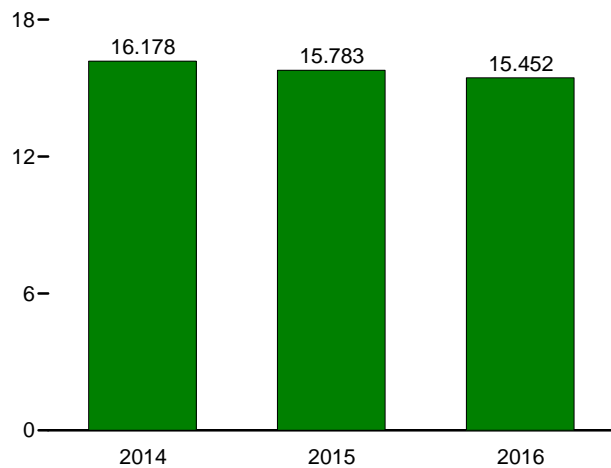

Figure 2.2 Residential Sector Energy Consumption
(Quadrillion Btu)

By Major Source, 1949–2015

By Major Source, Monthly

Total, January–September

By Major Source, September 2016

^a Electricity retail sales.
Web Page: <http://www.eia.gov/totalenergy/data/monthly/#consumption>.
Source: Table 2.2.