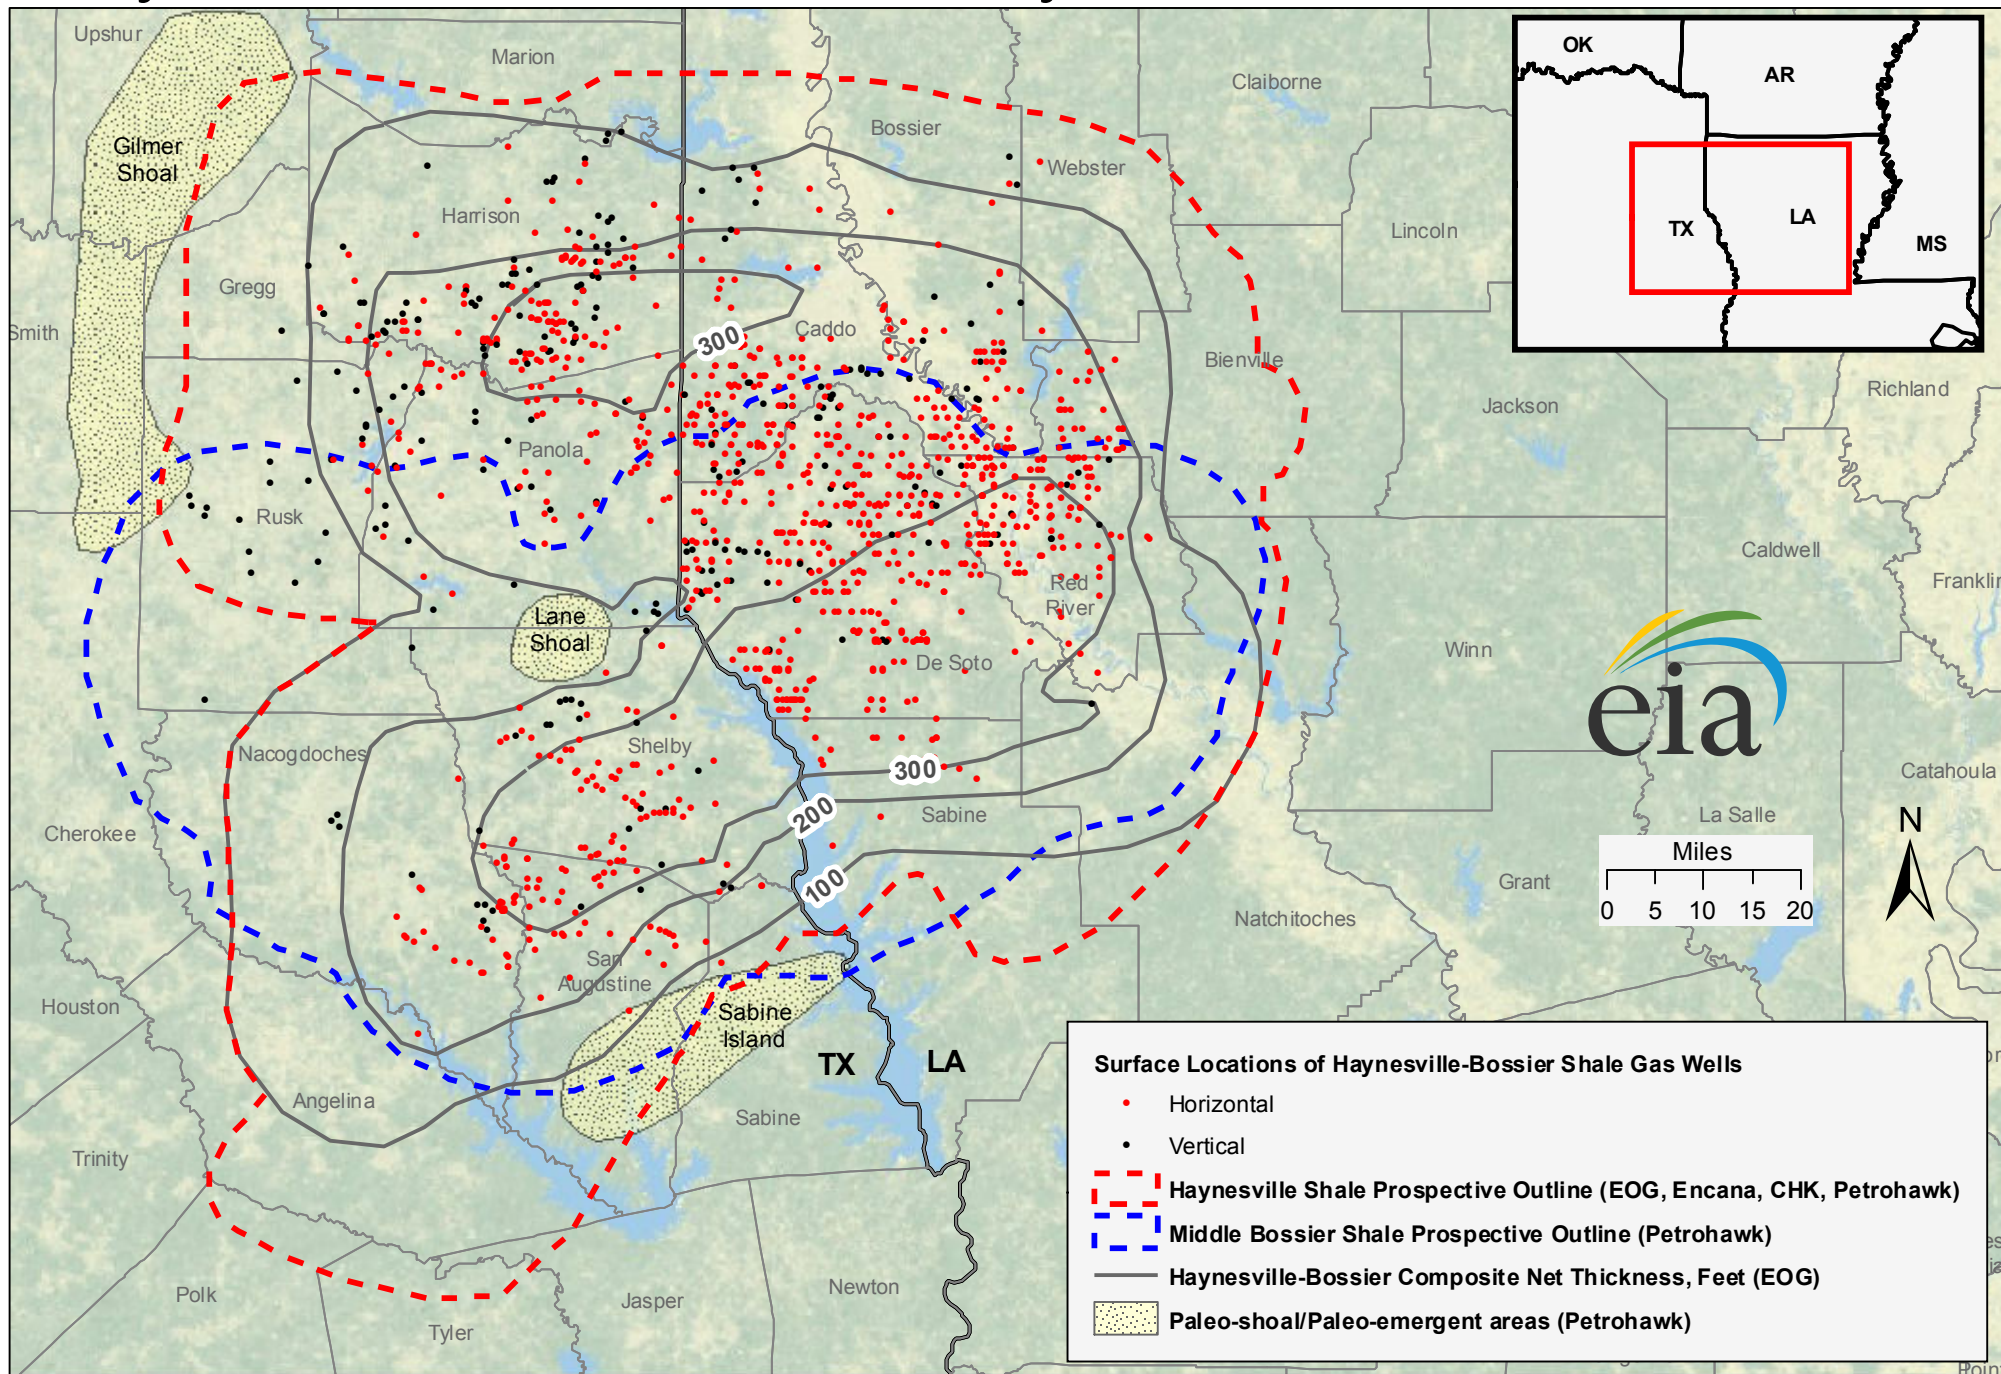

# Haynesville-Bossier Shale Play, Texas-Louisiana Salt Basin

Source: Energy Information Administration based on data from HPDI, TX Railroad Commission, LA Dept. of Natural Resources, Operators.  
 Updated May 26, 2011