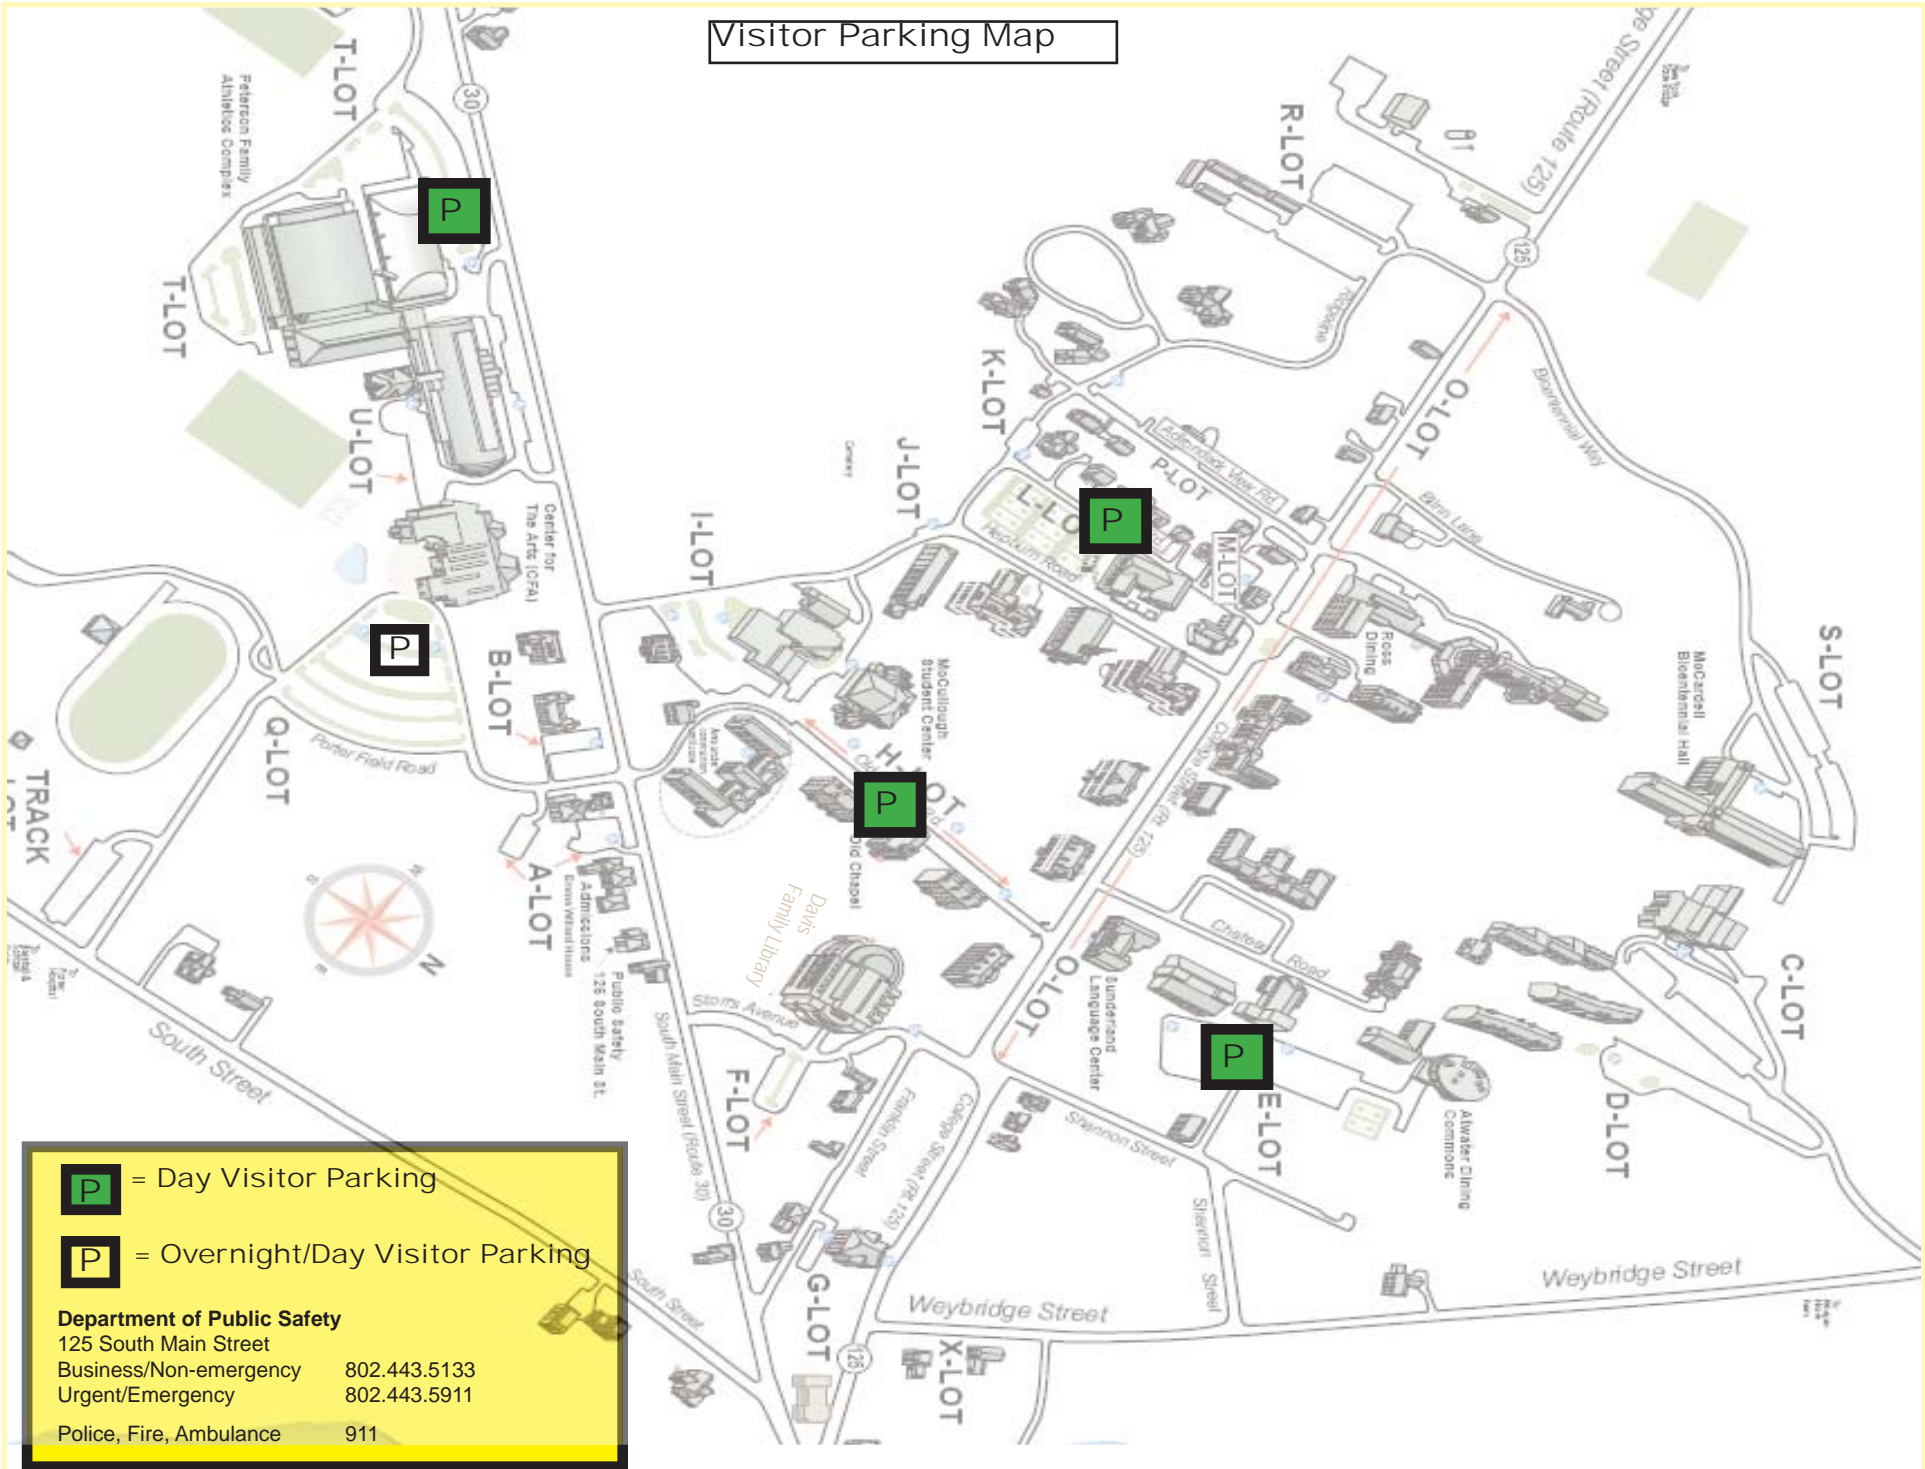

Visitor Parking Map

= Day Visitor Parking
= Overnight/Day Visitor Parking

Department of Public Safety
125 South Main Street
Business/Non-emergency 802.443.5133
Urgent/Emergency 802.443.5911
Police, Fire, Ambulance 911