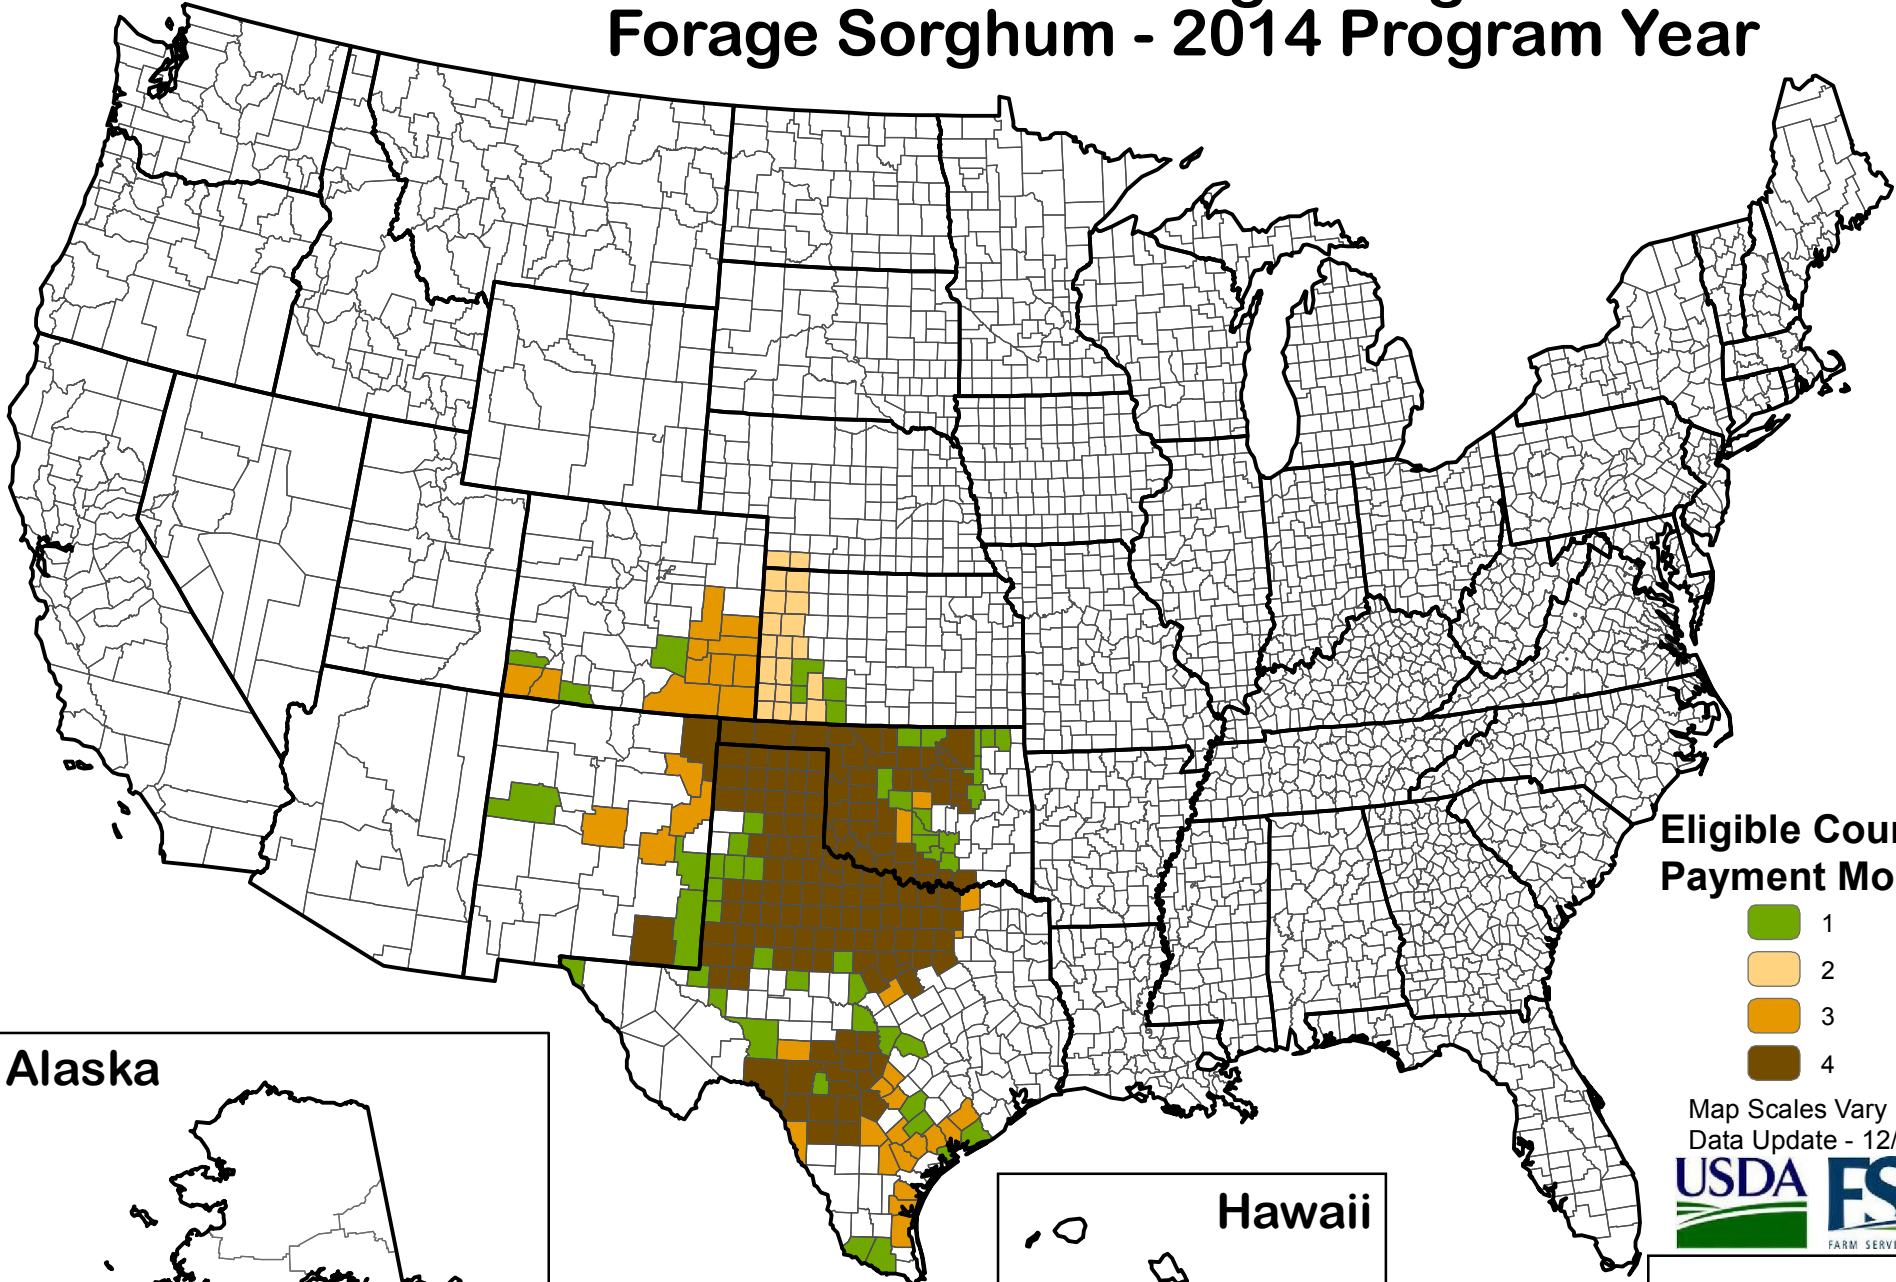

Livestock Forage Program Forage Sorghum - 2014 Program Year

Eligible County Payment Months

-  1
-  2
-  3
-  4

Map Scales Vary
Data Update - 12/11/14

Alaska

Hawaii

Puerto Rico