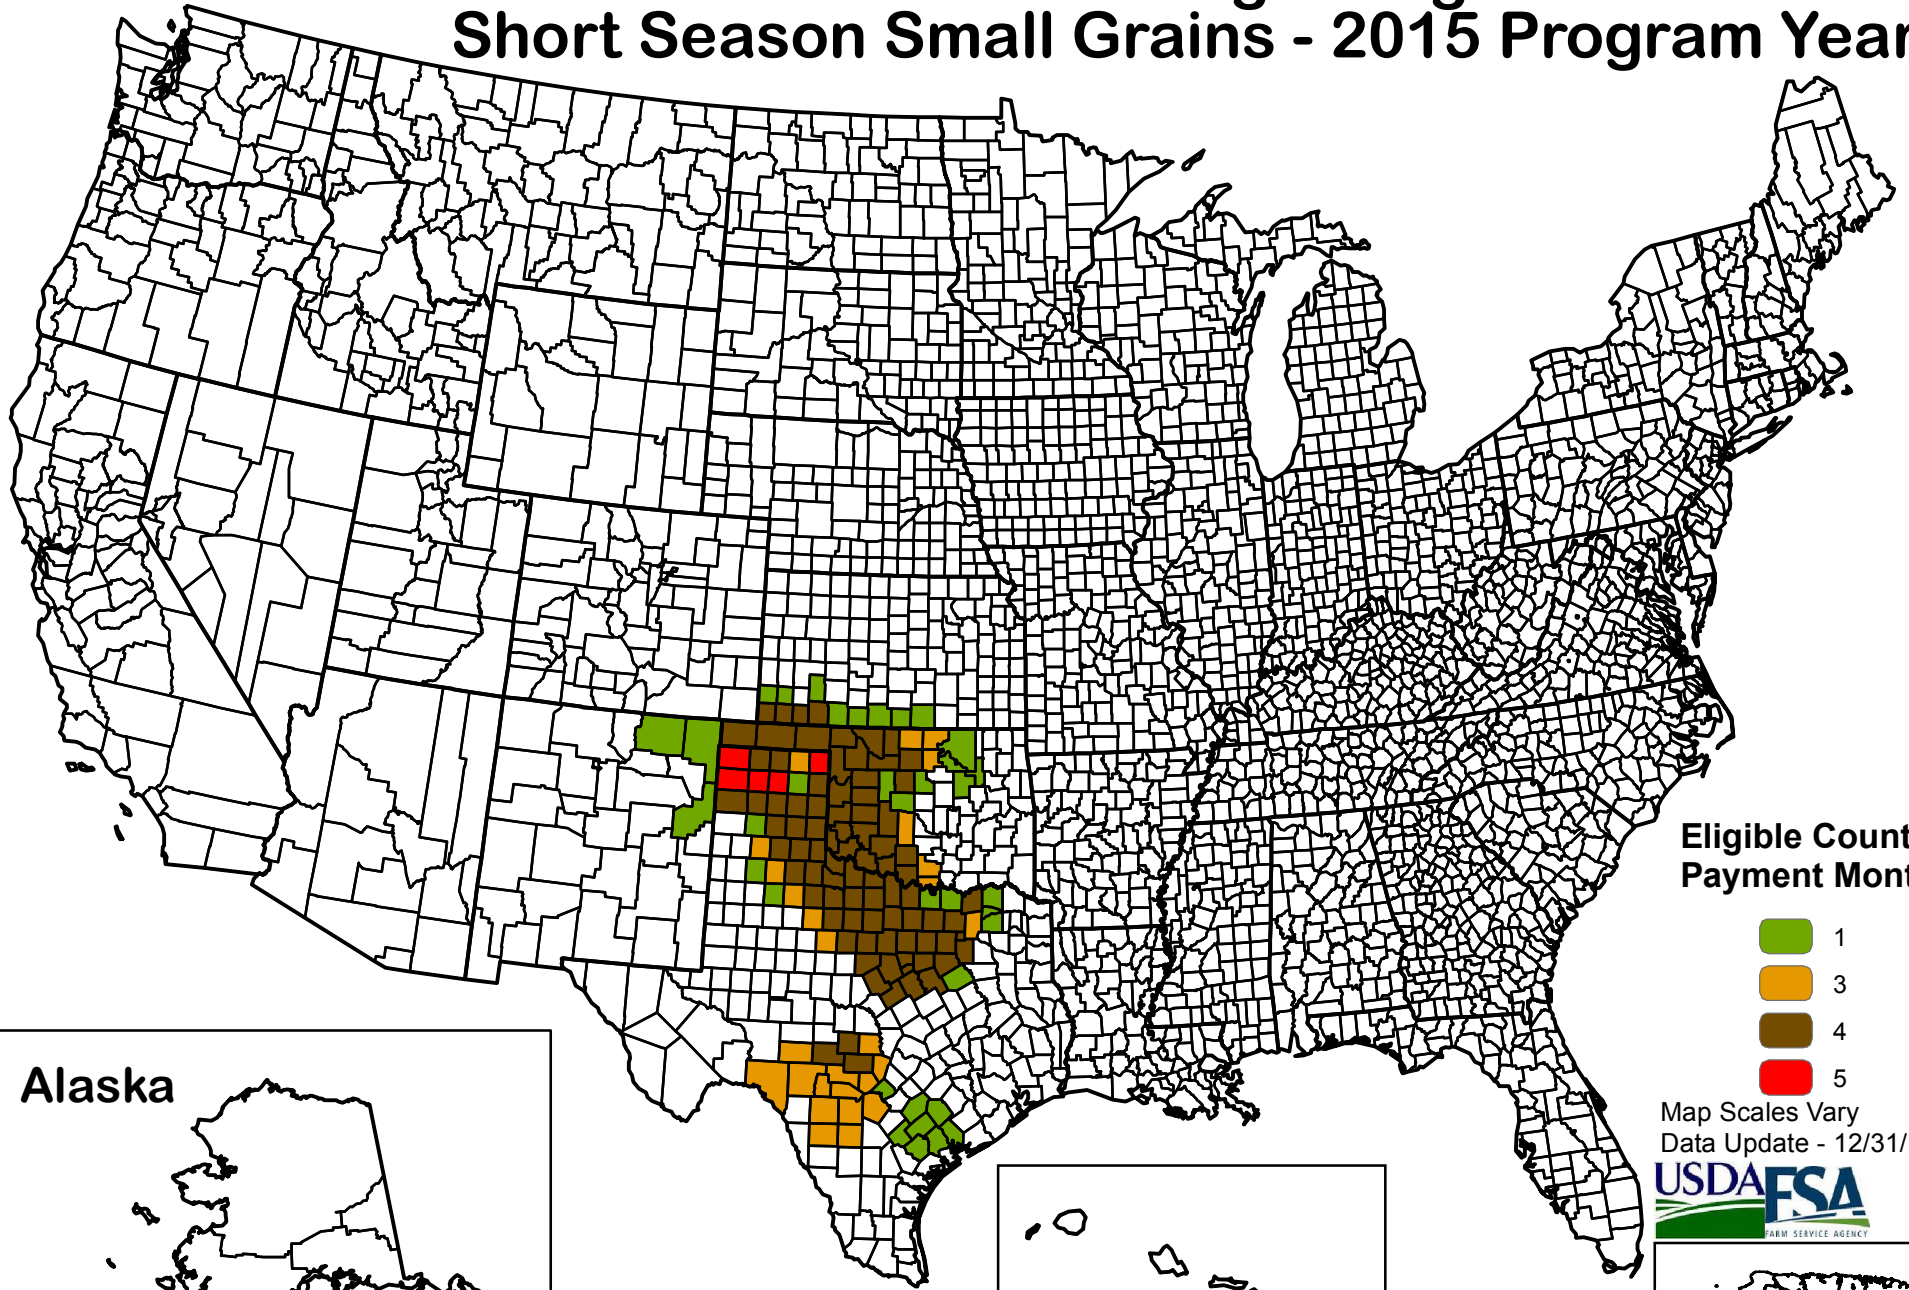

Livestock Forage Program Short Season Small Grains - 2015 Program Year

Eligible County
Payment Months

Map Scales Vary
Data Update - 12/31/15