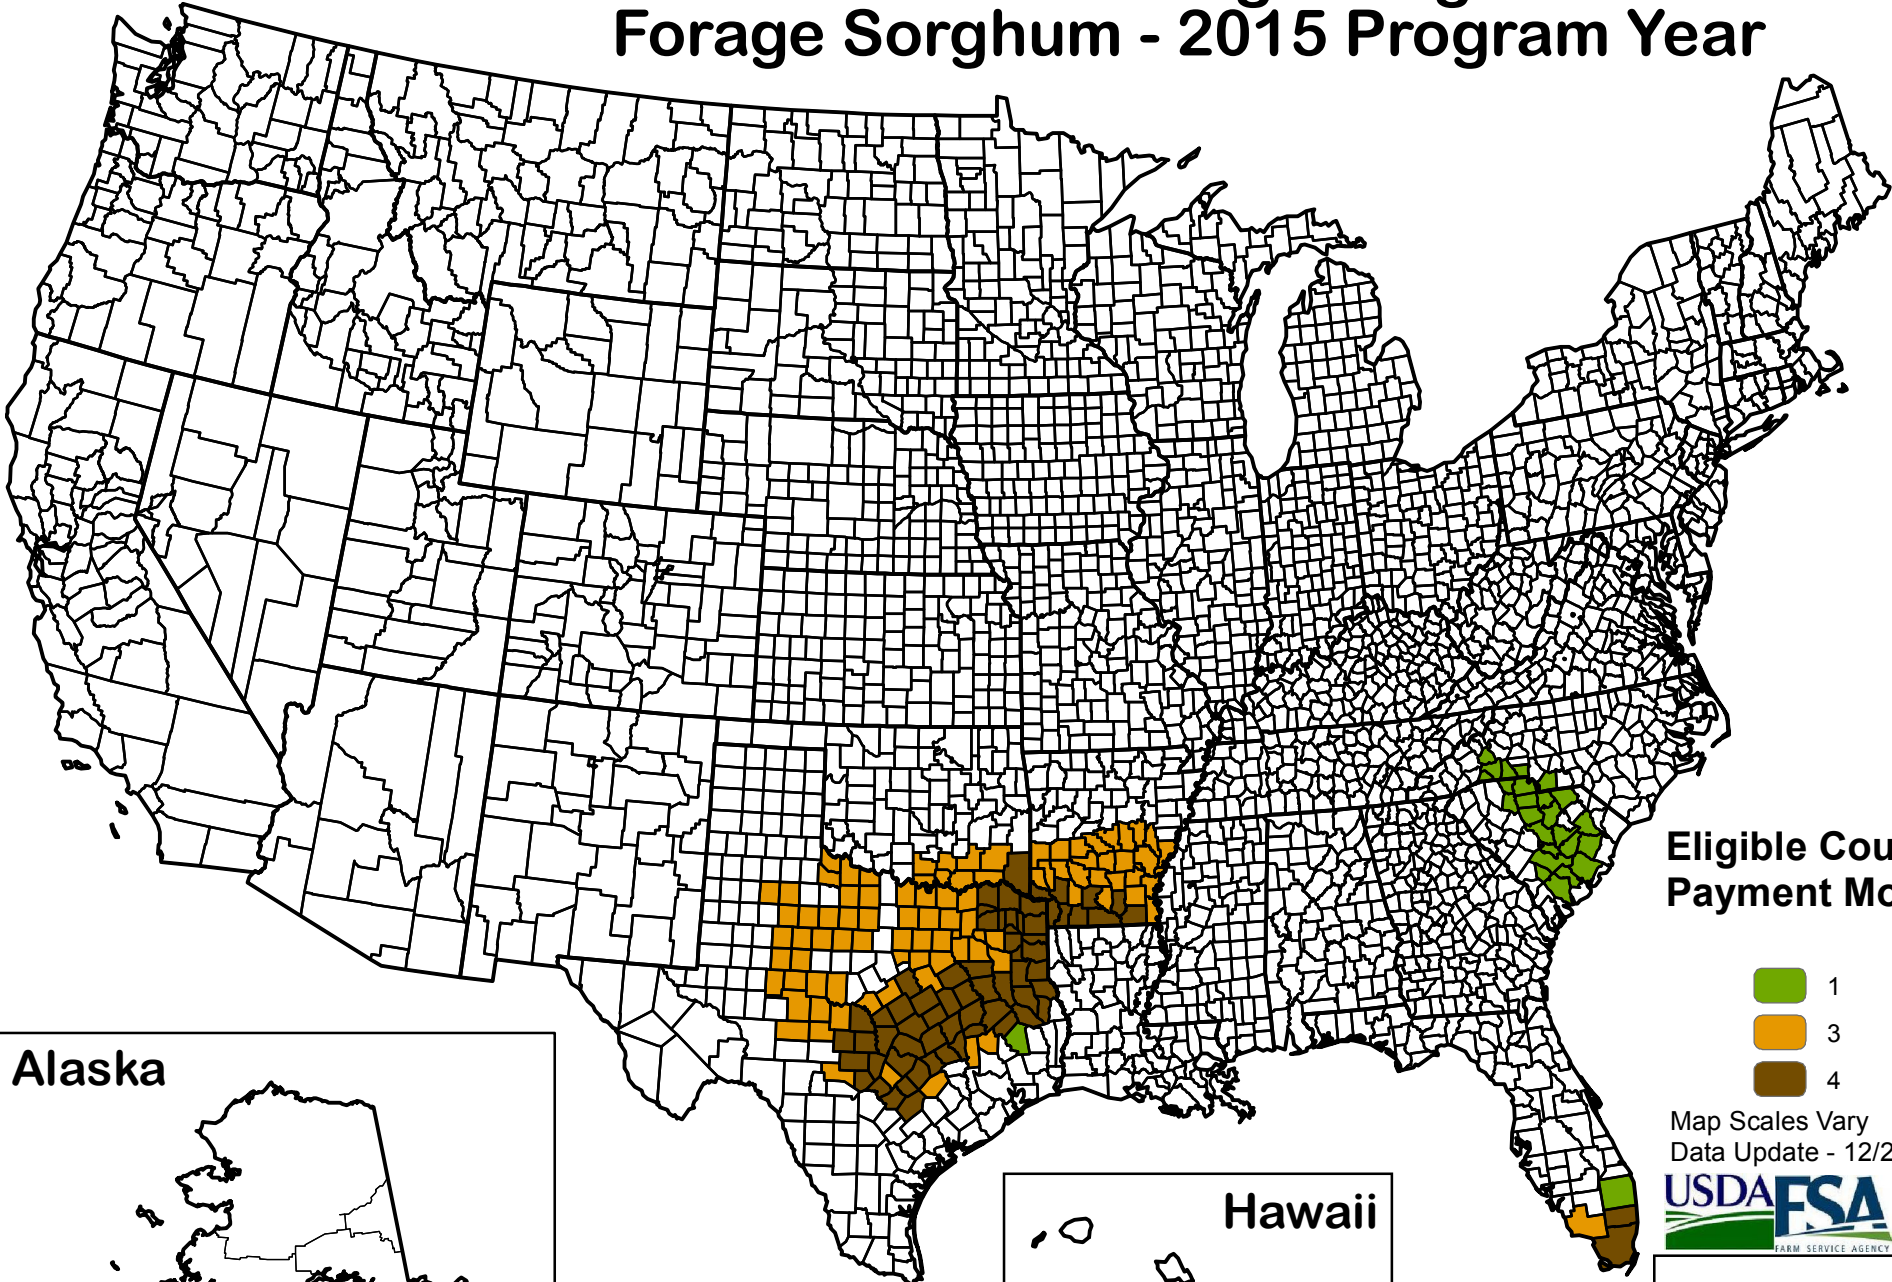

Livestock Forage Program Forage Sorghum - 2015 Program Year

Eligible County
Payment Months

- 1
- 3
- 4

Map Scales Vary
Data Update - 12/24/15

Alaska

Hawaii

Puerto Rico