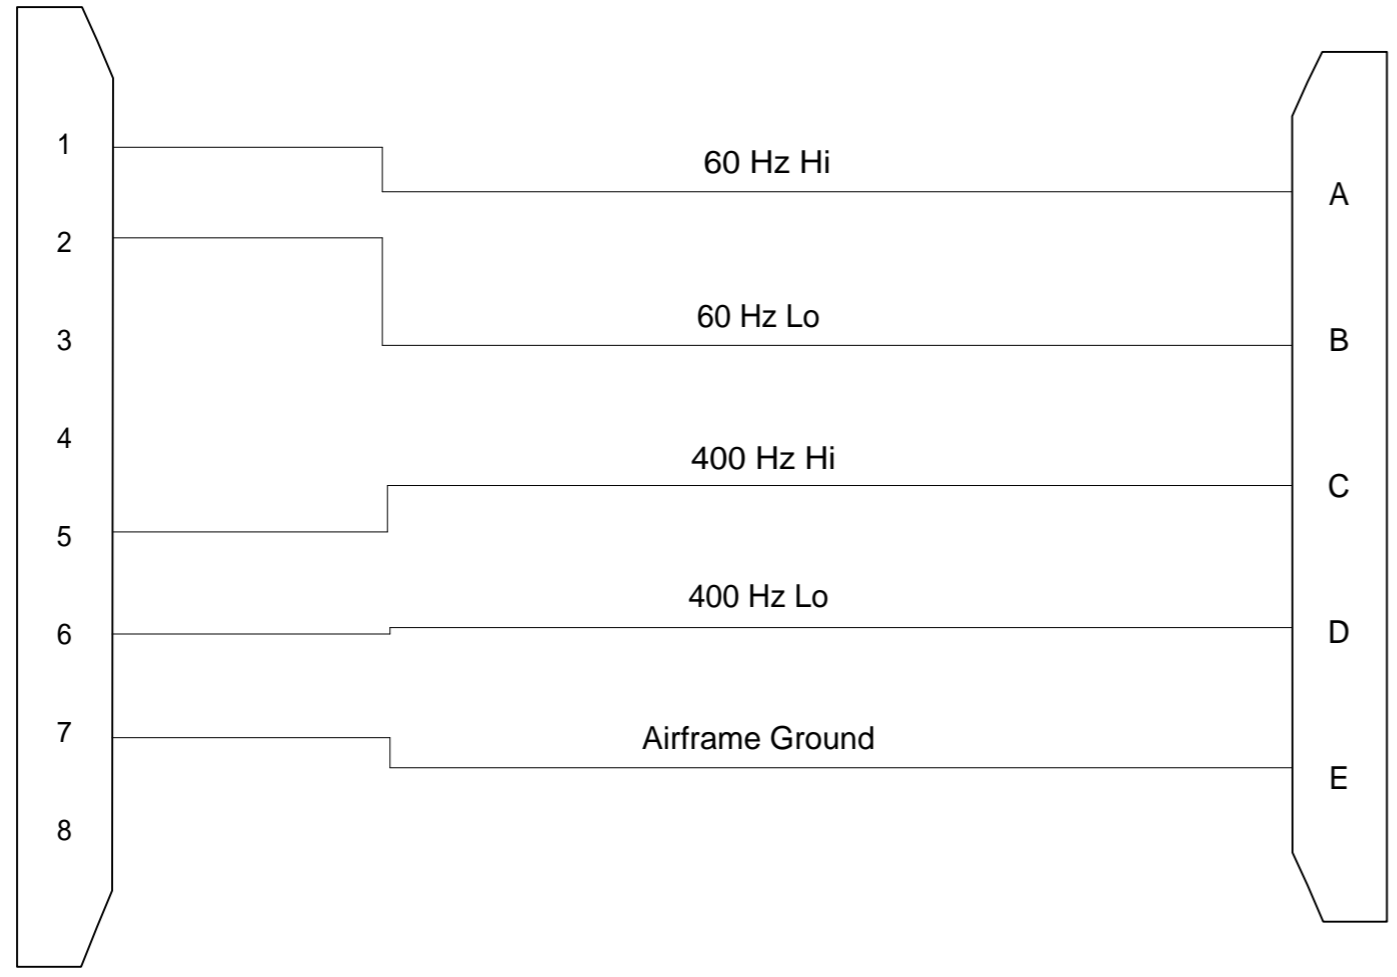

B3 Cabinet
 AC Power Drop
 FS 405L
 P328M

WLOPC Instrument
 Mounted in B3 Cabinet

3.5 Amps 400 Hz
 1 Amp 60 Hz Bus ???

Located:
 B3 Cabinet
 Aisle Face
 Forward Side
 28" High

M83723/76W1808N

M85049/52-1-18W SR

MS3476W14-5S

M85049/52-1-14W SR

Notes:

- AWG 16 Wires
- 50 Inches Long
- 60 Hz to Either Bus 1B or 2 Depending on Load Analysis (Bus 1B Shown)

BY	NAME	DATE	NATIONAL OCEANIC AND ATMOSPHERIC ADMINISTRATION AIRCRAFT OPERATIONS CENTER HANGAR 5, MACDILL AFB, FLORIDA 33621			
DRAWN	TML	5/05/06	TITLE WLOPC Power Cord B3 Cabinet Ozone '06			
CHECKED			CODE/IDENT NO.	SIZE	DWGNO.	REV.
STRESS						XXXXXXXXXX
PROJECTS			SCALE	NONE	filename.dxf	SHEET 1 OF 1
PROJECTS						
APPROVED						
REF						