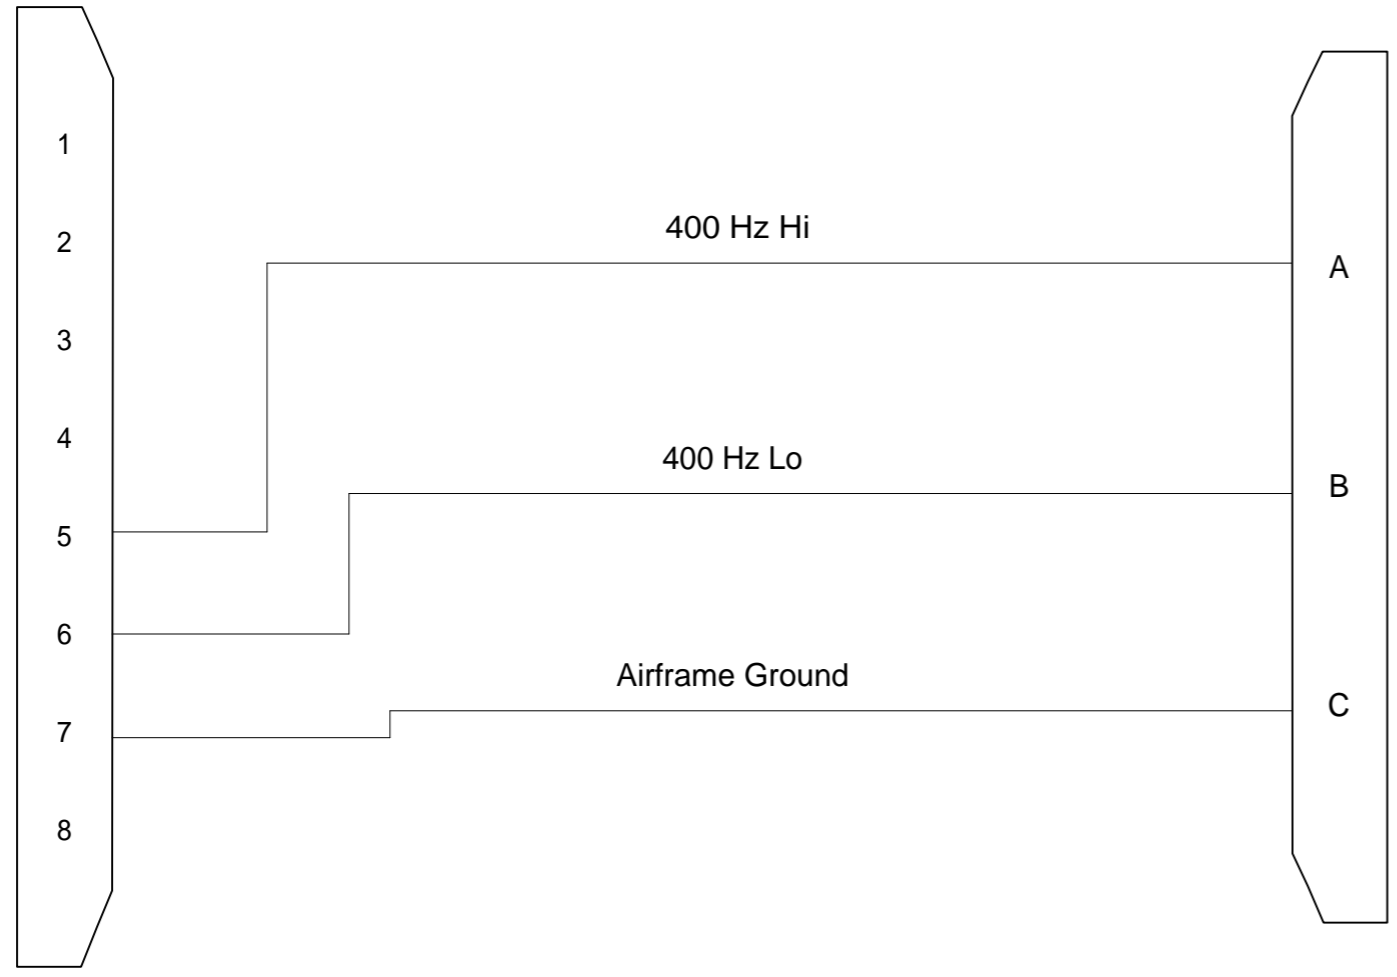

Sta 2-1
AC Power Drop
FS 439L
P146M

CCN Instrument
Mounted on Floor Fwd of Sta 2

2 Amps 400 Hz

Located:
Outboard Side
Forward Face
36" up

M83723/76W1808N

M85049/52-1-18W SR

MS3476W12-3S

M85049/52-1-12W SR

Notes:

- M22759/34-16-9 wire or equivalent
- 150 Inches Long

BY	NAME	DATE	NATIONAL OCEANIC AND ATMOSPHERIC ADMINISTRATION			
DRAWN	TML	7/23/06	AIRCRAFT OPERATIONS CENTER			
CHECKED			HANGAR 5, MACDILL AFB, FLORIDA 33621			
STRESS			TITLE			
PROJECTS			CCN Power Cord			
PROJECTS			Sta 2 Fwd (On Floor)			
APPROVED			Ozone '06			
REF			CODE/IDENT NO.	SIZE	DWGNO.	REV.
						XXXXXXXXXX
			SCALE	NONE	filename.dxf	SHEET 1 OF 1