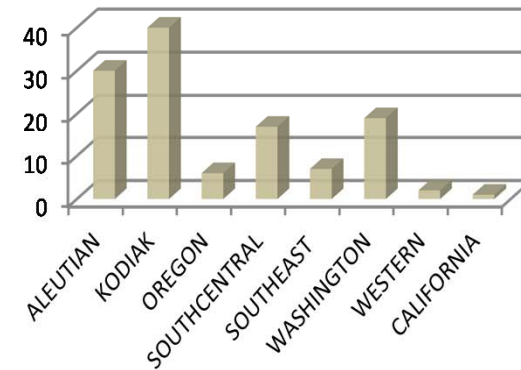

Fishing Fleet Profiles Addendum 09/05/2013

Groundfish Pot Fleet

Year Built

Length

Hailing Port

****NOTES**

Fleet determined by a targeted groundfish pot landing on a vessel with a non-trawl lip. The fleet has one of the highest amounts of cross-over of all the fleets

Catch by Weight

*130 total vessels

- *1 vessels are also in the Other BSAI Trawl Fleet
- *2 vessels are also in the CP Hook and Line Fleet
- *2 vessels are also in the CV Hook and Line Fleet
- *4 vessels are also in the CG Trawl Fleet
- *8 vessels are also in the WG Trawl Fleet
- *58 vessels are also in the Halibut IFQ Fleet
- *4 vessels are also in the Halibut CDQ Fleet
- *33 vessels are also in the Sablefish Fleet
- *32 vessels are also in the Crab Fleet
- *4 vessels are also in the Jig Fleet
- *1 vessel is also in the Scallop Fleet