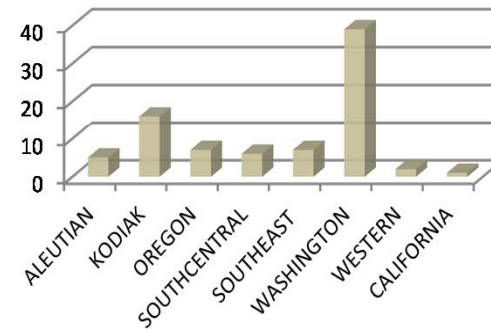

Hailing Port