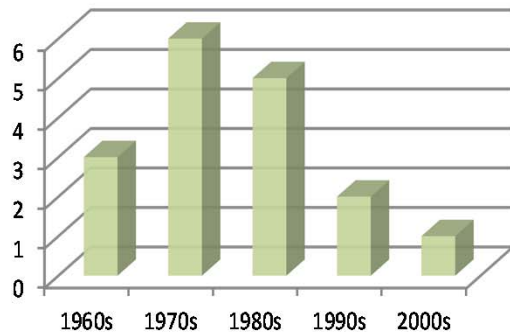

Other BSAI Trawl Fleet

Year Built