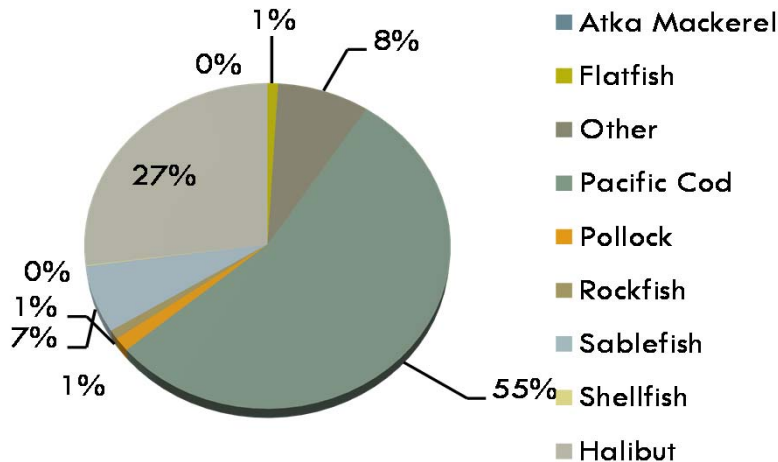

Fishing Fleet Profiles Addendum 09/05/2013

Longline Catcher Vessel Fleet

Year Built

Length

Hailing Port

Catch by Weight

****NOTES**

Fleet determined by a hook and line targeted pcod landing on a catcher vessel with a non-trawl LLP. 13 vessels were added to the fleet from 2011.

- *80 total vessels
- *6 vessels are also in the Jig Fleet
- *65 vessels are also in the Halibut IFQ Fleet
- *3 vessels are also in the Halibut CDQ Fleet
- *47 vessels are also in the Sablefish Fleet
- *2 vessels are also in the Groundfish Pot Fleet