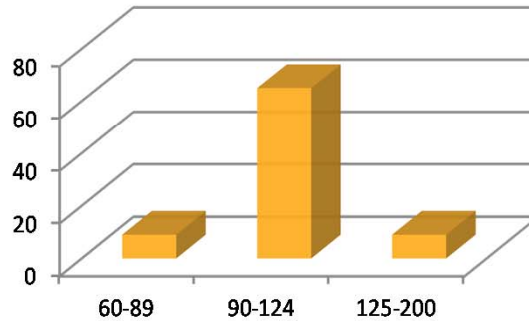

BSAI Crab Fleet

Length

**NOTES

Fleet determined by a crab landing in an identified rationalized crab fishery (example Bristol Bay Red King Crab). The fleet had 6 addition vessels in 2012 than 2011.

- *83 total vessels
- *3 vessels are also in the AFA CV Shoreside Fleet
- *2 vessel is also in the CP Hook and Line Fleet
- *32 vessels are also in the GF Pot Fleet
- *8 vessels are also in the Halibut IFQ Fleet
- *5 vessels are also in the Sablefish Fleet
- *1 vessel is also in the Other BSAI Trawl Fleet
- *2 vessels are also in the Scallop Fleet
- *1 vessel is also in the Halibut CDQ Fleet