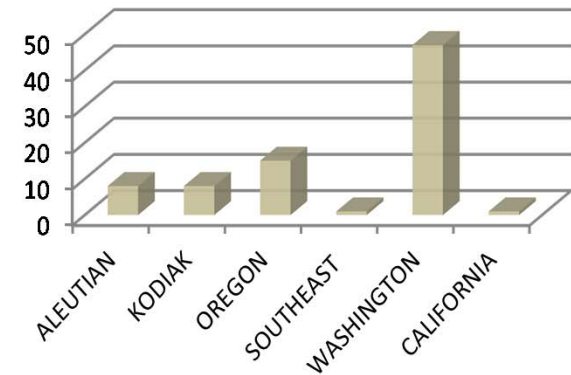

AFA Catcher Vessel Fleet

Year Built

Length

Hailing Port

****NOTES**

Fleet determined by targeted Pollock landing processed in the shoreside processing sector by a vessel holding an AFA Permit.

- *81 total vessels
- *7 vessels are also in the AFA Mothership Fleet
- *22 vessels are also in the CG Trawl Fleet
- *2 vessels are also in the WG Trawl Fleet
- *2 vessels are also in the Halibut IFQ Fleet
- *3 vessel is also in the Crab Fleet