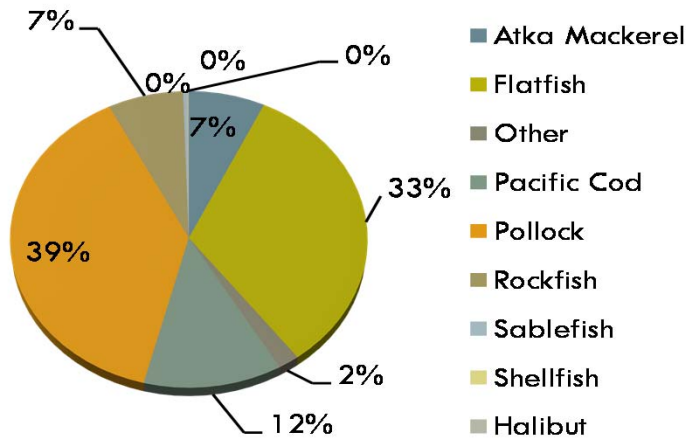

Catch by Weight

- *70 total vessels
- *8 vessels are also in the A80 Fleet
- *2 vessel is also in the AFA Mothership Fleet
- *22 vessels are also in the AFA Shoreside Fleet
- *8 vessels are also in the Other BSAI Trawl Fleet
- *4 vessels are also in the GF Pot Fleet
- *30 vessels are also in the WG Trawl Fleet
- *12 vessels are also in the Halibut IFQ Fleet
- *1 vessels are also in the Sablefish Fleet