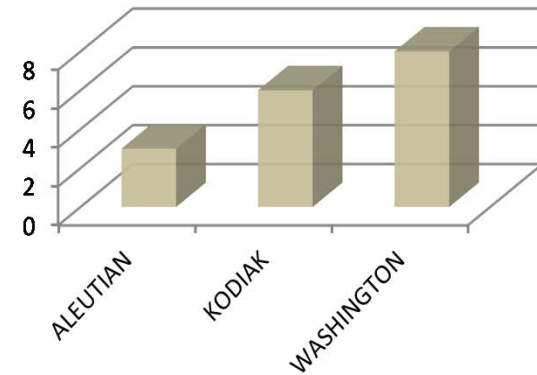

Fishing Fleet Profiles Addendum 09/05/2013

Other BSAI Trawl Fleet

Year Built

Length

Hailing Port

Catch by Weight

****NOTES**

Fleet determined by a BSAI trawl landing by a vessel not in the A80 or AFA fleets that has a trawl endorsed LLP. The fleet count fell by 4 YOY.