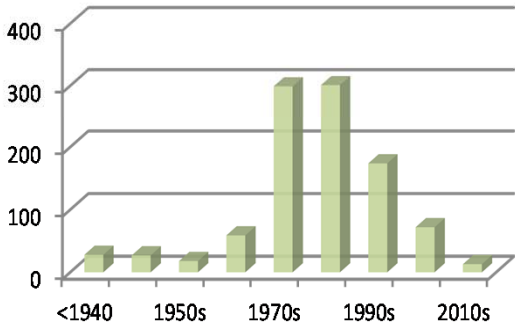

Halibut IFQ Fleet

Year Built