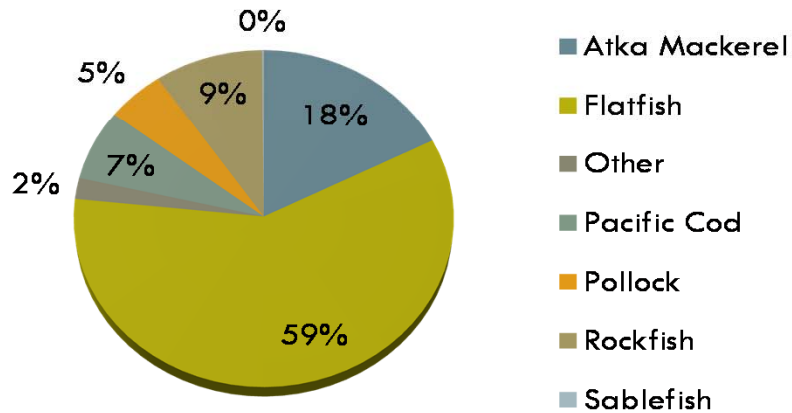

Catch by Weight

**NOTES

Fleet determined by Amendment 80 Official Record, removed CV's delivering to CPs from the fleet. Atka Mackerel catch went up 6% YOY as a percent of total catch.

- *21 total vessels
- *8 vessels are also in the CG Trawl Fleet
- *15 vessels are also in the WG Trawl Fleet
- *1 vessel is also in the AFA CP Fleet