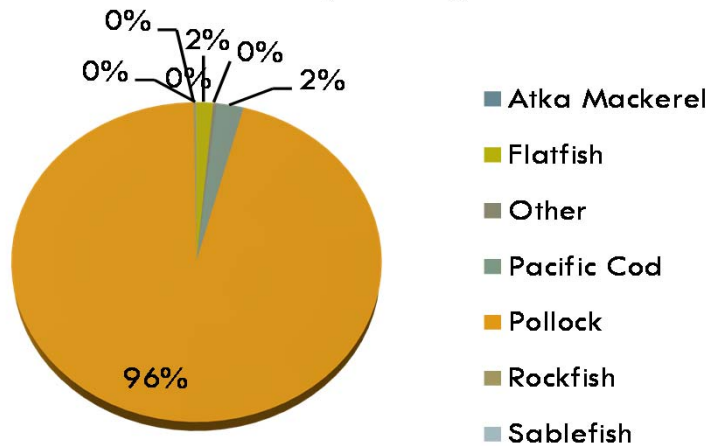

Catch by Weight

*15 total vessels

*7 vessels are also in the AFA CV Shoreside Fleet

*2 vessel is also in the CG Trawl Fleet