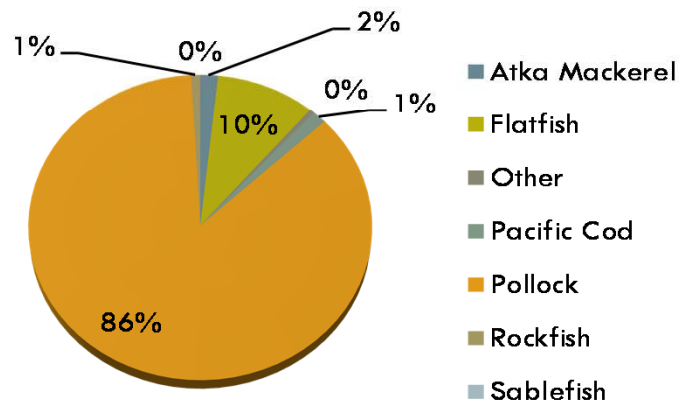

AFA Catcher Processor Fleet

Year Built

Length

Hailing Port

Catch by Weight

****NOTES**

Fleet determined by targeted Pollock landing processed in the catcher processor processing sector by a vessel holding an AFA Permit. One vessel was added to the fleet from 2011.