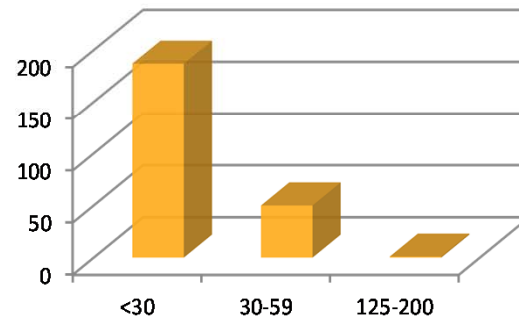

Halibut CDQ Fleet

Length

**NOTES

Fleet determined by a retained halibut permitted CDQ landing. Fleet continues to land the highest ratio of Halibut and Sablefish of all the fleets

- *238 total vessels
- *3 vessels are also in the CV Hook and Line Fleet
- *4 vessels are also in the GF Pot Fleet
- *36 vessels are also in the Halibut IFQ Fleet
- *11 vessels are also in the Sablefish Fleet
- *3 vessels are also in the Jig Fleet
- *1 vessel is also in the Crab Fleet