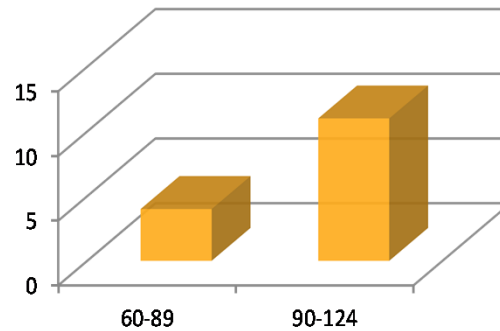

AFA Mothership Fleet

Length

**NOTES

Fleet determined by targeted Pollock landing processed in the mothership processing sector by a vessel holding an AFA Permit. One additional vessel participated in the fleet compared to 2011. Pacific Cod made up a smaller portion of the total catch 2% vs 5%.

*15 total vessels

*7 vessels are also in the AFA CV Shoreside Fleet

*2 vessel is also in the CG Trawl Fleet