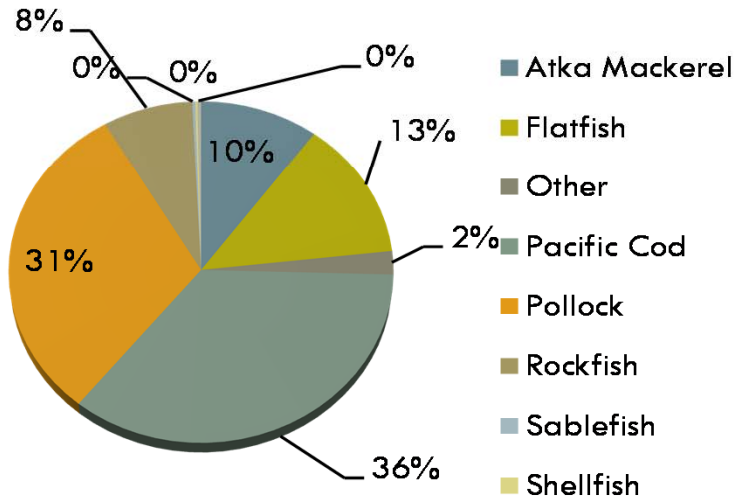

Fishing Fleet Profiles Addendum 09/05/2013

Other BSAI Trawl Fleet

Year Built

Length

Hailing Port

Catch by Weight

****NOTES**

Fleet determined by a BSAI trawl landing by a vessel not in the A80 or AFA fleets that has a trawl endorsed LLP. The fleet count fell by 4 YOY.

- *17 total vessels
- *1 vessels are also in the Groundfish Pot Fleet
- *8 vessels are also in the CG Trawl Fleet
- *5 vessels are also in the WG Trawl Fleet
- *1 vessel is also in the Halibut Fleet
- *1 vessel is also in the Scallop Fleet
- *1 vessel is also in the Sablefish Fleet
- *1 vessel is also in the Crab Fleet