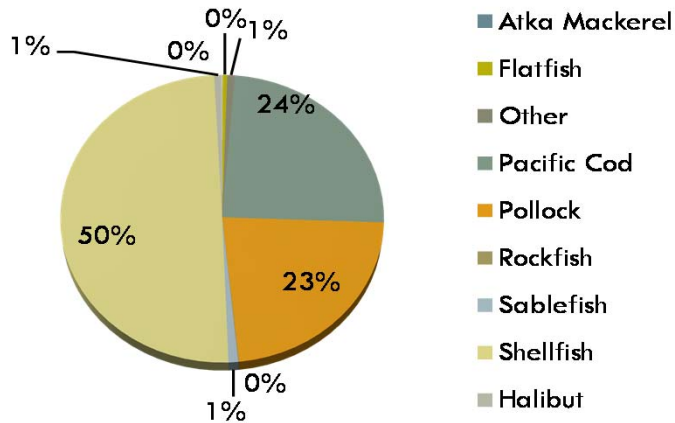

Fishing Fleet Profiles Addendum 09/05/2013

BSAI Crab Fleet

Year Built

Length

Hailing Port

Catch by Weight

****NOTES**

Fleet determined by a crab landing in an identified rationalized crab fishery (example Bristol Bay Red King Crab). The fleet had 6 addition vessels in 2012 than 2011.