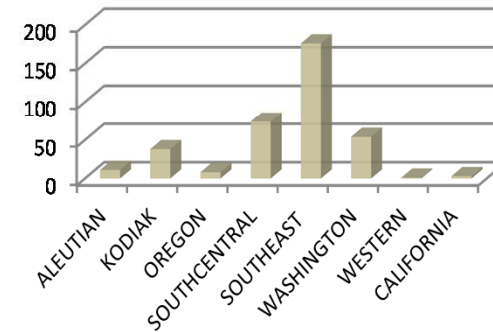

Sablefish Fleet

Year Built

Length

Hailing Port

Catch by Weight

****NOTES**

Fleet determined by a retained sablefish permitted landing. Includes CDQ Sablefish and IFQ Sablefish.

- *382 total vessels
- *9 vessels landed CDQ Sablefish
- *380 vessels landed IFQ Sablefish
- *13 vessels are also in the CP Hook and Line Fleet
- *47 vessels are also in the CV Hook and Line Fleet
- *33 vessels are also in the GF Pot Fleet
- *14 vessels are also in the Jig Fleet
- *5 vessels are also in the CG Trawl Fleet
- *3 vessels are also in the WG Trawl Fleet
- *339 vessels are also in the Halibut IFQ Fleet
- *5 vessels are also in the Crab Fleet
- *10 vessels are also in the Halibut CDQ Fleet
- *1 vessel was also in the Other BSAI Trawl Fleet