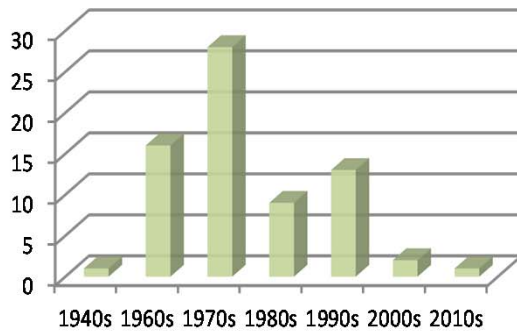

Fishing Fleet Profiles Addendum 09/05/2013

Jig Fleet

Vessel Names

SEAWITCH	VICTORY
SEBRIKA	VIGOR
SEDNA	VINDSAGA
SELDOVIA	VISCUS
SHARRELL	VOLGA
SHELLEY J	WATER RAT
SHEMYA	WEST BANK
SHOALS POINT	WEST CAPE
SHOW GIRL	WHALESONG
SILVER FOX	WILMA MAE
SILVER POINT	WOODSTOCK
SILVERSWORD	YENTNA
SKIFF	YORJIM
SNARK	ZIP
SONRAY	
SOULMATE	
SPANKER	
SPLICE	
ST PETER	
STARDUSTER	
SUKHOI	
SULTAN	
SUNRISE	
SUNSE	
TARKA	
TAVA	
THE HOCKING	
TRADITION	
TUCKAHOE	
VALIANT HUNTER	
VALLE LEE	
VELVET	

Central GOA Trawl Fleet

Year Built

Length

Hailing Port

****NOTES**

Fleet determined by a trawl landing in the Central Gulf by a vessel that has a central gulf trawl endorsed LLP. The fleet increased by 11 vessels YOY. The WG Trawl crossover double YOY.