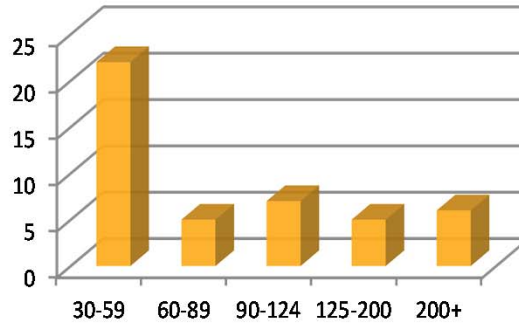

Fishing Fleet Profiles Addendum 09/05/2013

Western GOA Trawl Fleet

Year Built

Length

Hailing Port

Catch by Weight

****NOTES**

Fleet determined by a trawl landing in the Western Gulf by a vessel that has a western gulf trawl endorsed LLP.