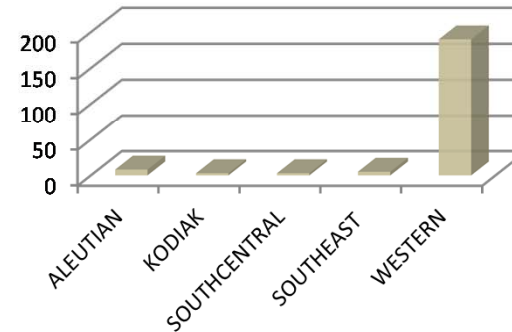

Hailing Port

**NOTES

Fleet determined by a retained halibut permitted CDQ landing. Fleet continues to land the highest ratio of Halibut and Sablefish of all the fleets