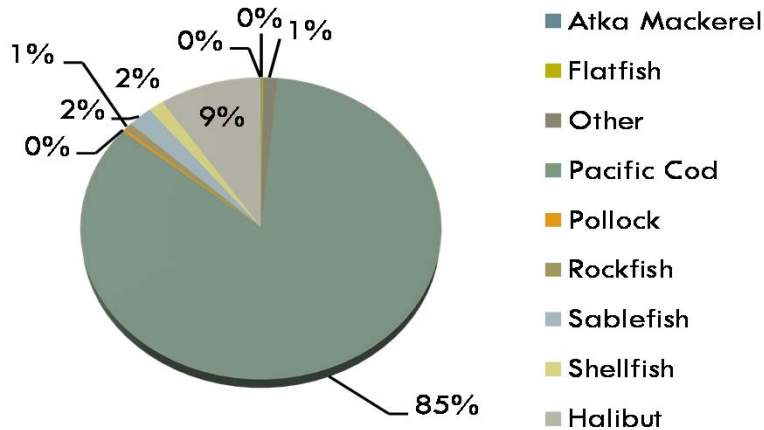

Fishing Fleet Profiles Addendum 09/05/2013

Jig Fleet

Year Built

Length

Hailing Port

Catch by Weight

**NOTES

Fleet determined by a targeted groundfish jig landing on a vessel with a non-trawl llp. The fleet added 126 vessels YOY, an increase of 107%. The influx appears to be mainly Southeastern Alaska based vessels. The catch by weight of Pacific cod dropped from 94% to 85% YOY with a shift to halibut.