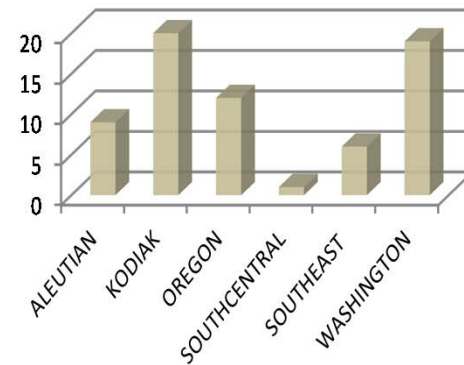

Central GOA Trawl Fleet

Year Built

Length

Hailing Port

****NOTES**

Fleet determined by a trawl landing in the Central Gulf by a vessel that has a central gulf trawl endorsed LLP. The fleet increased by 11 vessels YOY. The WG Trawl crossover double YOY.