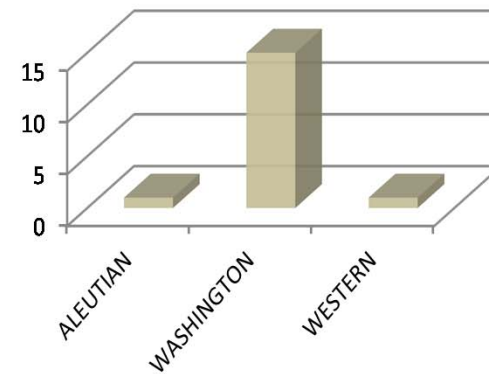

AFA Catcher Processor Fleet

Year Built

Length

Hailing Port

Catch by Weight

****NOTES**

Fleet determined by targeted Pollock landing processed in the catcher processor processing sector by a vessel holding an AFA Permit. One vessel was added to the fleet from 2011.