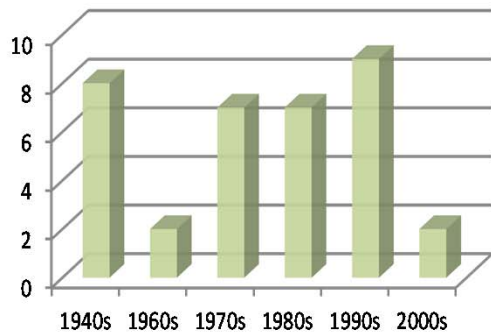

Freezer Longline Fleet

Year Built