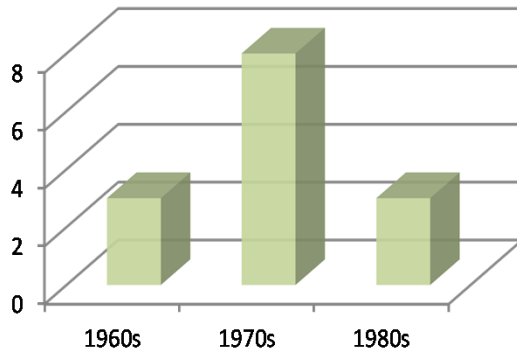

AFA Mothership Fleet

Year Built