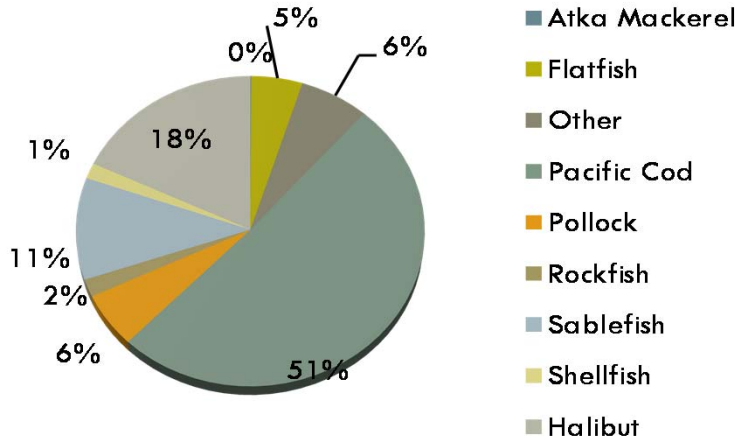

Sablefish Fleet

Year Built

Length

Hailing Port

Catch by Weight

****NOTES**

Fleet determined by a retained sablefish permitted landing. Includes CDQ Sablefish and IFQ Sablefish.

- *382 total vessels
- *9 vessels landed CDQ Sablefish
- *380 vessels landed IFQ Sablefish
- *13 vessels are also in the CP Hook and Line Fleet
- *47 vessels are also in the CV Hook and Line Fleet
- *33 vessels are also in the GF Pot Fleet
- *14 vessels are also in the Jig Fleet
- *5 vessels are also in the CG Trawl Fleet
- *3 vessels are also in the WG Trawl Fleet
- *339 vessels are also in the Halibut IFQ Fleet
- *5 vessels are also in the Crab Fleet
- *10 vessels are also in the Halibut CDQ Fleet
- *1 vessel was also in the Other BSAI Trawl Fleet