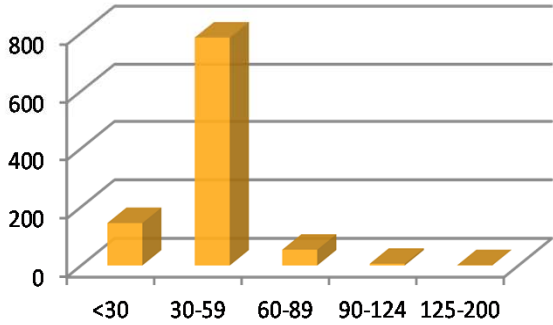

Halibut IFQ Fleet

Year Built

Length

Hailing Port

**NOTES

Fleet determined by a retained halibut permitted IFQ landing.

- *991 total vessels
- *2 vessels are also in the AFA Shoreside Fleet
- *1 vessels are also in the Other BSAI Trawl Fleet
- *2 vessels are also in the CP Hook and Line Fleet
- *65 vessels are also in the CV Hook and Line Fleet
- *57 vessels are also in the GF Pot Fleet
- *47 vessels are also in the Jig Fleet
- *12 vessels are also in the CG Trawl Fleet
- *8 vessels are also in theWG Trawl Fleet
- *339 vessels are also in the Sablefish Fleet
- *36 vessels landed CDQ Halibut
- *5 vessels are also in the Crab Fleet