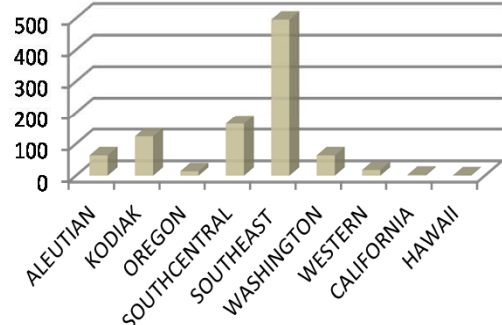

Fishing Fleet Profiles Addendum 09/05/2013

Halibut IFQ Fleet

Year Built

Length

Hailing Port

****NOTES**

Fleet determined by a retained halibut permitted IFQ landing.

Catch by Weight