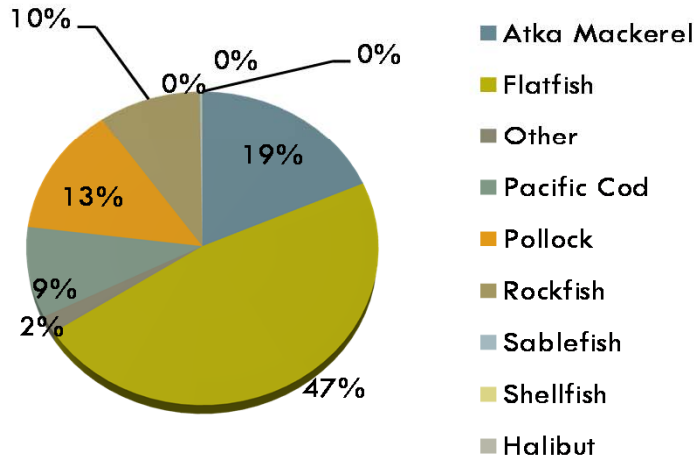

Fishing Fleet Profiles Addendum 09/05/2013

Western GOA Trawl Fleet

Year Built

Length

Hailing Port

Catch by Weight

****NOTES**

Fleet determined by a trawl landing in the Western Gulf by a vessel that has a western gulf trawl endorsed LLP.