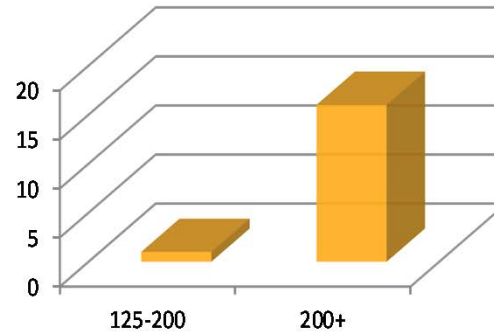

AFA Catcher Processor Fleet

Length

**NOTES

Fleet determined by targeted Pollock landing processed in the catcher processor processing sector by a vessel holding an AFA Permit. One vessel was added to the fleet from 2011.

*17 total vessels

*1 vessel is also in the A80 Fleet

*1 vessel is also in the WG Trawl Fleet