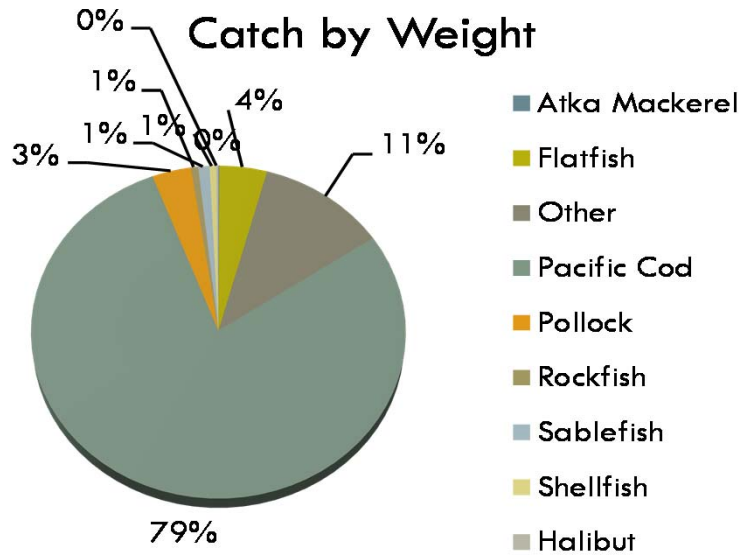

Freezer Longline Fleet

Year Built

Length

Hailing Port

****NOTES**

Fleet determined by a hook and line groundfish landing in the catcher processor harvesting sector by a vessel that has a catcher processor and non-trawl endorsed LLP. Fleet crossover with Halibut Fleet decreased by 5 YOY.