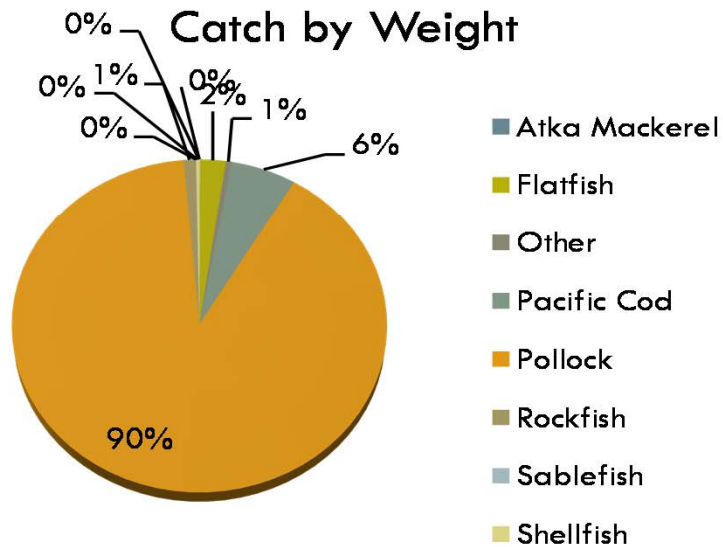

AFA Catcher Vessel Fleet

Year Built

Length

Hailing Port

****NOTES**

Fleet determined by targeted Pollock landing processed in the shoreside processing sector by a vessel holding an AFA Permit.

- *81 total vessels
- *7 vessels are also in the AFA Mothership Fleet
- *22 vessels are also in the CG Trawl Fleet
- *2 vessels are also in the WG Trawl Fleet
- *2 vessels are also in the Halibut IFQ Fleet
- *3 vessel is also in the Crab Fleet