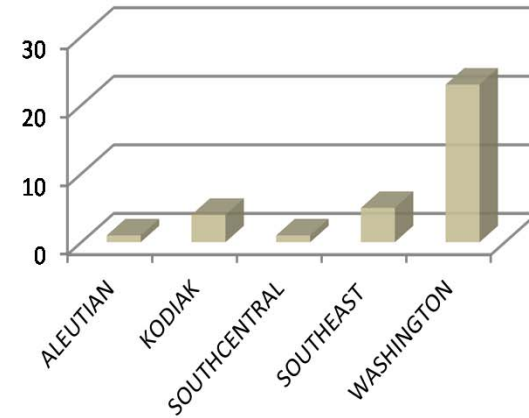

Freezer Longline Fleet

Year Built

Length

Hailing Port

****NOTES**

Fleet determined by a hook and line groundfish landing in the catcher processor harvesting sector by a vessel that has a catcher processor and non-trawl endorsed LLP. Fleet crossover with Halibut Fleet decreased by 5 YOY.

- *35 total vessels
- *2 vessels are also in the Groundfish Pot Fleet
- *2 vessels are also in the Halibut Fleet
- *13 vessels are also in the Sablefish Fleet
- *2 vessel is also in the Crab Fleet

Freezer Longline Fleet