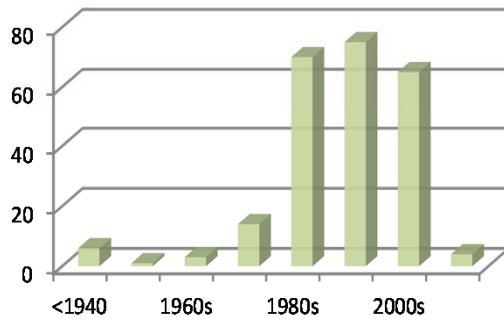

Halibut CDQ Fleet

Year Built