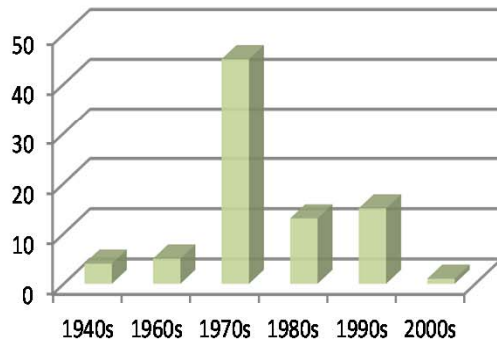

BSAI Crab Fleet

Year Built