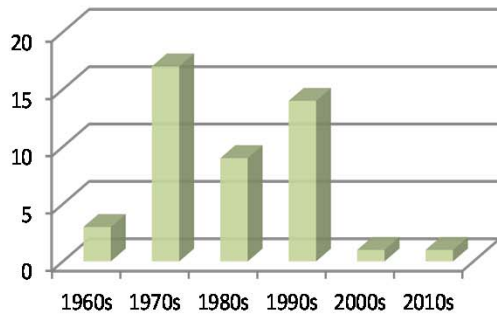

Fishing Fleet Profiles Addendum 09/05/2013

Western GOA Trawl Fleet

Year Built

Length

Hailing Port

Catch by Weight

****NOTES**

Fleet determined by a trawl landing in the Western Gulf by a vessel that has a western gulf trawl endorsed LLP.