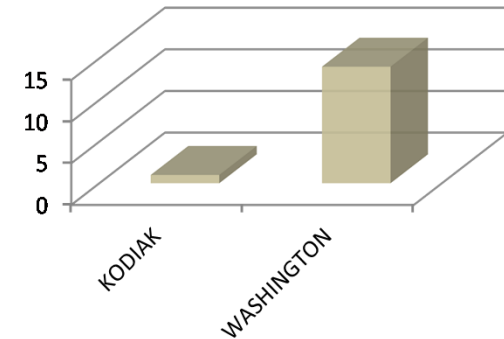

AFA Mothership Fleet

Year Built

Length

Hailing Port

**NOTES

Fleet determined by targeted Pollock landing processed in the mothership processing sector by a vessel holding an AFA Permit. One additional vessel participated in the fleet compared to 2011. Pacific Cod made up a smaller portion of the total catch 2% vs 5%.