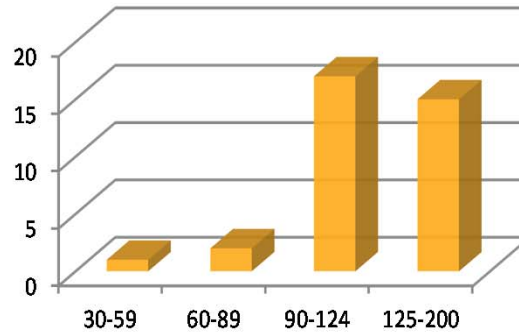

Freezer Longline Fleet

Year Built

Length

Hailing Port

****NOTES**

Fleet determined by a hook and line groundfish landing in the catcher processor harvesting sector by a vessel that has a catcher processor and non-trawl endorsed LLP. Fleet crossover with Halibut Fleet decreased by 5 YOY.