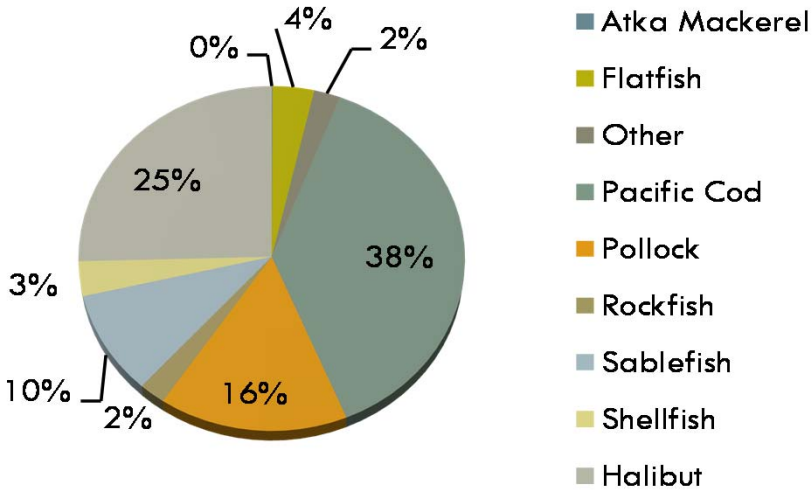

Fishing Fleet Profiles Addendum 09/05/2013

Halibut IFQ Fleet

Year Built

Length

Hailing Port

****NOTES**

Fleet determined by a retained halibut permitted IFQ landing.

Catch by Weight

- *991 total vessels
- *2 vessels are also in the AFA Shoreside Fleet
- *1 vessels are also in the Other BSAI Trawl Fleet
- *2 vessels are also in the CP Hook and Line Fleet
- *65 vessels are also in the CV Hook and Line Fleet
- *57 vessels are also in the GF Pot Fleet
- *47 vessels are also in the Jig Fleet
- *12 vessels are also in the CG Trawl Fleet
- *8 vessels are also in theWG Trawl Fleet
- *339 vessels are also in the Sablefish Fleet
- *36 vessels landed CDQ Halibut
- *5 vessels are also in the Crab Fleet