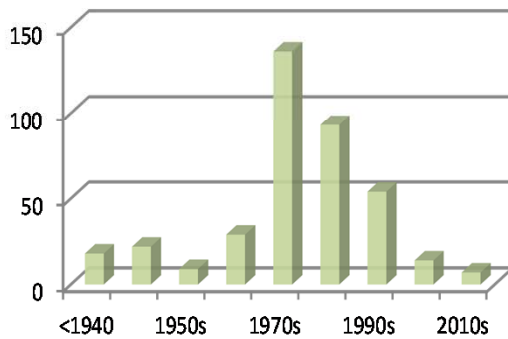

Sablefish Fleet

Year Built

Length

Hailing Port

Catch by Weight

****NOTES**

Fleet determined by a retained sablefish permitted landing. Includes CDQ Sablefish and IFQ Sablefish.

- *382 total vessels
- *9 vessels landed CDQ Sablefish
- *380 vessels landed IFQ Sablefish
- *13 vessels are also in the CP Hook and Line Fleet
- *47 vessels are also in the CV Hook and Line Fleet
- *33 vessels are also in the GF Pot Fleet
- *14 vessels are also in the Jig Fleet
- *5 vessels are also in the CG Trawl Fleet
- *3 vessels are also in the WG Trawl Fleet
- *339 vessels are also in the Halibut IFQ Fleet
- *5 vessels are also in the Crab Fleet
- *10 vessels are also in the Halibut CDQ Fleet
- *1 vessel was also in the Other BSAI Trawl Fleet