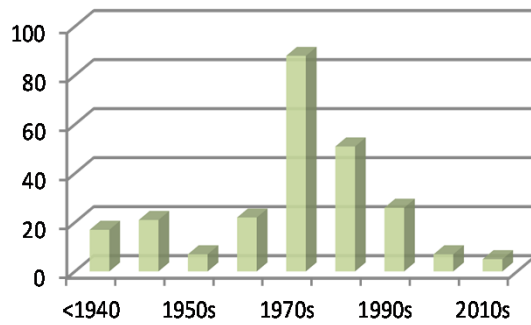

Fishing Fleet Profiles Addendum 09/05/2013

Jig Fleet

Year Built

Length

Hailing Port

Catch by Weight

**NOTES

Fleet determined by a targeted groundfish jig landing on a vessel with a non-trawl llp. The fleet added 126 vessels YOY, an increase of 107%. The influx appears to be mainly Southeastern Alaska based vessels. The catch by weight of Pacific cod dropped from 94% to 85% YOY with a shift to halibut.