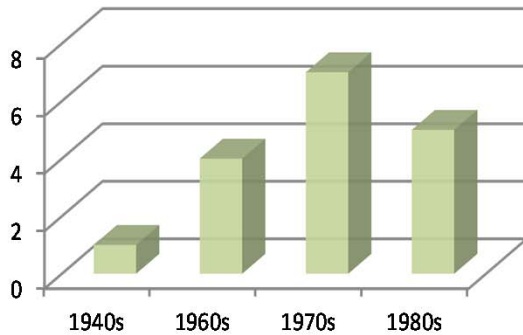

Amendment 80 Fleet

Catch by Weight

**NOTES

Fleet determined by Amendment 80 Official Record, removed CV's delivering to CPs from the fleet. Atka Mackerel catch went up 6% YOY as a percent of total catch.

AFA Catcher Processor Fleet

Year Built

Length

Hailing Port

Catch by Weight

****NOTES**

Fleet determined by targeted Pollock landing processed in the catcher processor processing sector by a vessel holding an AFA Permit. One vessel was added to the fleet from 2011.