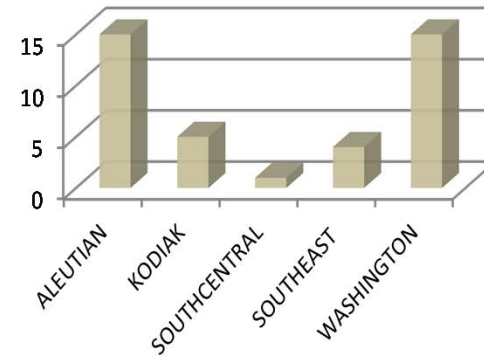

Fishing Fleet Profiles Addendum 09/05/2013

Western GOA Trawl Fleet

Year Built

Length

Hailing Port

Catch by Weight

****NOTES**

Fleet determined by a trawl landing in the Western Gulf by a vessel that has a western gulf trawl endorsed LLP.