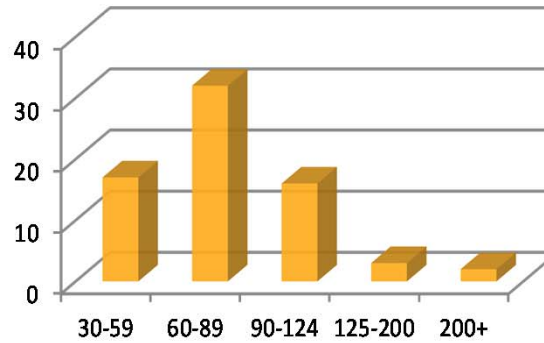

Central GOA Trawl Fleet

Year Built

Length

Hailing Port

****NOTES**

Fleet determined by a trawl landing in the Central Gulf by a vessel that has a central gulf trawl endorsed LLP. The fleet increased by 11 vessels YOY. The WG Trawl crossover double YOY.