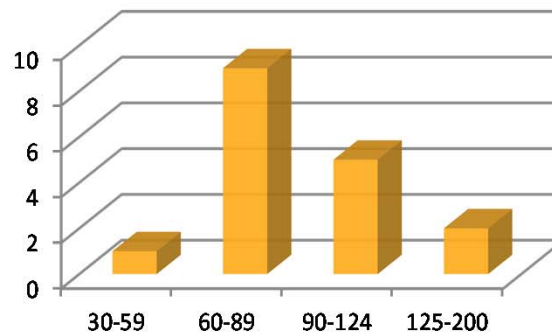

Fishing Fleet Profiles Addendum 09/05/2013

Other BSAI Trawl Fleet

Year Built

Length

Hailing Port

Catch by Weight

****NOTES**

Fleet determined by a BSAI trawl landing by a vessel not in the A80 or AFA fleets that has a trawl endorsed LLP. The fleet count fell by 4 YOY.