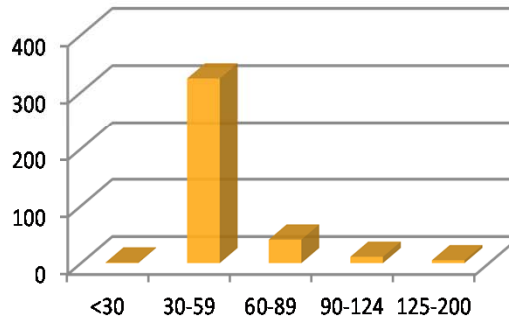

Sablefish Fleet

Year Built

Length

Hailing Port

Catch by Weight

****NOTES**

Fleet determined by a retained sablefish permitted landing. Includes CDQ Sablefish and IFQ Sablefish.

- *382 total vessels
- *9 vessels landed CDQ Sablefish
- *380 vessels landed IFQ Sablefish
- *13 vessels are also in the CP Hook and Line Fleet
- *47 vessels are also in the CV Hook and Line Fleet
- *33 vessels are also in the GF Pot Fleet
- *14 vessels are also in the Jig Fleet
- *5 vessels are also in the CG Trawl Fleet
- *3 vessels are also in the WG Trawl Fleet
- *339 vessels are also in the Halibut IFQ Fleet
- *5 vessels are also in the Crab Fleet
- *10 vessels are also in the Halibut CDQ Fleet
- *1 vessel was also in the Other BSAI Trawl Fleet