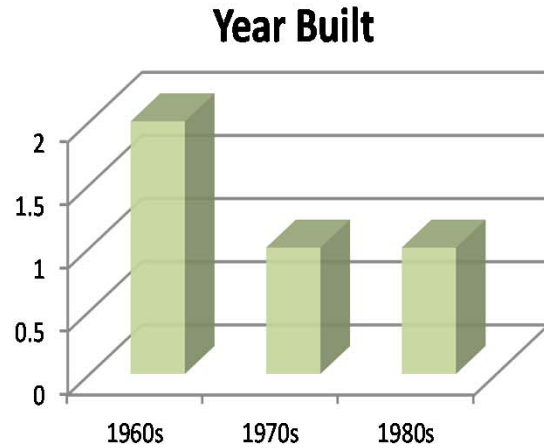

Scallop Fleet

Vessel Names

ARCTIC HUNTER
KILKENNY
OCEAN HUNTER
PROVIDER

**NOTES

Fleet determined by a scallop landing. Fishery if managed jointly be State and Federal managers.

*4 total vessels

*1 vessel is also in the Other BSAI Trawl Fleet

*2 vessel is also in the Crab Fleet

Fleet Crossover

Fleet	A80	AFA Catcher Processors	AFA Motorship	AFA Catcher Vessels	Other BSAI Trawl	Freezer Longline	Longline Catcher Vessels	Groundfish Pot	Jig	Central Gulf Trawl	Western Gulf Trawl	Halibut IFQ	Halibut CDQ	Sablefish	BSAI Crab	Scallop
A80	21	1	0	0	0	0	0	0	0	8	15	0	0	0	0	0
AFA Catcher Processors	1	17	0	0	0	0	0	0	0	0	1	0	0	0	0	0
AFA Motorship	0	0	15	7	0	0	0	0	0	2	0	0	0	0	0	0
AFA Catcher Vessels	0	0	7	81	0	0	0	0	0	22	2	2	0	0	3	0
Other BSAI Trawl	0	0	0	0	17	0	0	1	0	8	5	1	0	1	1	1
Freezer Longline	0	0	0	0	0	35	0	2	0	0	0	2	0	13	2	0
Longline Catcher Vessels	0	0	0	0	0	0	80	2	6	0	0	65	3	47	0	0
Groundfish Pot	0	0	0	0	1	2	2	130	4	4	8	57	4	33	32	1
Jig	0	0	0	0	0	0	6	4	244	0	0	47	3	14	0	0
Central Gulf Trawl	8	0	2	22	8	0	0	4	0	70	30	12	0	5	0	0
Western Gulf Trawl	15	1	0	2	5	0	0	8	0	30	45	8	0	3	0	0
Halibut IFQ	0	0	0	2	1	2	65	57	47	12	8	991	36	339	8	0
Halibut CDQ	0	0	0	0	0	0	3	4	3	0	0	36	238	11	1	0
Sablefish	0	0	0	0	1	13	47	33	14	5	3	339	11	382	5	0
BSAI Crab	0	0	0	3	1	2	0	32	0	0	0	8	1	5	83	2
Scallop	0	0	0	0	1	0	0	1	0	0	0	0	0	0	2	4