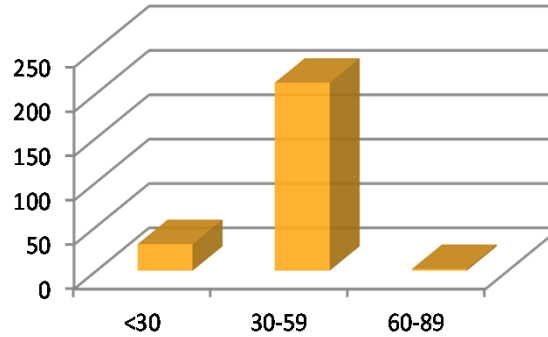

Fishing Fleet Profiles Addendum 09/05/2013

Jig Fleet

Year Built

Length

Hailing Port

Catch by Weight

**NOTES

Fleet determined by a targeted groundfish jig landing on a vessel with a non-trawl llp. The fleet added 126 vessels YOY, an increase of 107%. The influx appears to be mainly Southeastern Alaska based vessels. The catch by weight of Pacific cod dropped from 94% to 85% YOY with a shift to halibut.