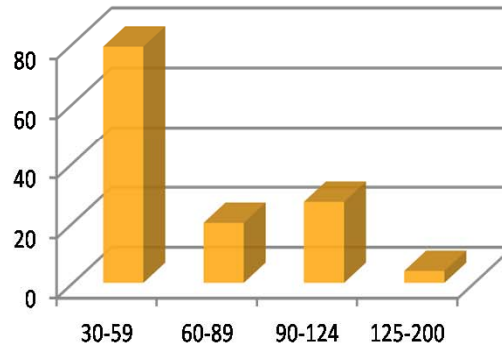

Fishing Fleet Profiles Addendum 09/05/2013

Groundfish Pot Fleet

Year Built

Length

Hailing Port

****NOTES**

Fleet determined by a targeted groundfish pot landing on a vessel with a non-trawl lip. The fleet has one of the highest amounts of cross-over of all the fleets