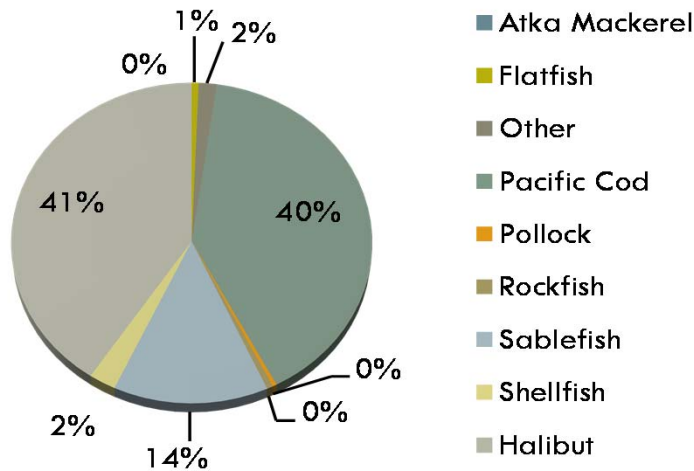

Fishing Fleet Profiles Addendum 09/05/2013

Halibut CDQ Fleet

Year Built

Length

Hailing Port

****NOTES**

Fleet determined by a retained halibut permitted CDQ landing. Fleet continues to land the highest ratio of Halibut and Sablefish of all the fleets

Catch by Weight

- *238 total vessels
- *3 vessels are also in the CV Hook and Line Fleet
- *4 vessels are also in the GF Pot Fleet
- *36 vessels are also in the Halibut IFQ Fleet
- *11 vessels are also in the Sablefish Fleet
- *3 vessels are also in the Jig Fleet
- *1 vessel is also in the Crab Fleet