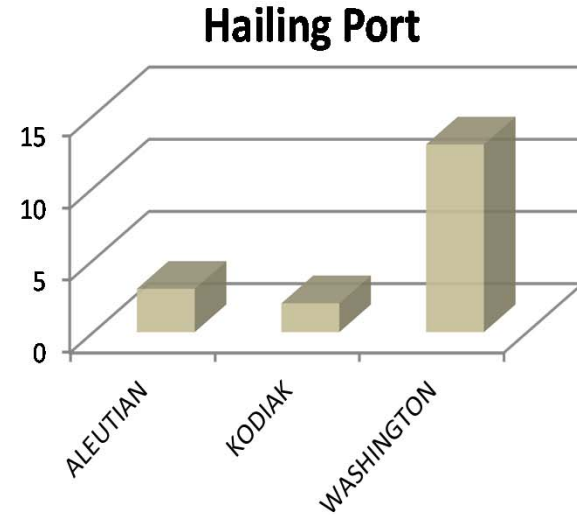

Amendment 80 Fleet