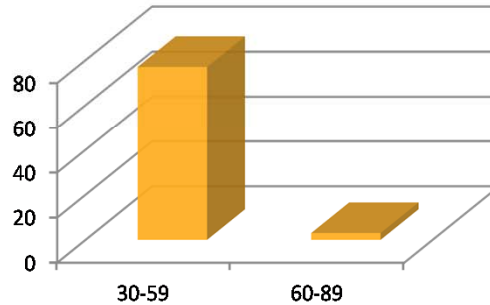

Fishing Fleet Profiles Addendum 09/05/2013

Longline Catcher Vessel Fleet

Year Built

Length

Hailing Port

Catch by Weight

****NOTES**

Fleet determined by a hook and line targeted pcod landing on a catcher vessel with a non-trawl LLP. 13 vessels were added to the fleet from 2011.