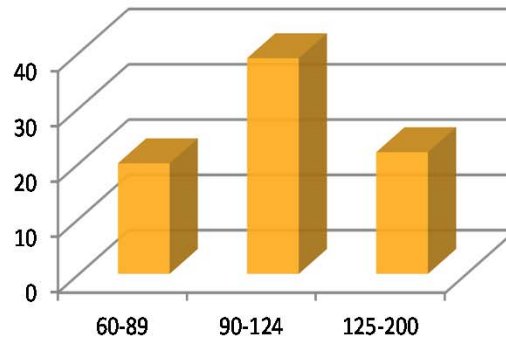

AFA Catcher Vessel Fleet

Length

**NOTES

Fleet determined by targeted Pollock landing processed in the shoreside processing sector by a vessel holding an AFA Permit.

- *81 total vessels
- *7 vessels are also in the AFA Mothership Fleet
- *22 vessels are also in the CG Trawl Fleet
- *2 vessels are also in the WG Trawl Fleet
- *2 vessels are also in the Halibut IFQ Fleet
- *3 vessel is also in the Crab Fleet