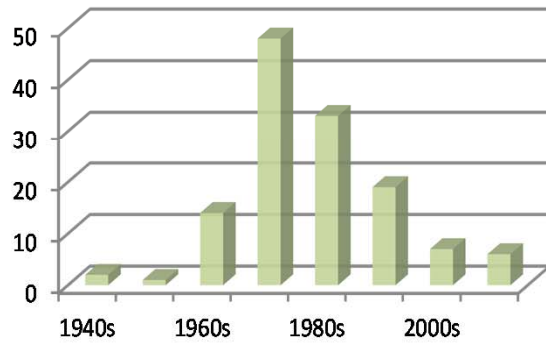

Fishing Fleet Profiles Addendum 09/05/2013

Groundfish Pot Fleet

Year Built

Length

Hailing Port

****NOTES**

Fleet determined by a targeted groundfish pot landing on a vessel with a non-trawl lip. The fleet has one of the highest amounts of cross-over of all the fleets