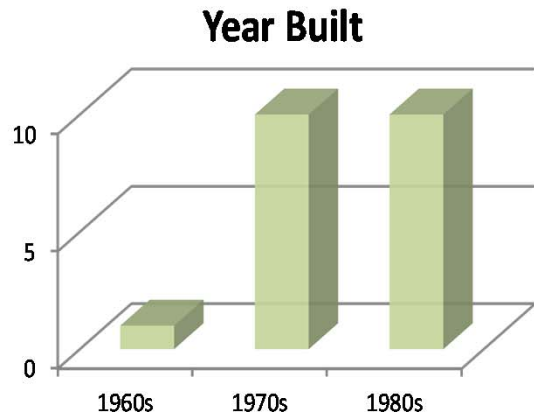

Amendment 80 Fleet