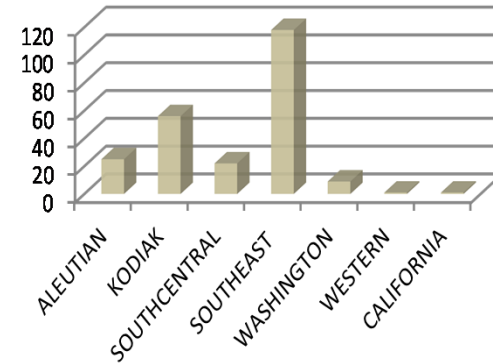

Fishing Fleet Profiles Addendum 09/05/2013

Jig Fleet

Year Built

Length

Hailing Port

Catch by Weight

**NOTES

Fleet determined by a targeted groundfish jig landing on a vessel with a non-trawl llp. The fleet added 126 vessels YOY, an increase of 107%. The influx appears to be mainly Southeastern Alaska based vessels. The catch by weight of Pacific cod dropped from 94% to 85% YOY with a shift to halibut.

*244 total vessels

*47 vessels are also in the Halibut IFQ Fleet

*4 vessels are also in the Groundfish Pot Fleet

*6 vessels are also in the CV Hook and Line Fleet

*14 vessels are also in the Sablefish Fleet