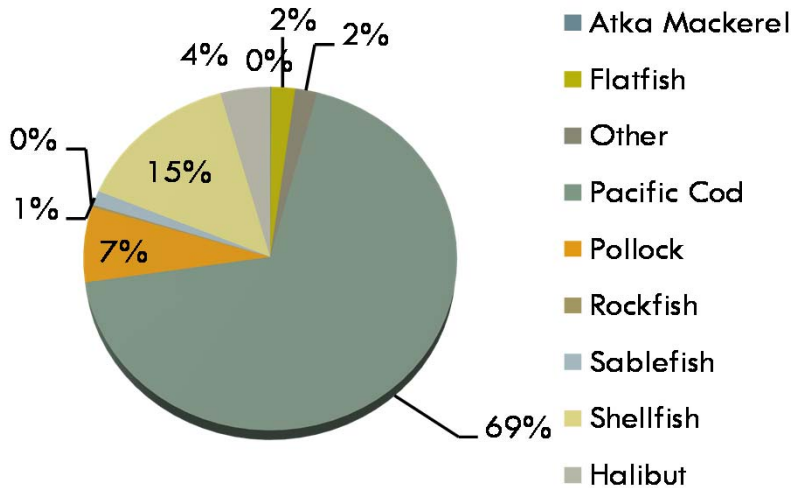

Fishing Fleet Profiles Addendum 09/05/2013

Groundfish Pot Fleet

Year Built

Length

Hailing Port

****NOTES**

Fleet determined by a targeted groundfish pot landing on a vessel with a non-trawl lip. The fleet has one of the highest amounts of cross-over of all the fleets

Catch by Weight

*130 total vessels

- *1 vessels are also in the Other BSAI Trawl Fleet
- *2 vessels are also in the CP Hook and Line Fleet
- *2 vessels are also in the CV Hook and Line Fleet
- *4 vessels are also in the CG Trawl Fleet
- *8 vessels are also in the WG Trawl Fleet
- *58 vessels are also in the Halibut IFQ Fleet
- *4 vessels are also in the Halibut CDQ Fleet
- *33 vessels are also in the Sablefish Fleet
- *32 vessels are also in the Crab Fleet
- *4 vessels are also in the Jig Fleet
- *1 vessel is also in the Scallop Fleet