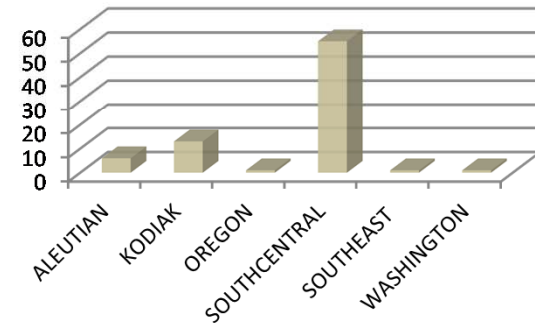

Fishing Fleet Profiles Addendum 09/05/2013

Longline Catcher Vessel Fleet

Year Built

Length

Hailing Port

Catch by Weight

****NOTES**

Fleet determined by a hook and line targeted pcod landing on a catcher vessel with a non-trawl LLP. 13 vessels were added to the fleet from 2011.

- *80 total vessels
- *6 vessels are also in the Jig Fleet
- *65 vessels are also in the Halibut IFQ Fleet
- *3 vessels are also in the Halibut CDQ Fleet
- *47 vessels are also in the Sablefish Fleet
- *2 vessels are also in the Groundfish Pot Fleet