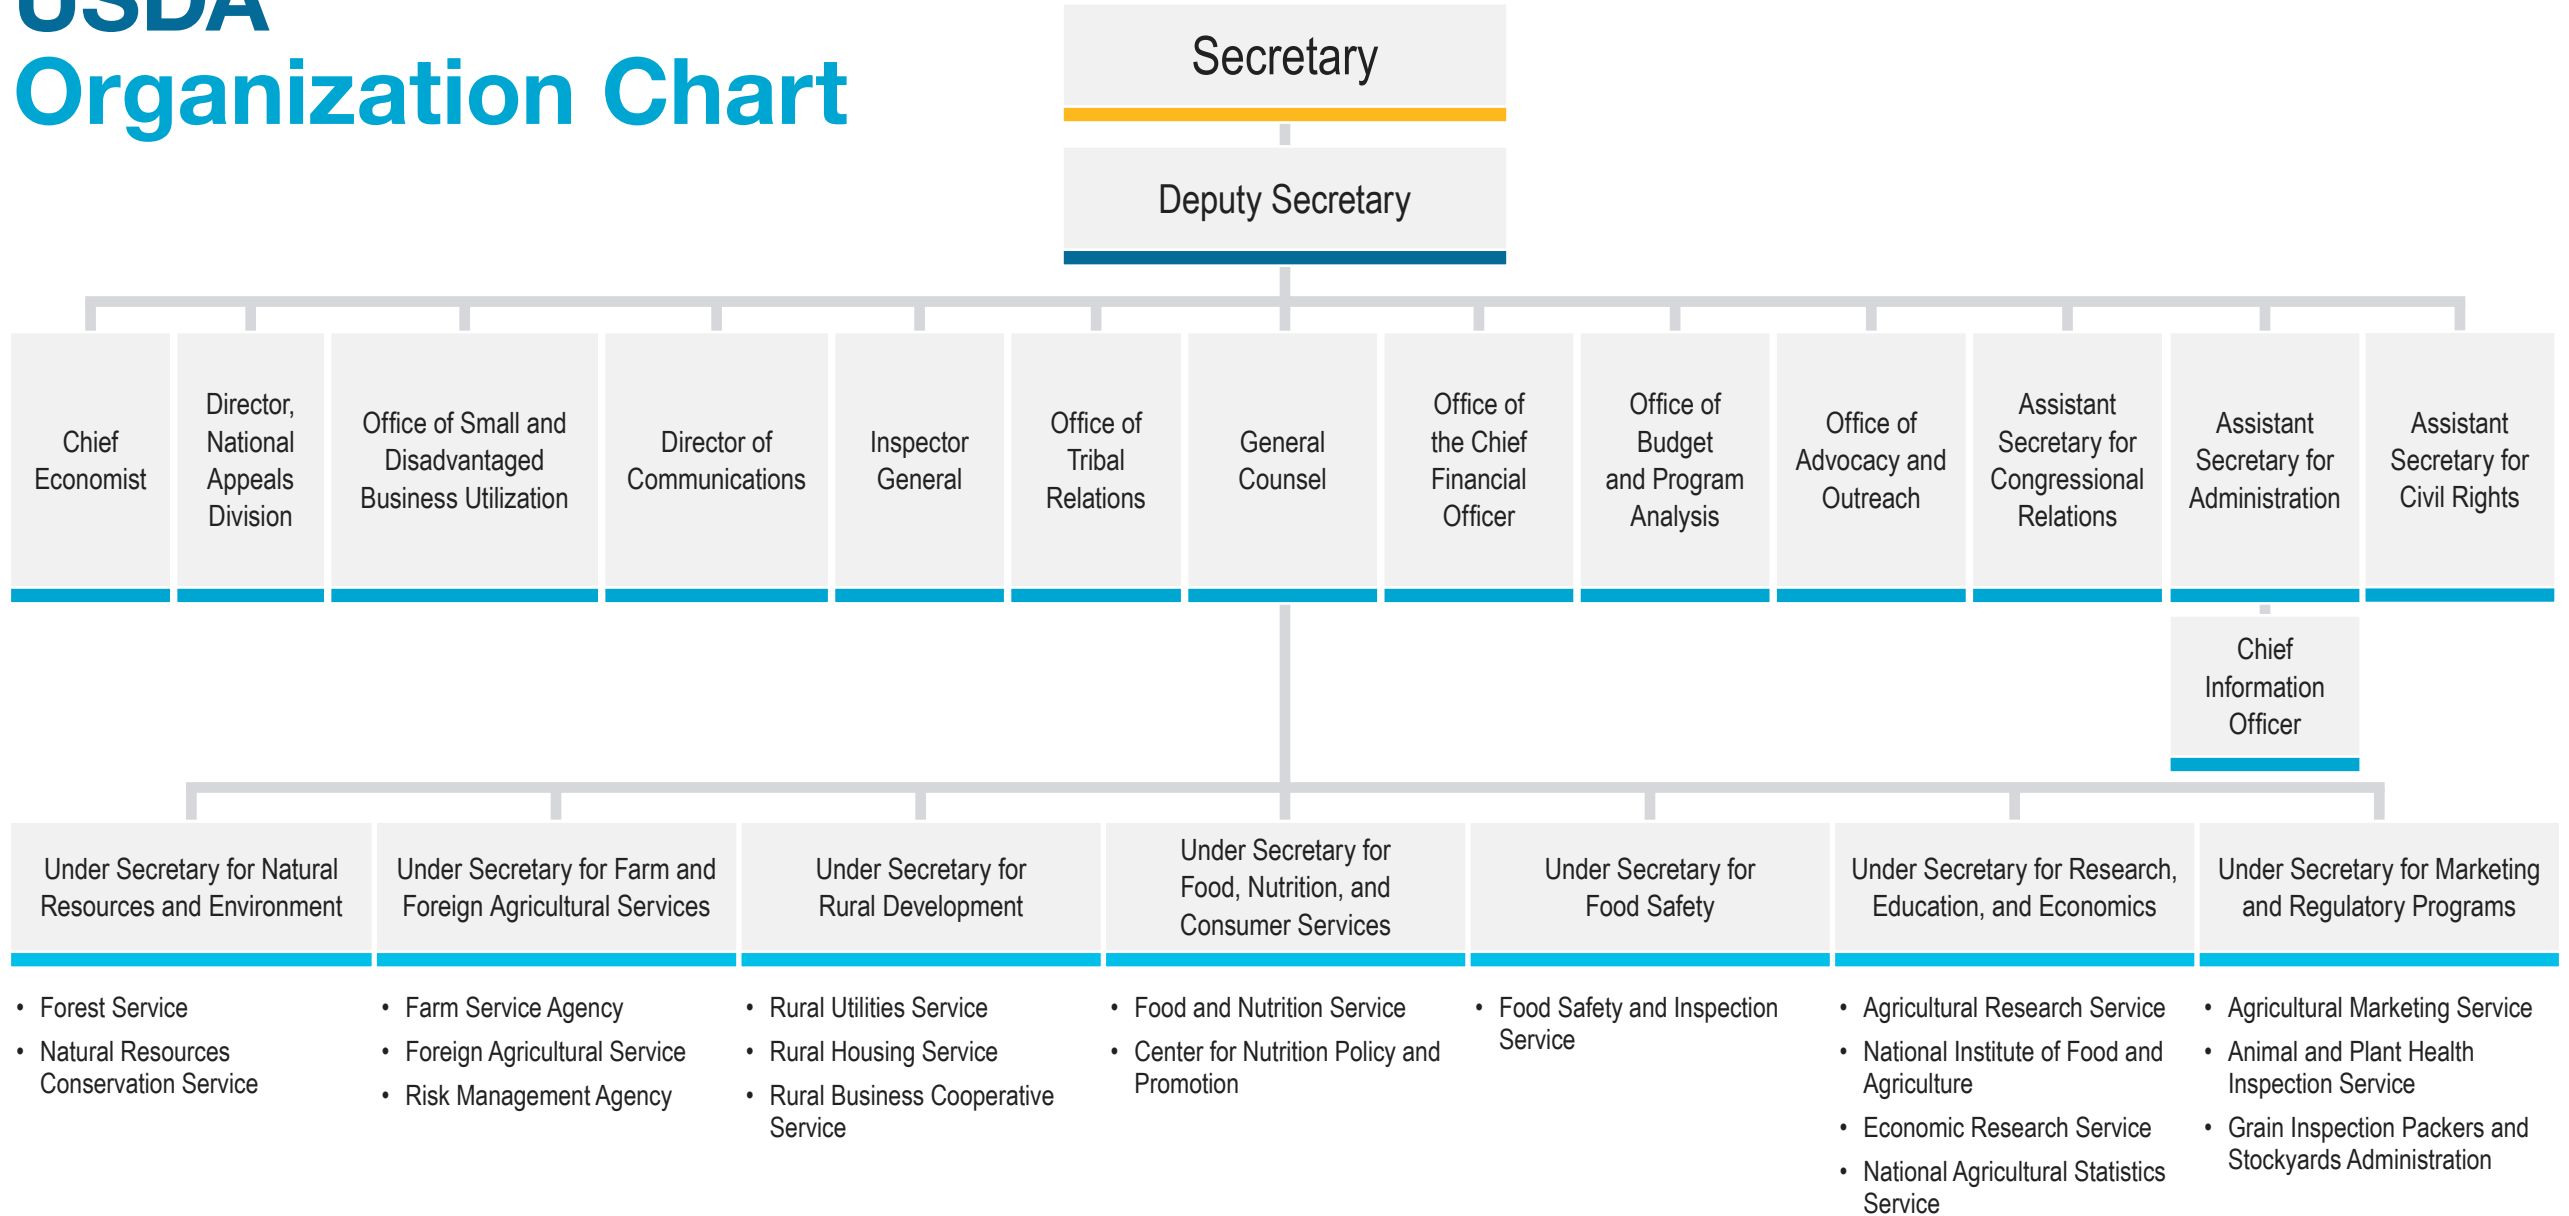

USDA Organization Chart

This organization chart displays the names of USDA offices, agencies, and mission areas. Each office, agency, and mission area is placed within a cell connected by lines to show the structure and hierarchy (Under Secretary, Deputy Secretary, or Secretary) for which they fall under. An HTML version that lists [USDA Agencies and Offices](#) and [USDA Mission Areas](#) is also available on usda.gov.