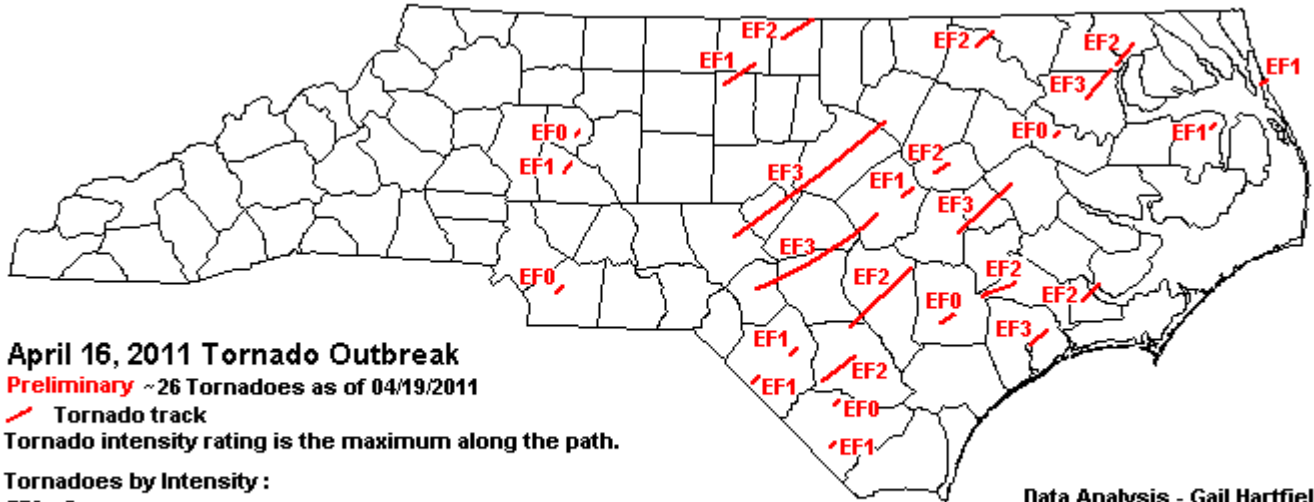

April 16, 2011 Tornado Outbreak

Preliminary ~26 Tornadoes as of 04/19/2011

— Tornado track

Tornado intensity rating is the maximum along the path.

Tornadoes by Intensity :

EF0 - 5

EF1 - 8

EF2 - 8

EF3 - 5

Data Analysis - Gail Hartfield

Graphic - Brandon Vincent

NWS Raleigh, NC

www.weather.gov/raleigh

Newport/Morehead City

[Tornado Outbreak April 16, 2011](#)

Raleigh NWS

[Sanford/Holly Springs/Raleigh EF3 Tornado survey... Details...](#)

[Fayetteville/Dunn/Benson/Wilson EF3 tornado survey... Details...](#)

[Damage photos from Fayetteville/Dunn tornado... Details...](#)

[Alamance county EF1 tornado survey... Details...](#)

[Sampson/Wayne county EF2 tornado survey... Details...](#)

[Halifax county EF2 tornado survey... Details...](#)

[Person county EF2 tornado survey... Details...](#)

Wilmington NWS

[Graphics From April 16, 2011 Tornado Outbreak...](#)

South Carolina

Charleston NWS

[Review of the EF-1 Saint Stephen Tornado](#)