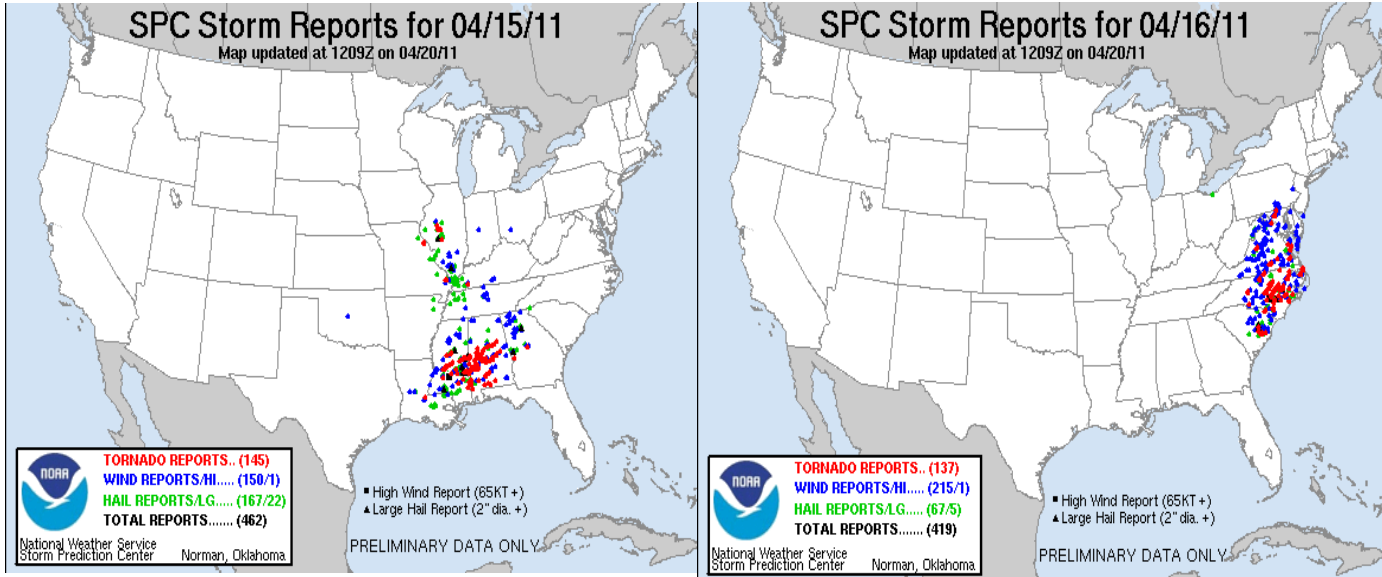

April 15 – 16, 2011 Severe Weather across the Southeast

Monthly Severe Weather Summary - April 2011

http://www.spc.noaa.gov/climo/online/monthly/1104_summary.html

Alabama

Huntsville

[Rainfall Totals from Friday April 15th](#)

Birmingham

[Here are the Preliminary Damage Assessments Info from Friday's Outbreak](#)

Mobile

[April 15th Tornado Survey Information](#)

Georgia

Peachtree City NWS

[Severe Weather Across North & Central Georgia April 15-16th](#)

North Carolina

April 16, 2011 Tornado Outbreak

Preliminary ~26 Tornadoes as of 04/19/2011

— Tornado track

Tornado intensity rating is the maximum along the path.

Tornadoes by Intensity :

EF0 - 5

EF1 - 8

Greenville/Spartanburg

[TORNADO CONFIRMED IN UNION COUNTY NC -- APRIL 16TH](#)

[MULTIPLE TORNADOES CONFIRMED IN ROWAN AND DAVIE COUNTIES -- APRIL 16TH](#)

Virginia

Wakefield

[April 16, 2011 Severe Weather Outbreak](#)