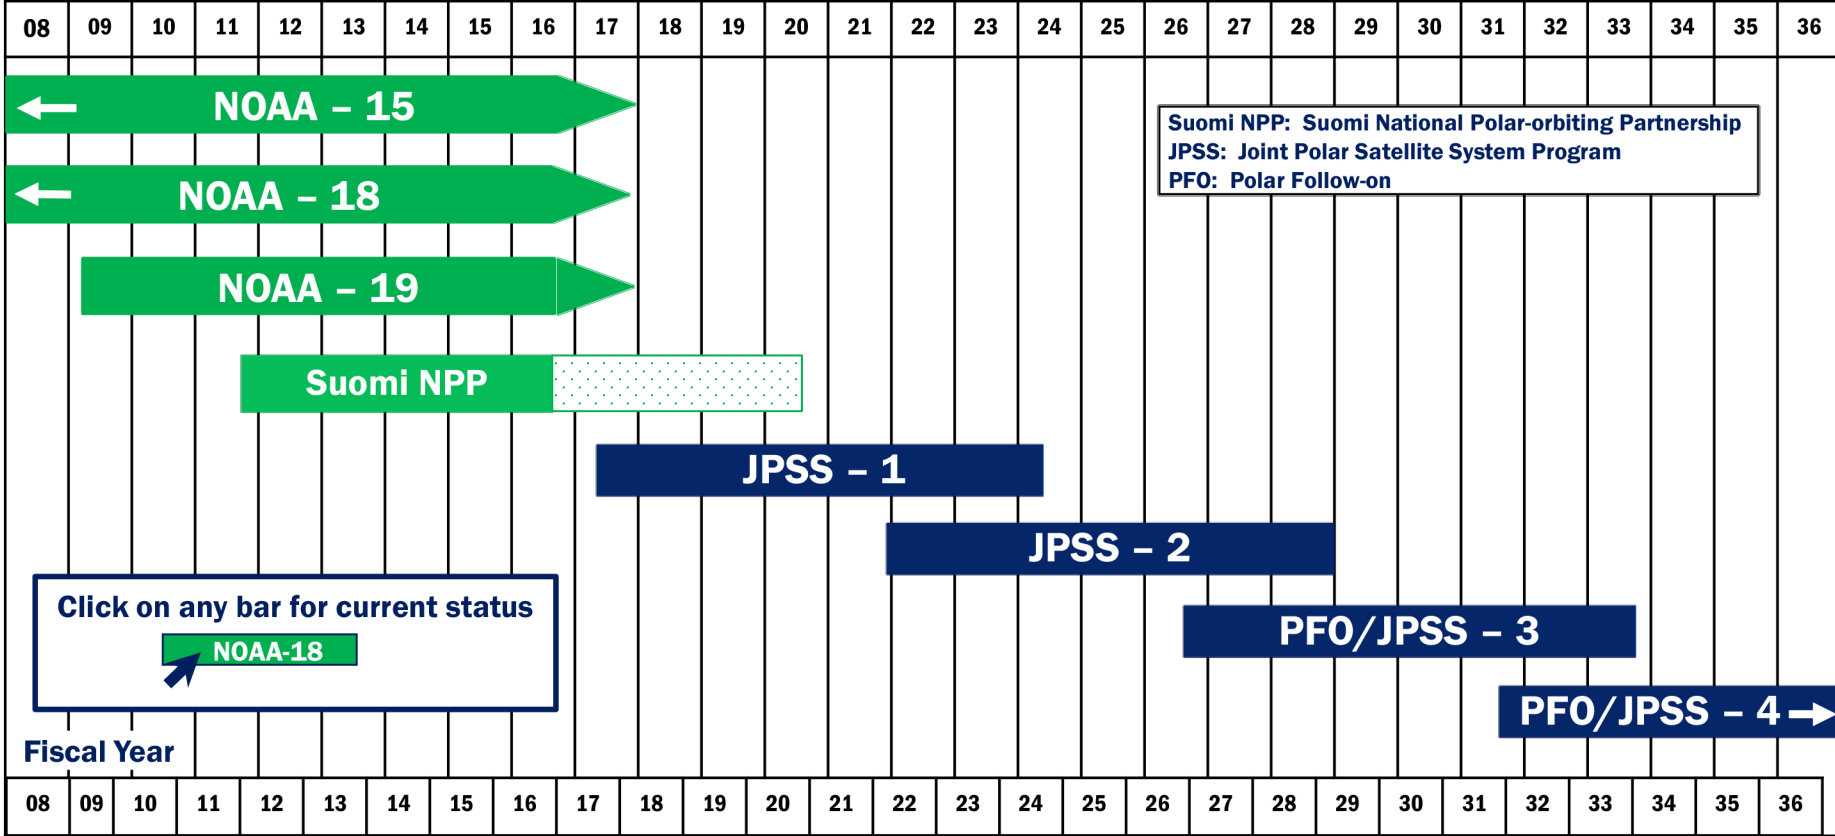

# NOAA Polar Satellite Programs Continuity of Weather Observations

Calendar Year

As of August 2016

Fiscal Year

Approved:   
 Assistant Administrator for Satellite and Information Services

	In orbit and operating beyond design life		Planned Mission Life, from Planned Launch Date
			Planned Mission Life Beyond 2036
	Launched before Jan 2008		Fuel-Limited Lifetime Estimate

Note: Operations beyond design life are reflected through the next year based on current operating health.