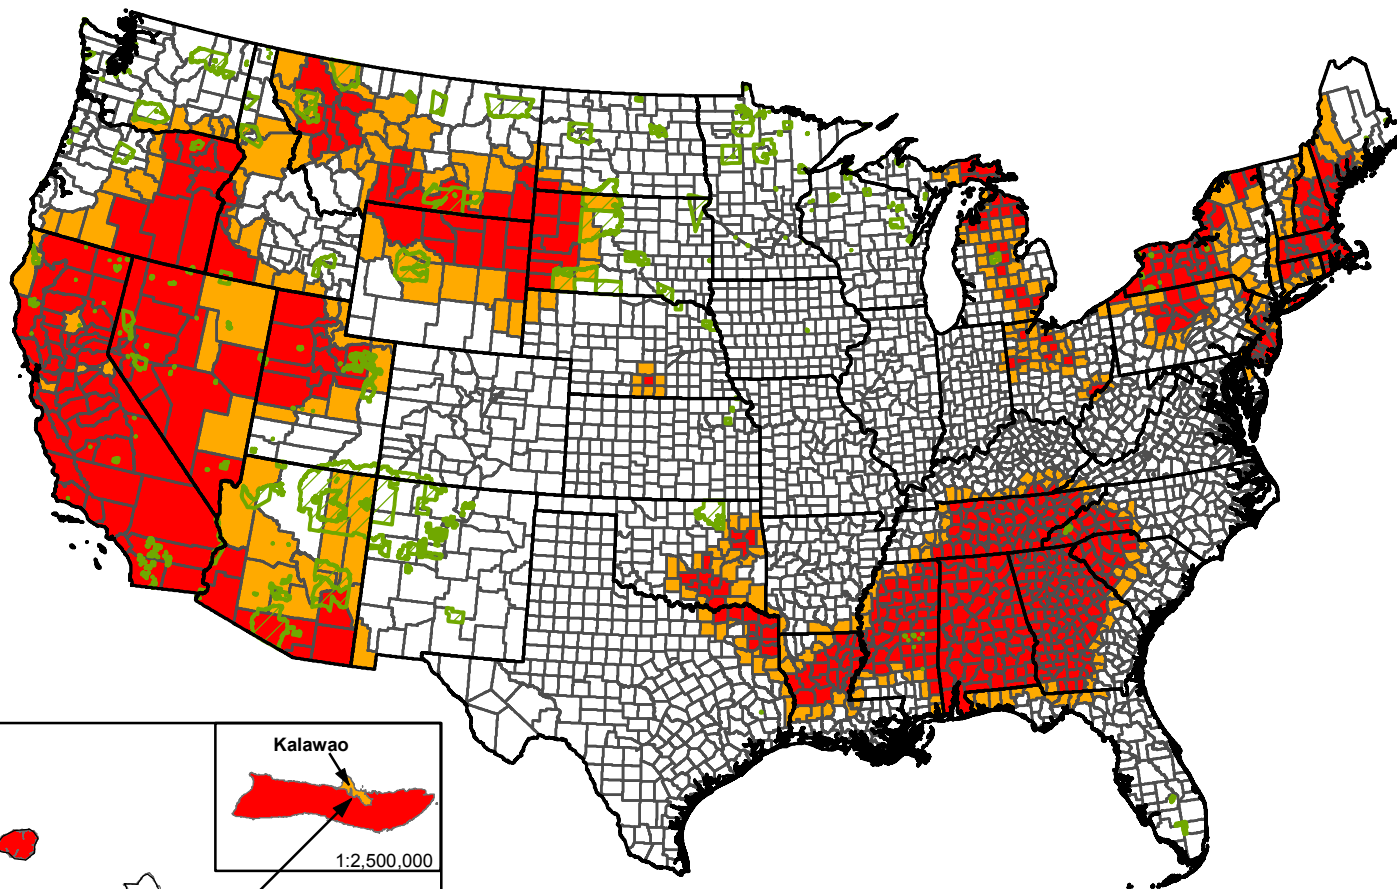

# 2016 Secretarial Drought Designations - All Drought

## Secretarial Drought Designations for 2016

Disaster Incidents as of January 11, 2017

-  State Boundary
-  County Boundary
-  Tribal Lands
-  Primary Counties: 649
-  Contiguous Counties: 376

1:25,000,000