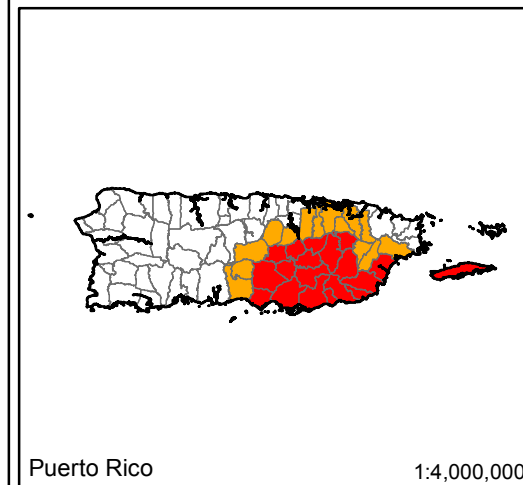

# 2016 Secretarial Drought Designations - All Drought

## Secretarial Drought Designations for 2016

Disaster Incidents as of January 11, 2017

-  State Boundary
-  County Boundary
-  Tribal Lands
-  Primary Counties: 649
-  Contiguous Counties: 376

1:25,000,000