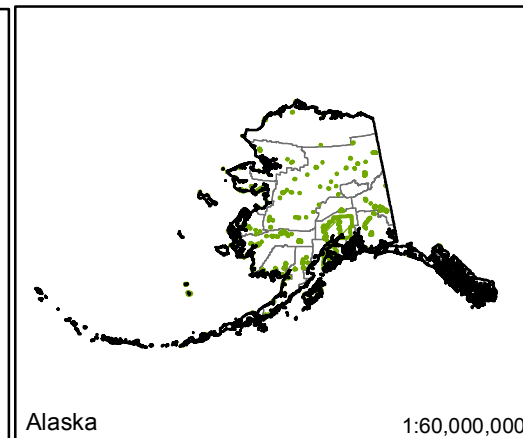

## Secretarial Drought Designations for 2016

Disaster Incidents as of January 11, 2017

-  State Boundary
-  County Boundary
-  Tribal Lands
-  Primary Counties: 649
-  Contiguous Counties: 376

1:25,000,000