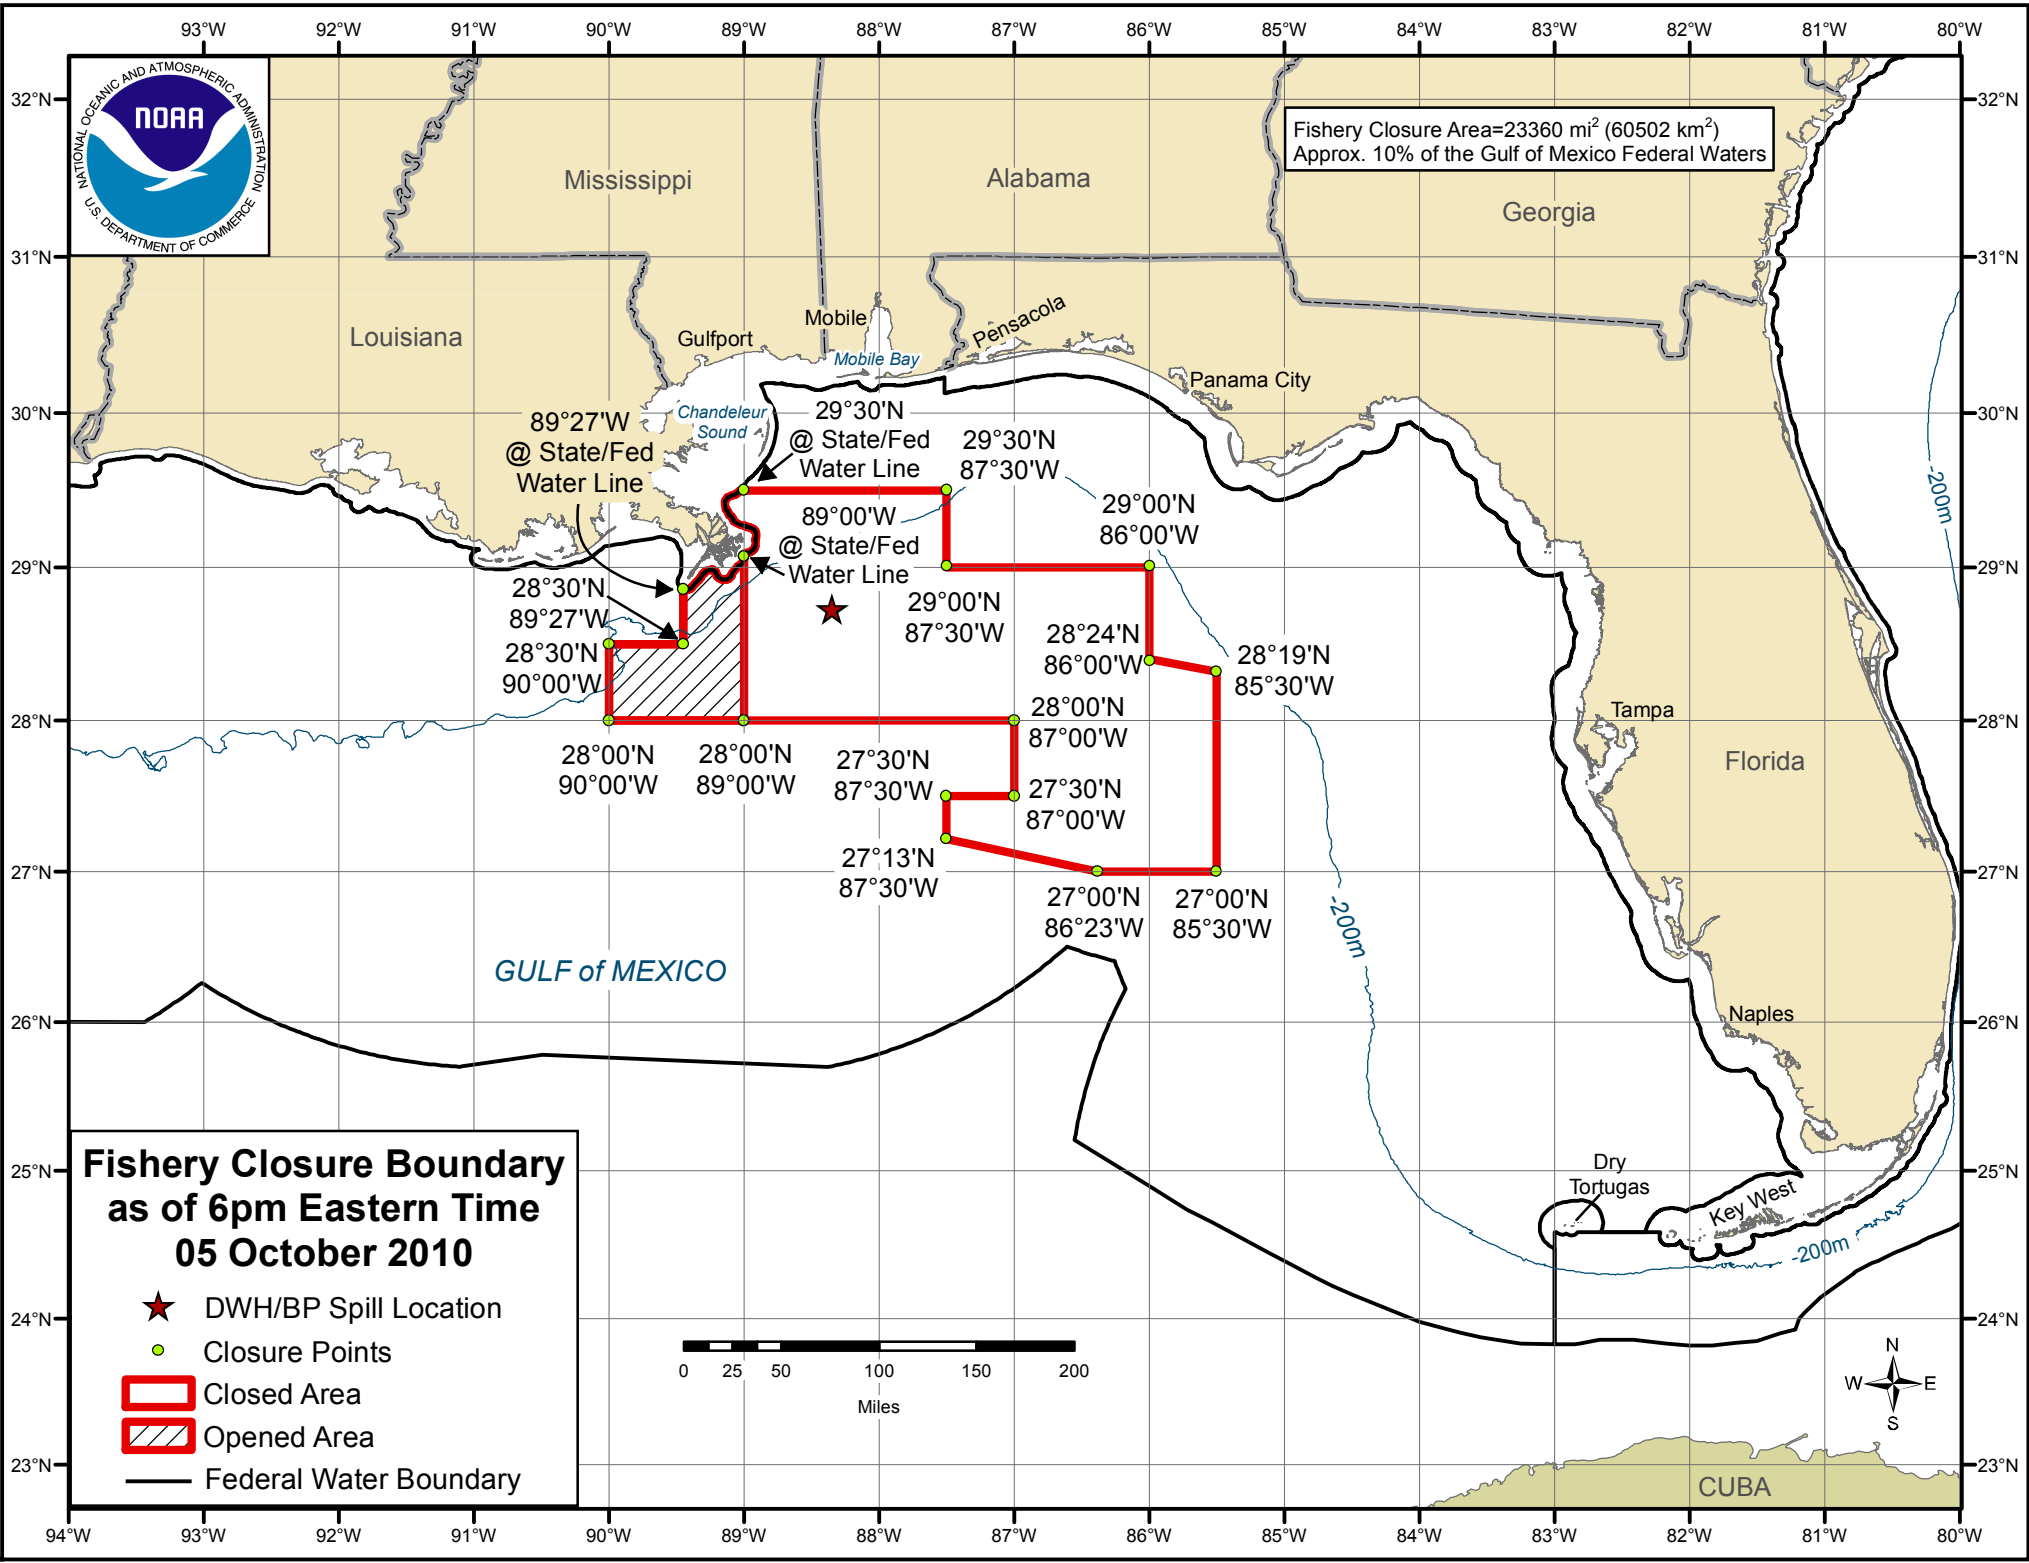

Fishery Closure Area=23360 mi² (60502 km²)
Approx. 10% of the Gulf of Mexico Federal Waters

Fishery Closure Boundary as of 6pm Eastern Time 05 October 2010

- ★ DWH/BP Spill Location
- Closure Points
- ▭ Closed Area
- ▨ Opened Area
- Federal Water Boundary