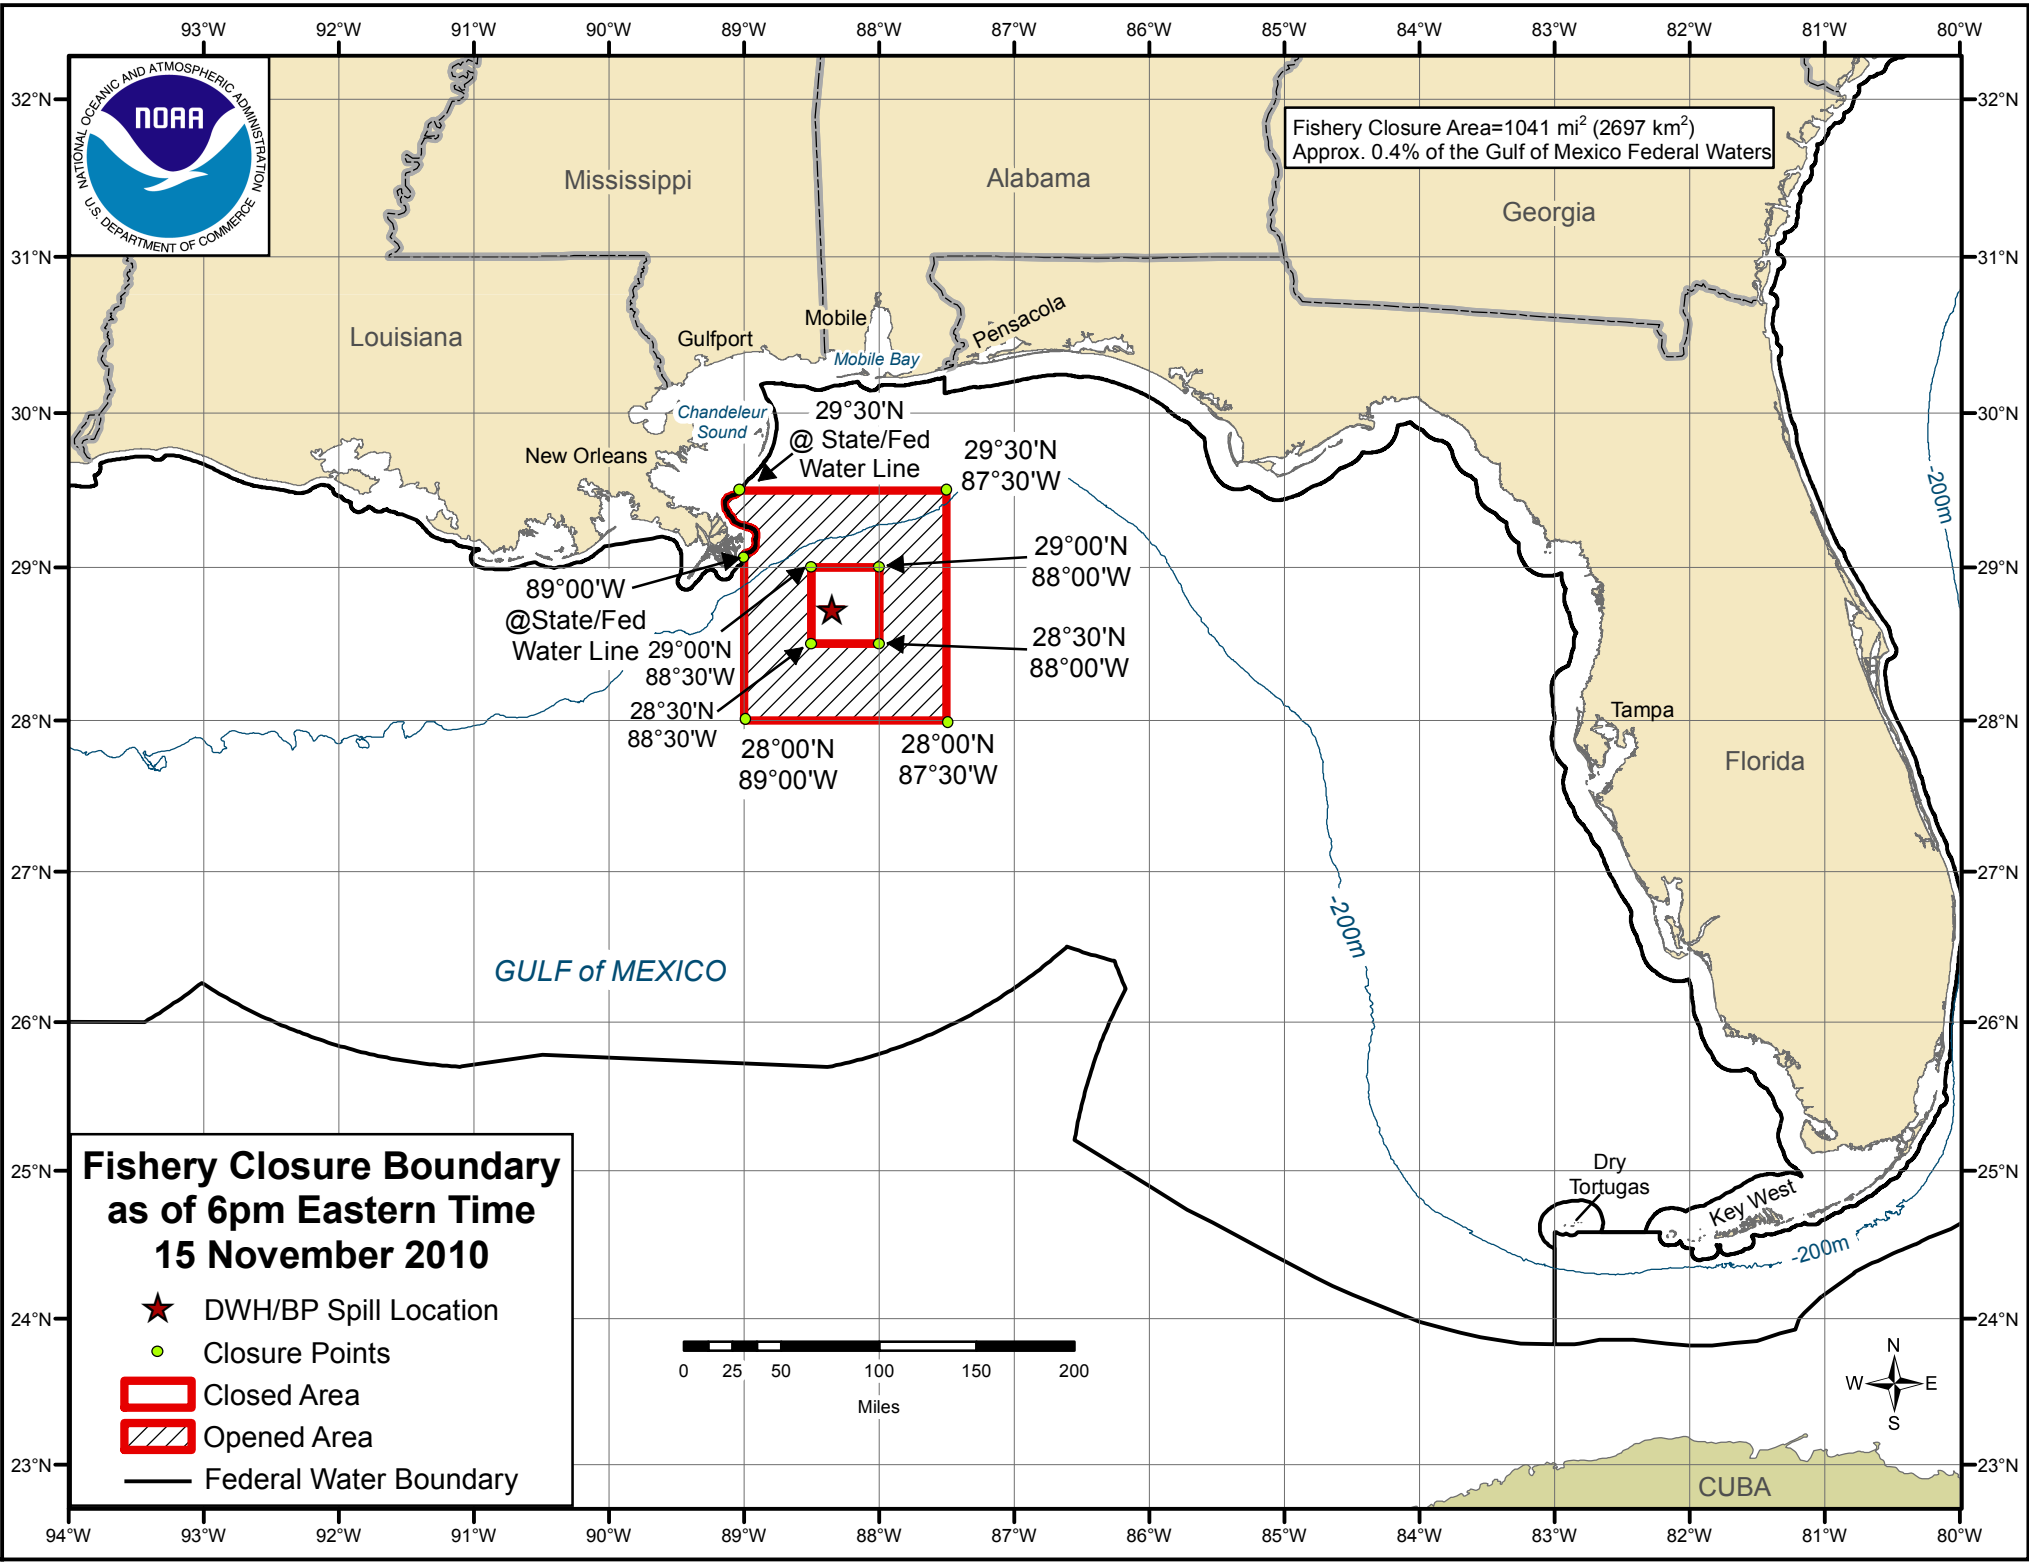

Fishery Closure Area=1041 mi² (2697 km²)
Approx. 0.4% of the Gulf of Mexico Federal Waters

Fishery Closure Boundary as of 6pm Eastern Time 15 November 2010

- ★ DWH/BP Spill Location
- Closure Points
- ▭ Closed Area
- ▨ Opened Area
- Federal Water Boundary