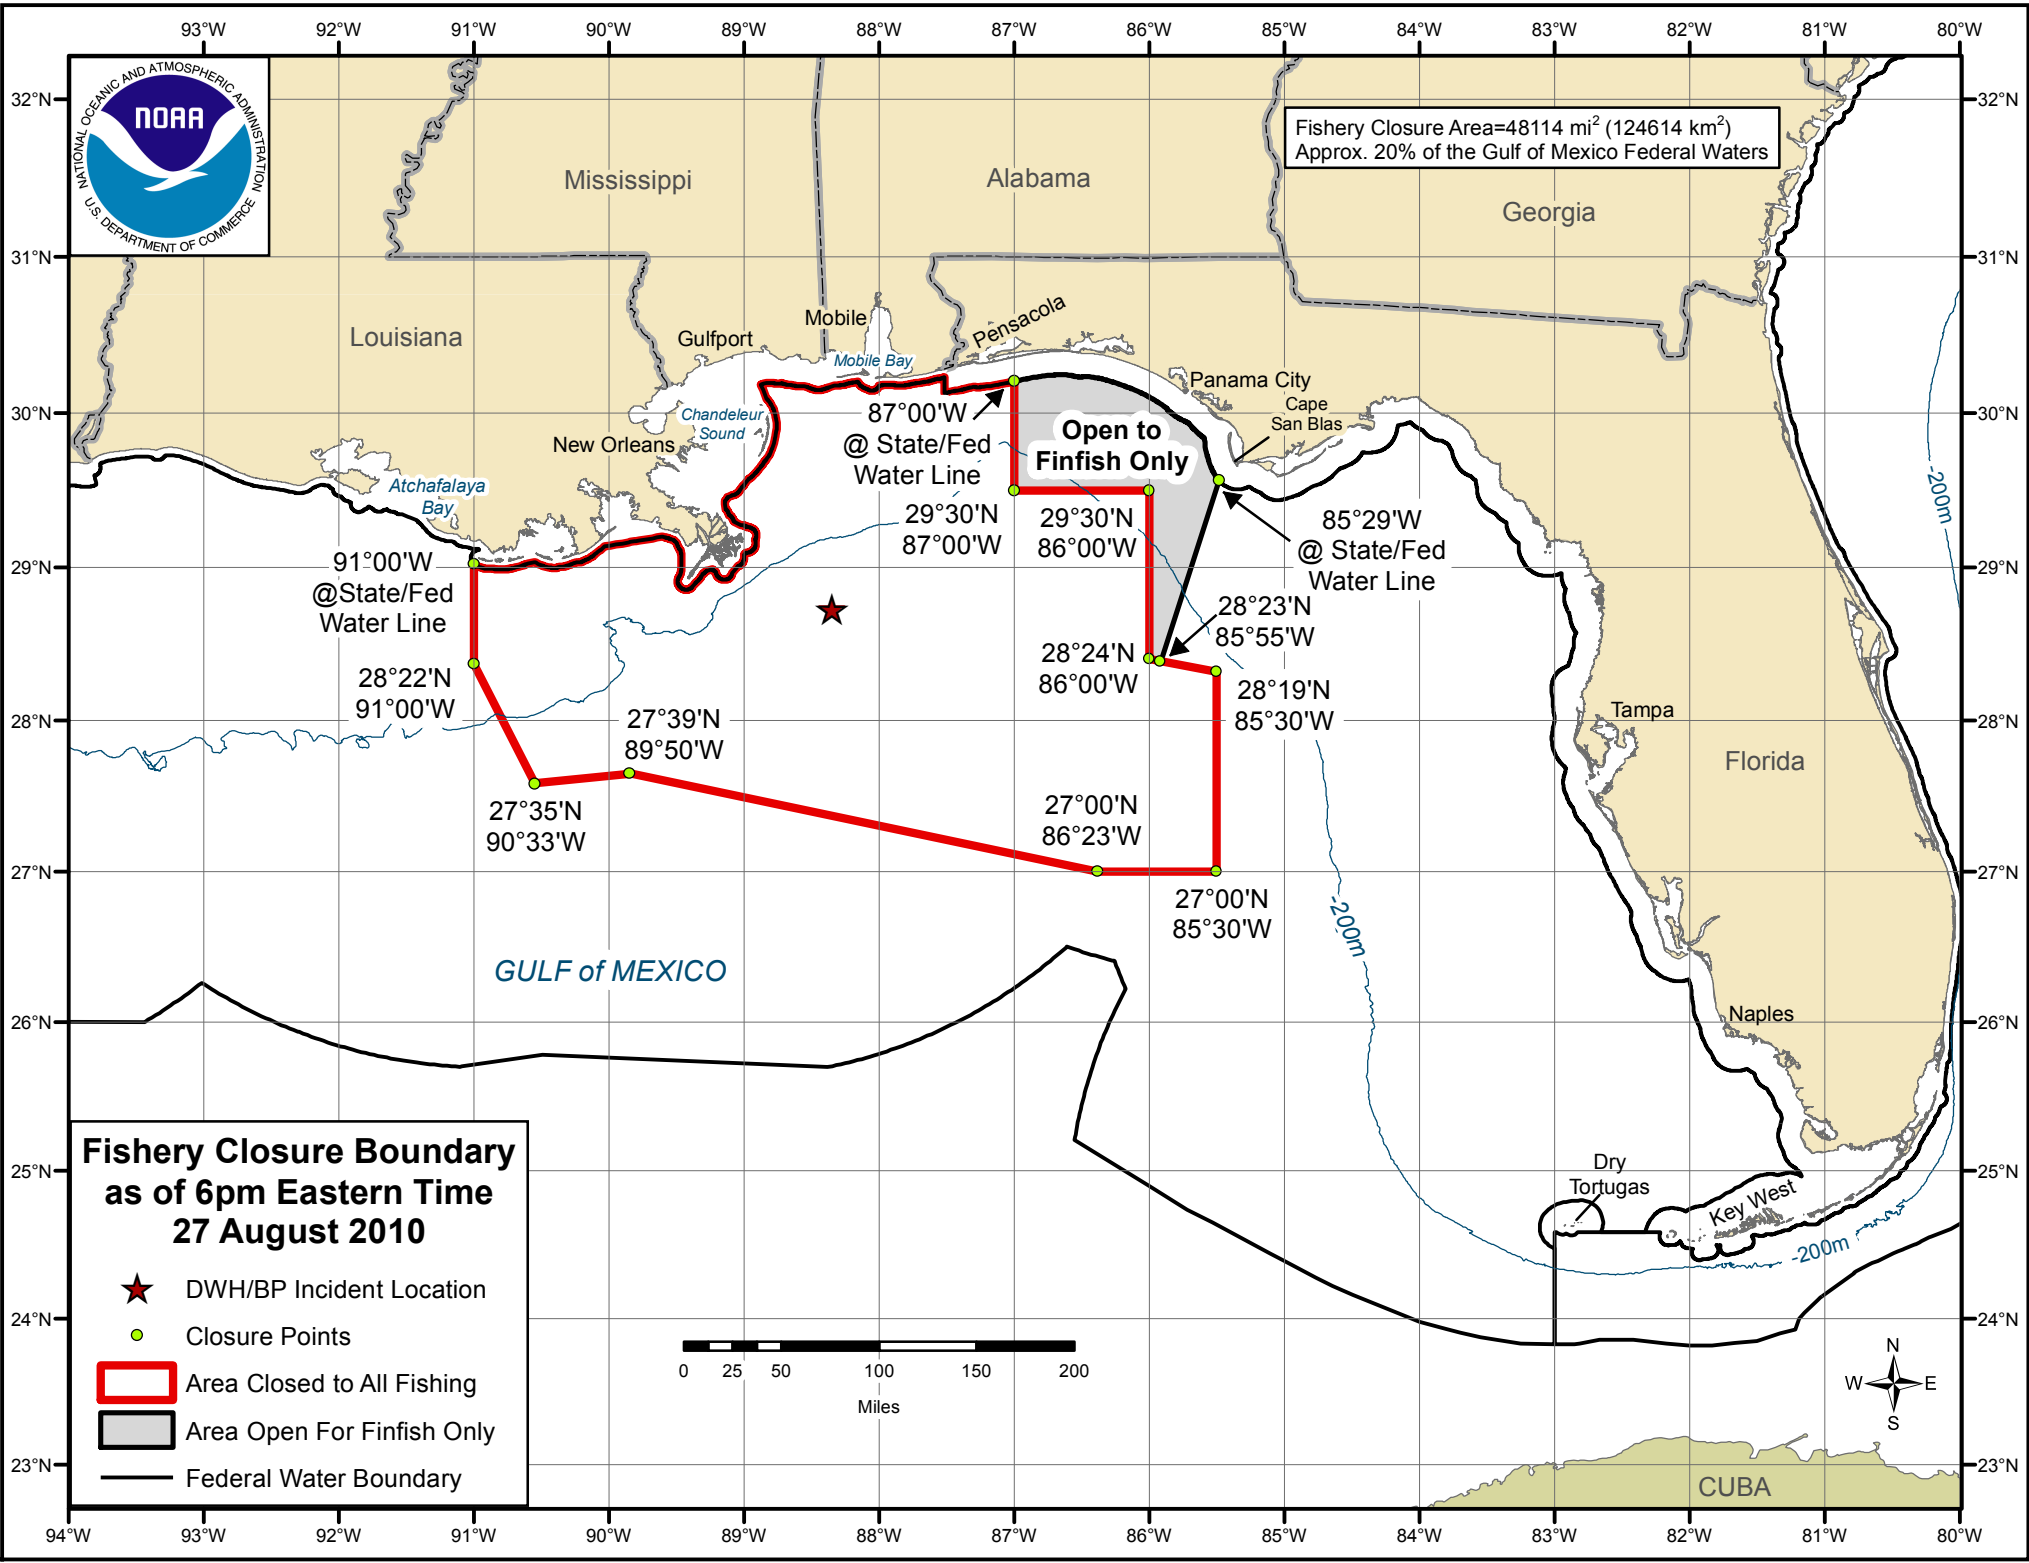

Fishery Closure Area=48114 mi² (124614 km²)
Approx. 20% of the Gulf of Mexico Federal Waters

Fishery Closure Boundary as of 6pm Eastern Time 27 August 2010

- ★ DWH/BP Incident Location
- Closure Points
- ▭ Area Closed to All Fishing
- ▭ Area Open For Finfish Only
- Federal Water Boundary