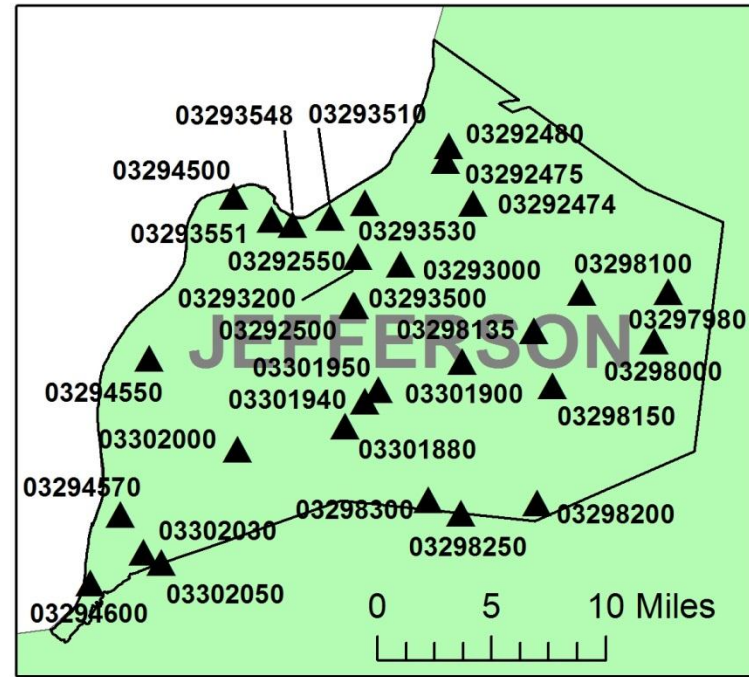

STREAM-FLOW GAGE LOCATIONS IN KENTUCKY

**CLICK ON GAGE NUMBERS
TO OPEN THE HOME PAGE
FOR THAT GAGE**