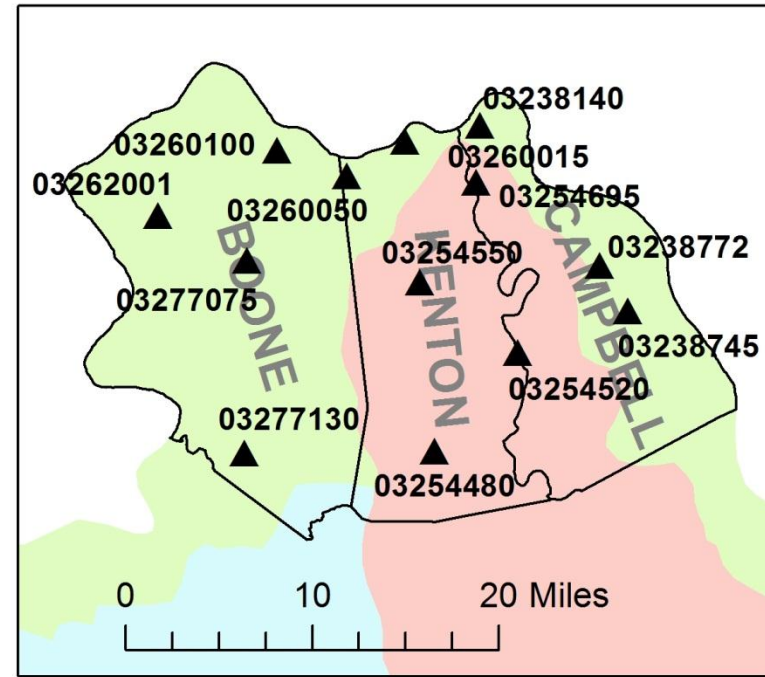

STREAM-FLOW GAGE LOCATIONS IN KENTUCKY

**CLICK ON GAGE NUMBERS
TO OPEN THE HOME PAGE
FOR THAT GAGE**