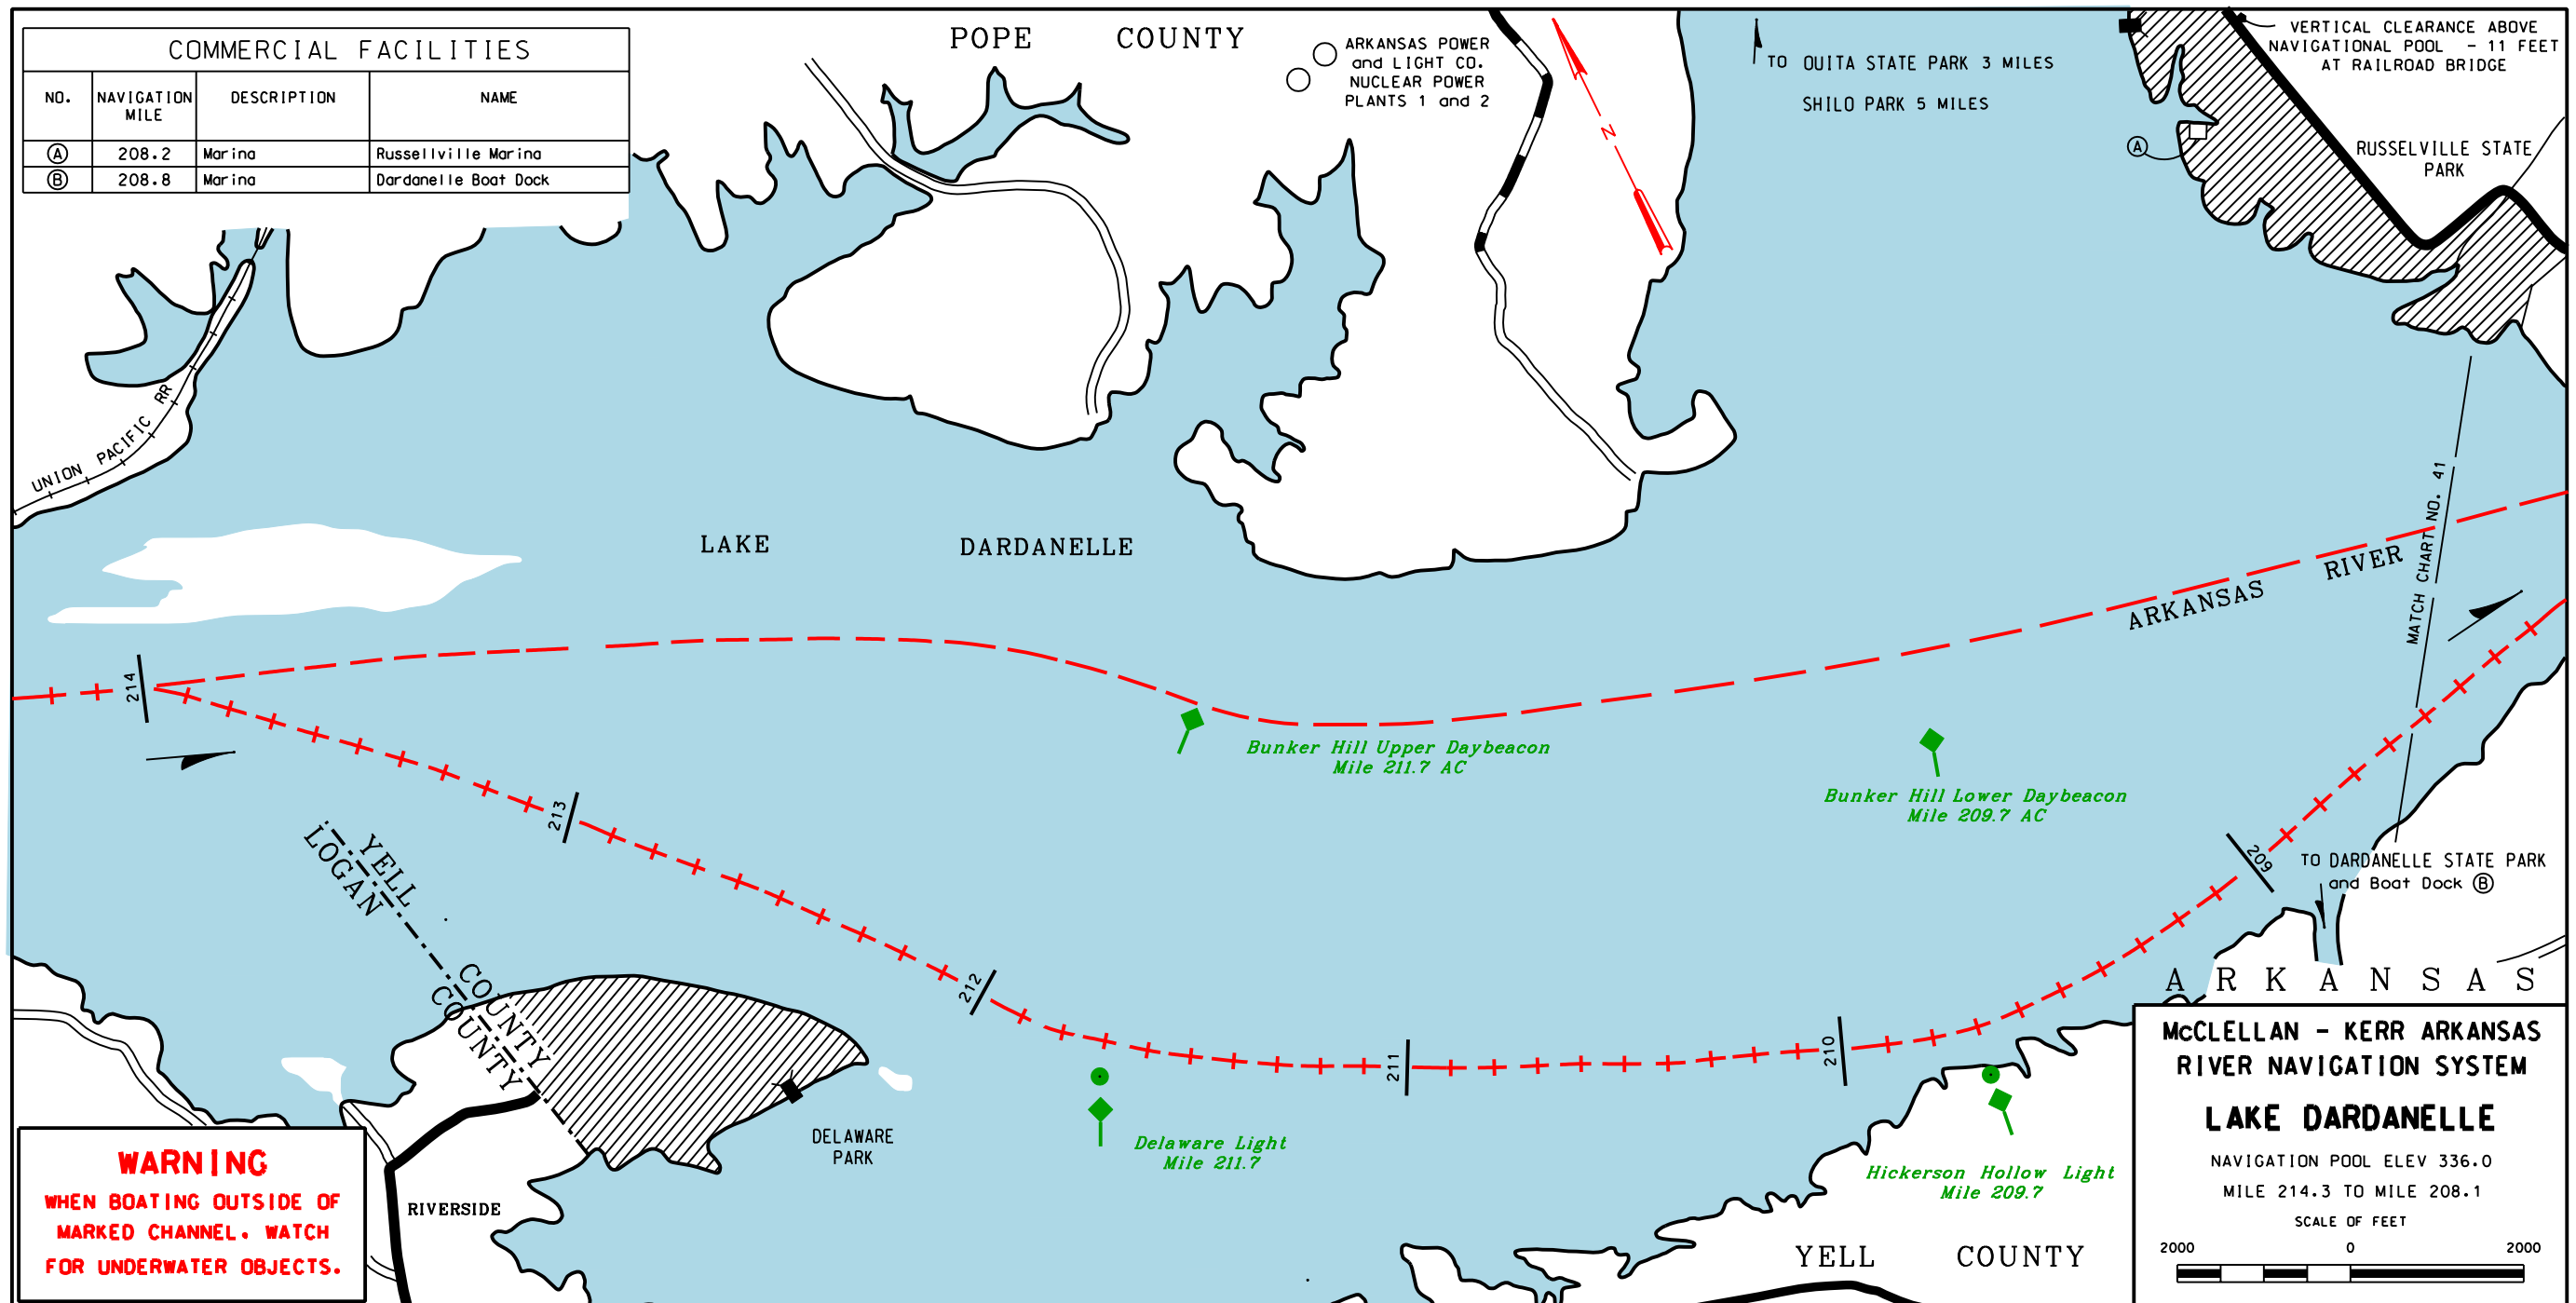

COMMERCIAL FACILITIES			
NO.	NAVIGATION MILE	DESCRIPTION	NAME
(A)	208.2	Marina	Russellville Marina
(B)	208.8	Marina	Dardanelle Boat Dock

**WARNING**  
 WHEN BOATING OUTSIDE OF  
 MARKED CHANNEL. WATCH  
 FOR UNDERWATER OBJECTS.

**McCLELLAN - KERR ARKANSAS RIVER NAVIGATION SYSTEM**

**LAKE DARDANELLE**

NAVIGATION POOL ELEV 336.0  
 MILE 214.3 TO MILE 208.1

SCALE OF FEET

2000 0 2000