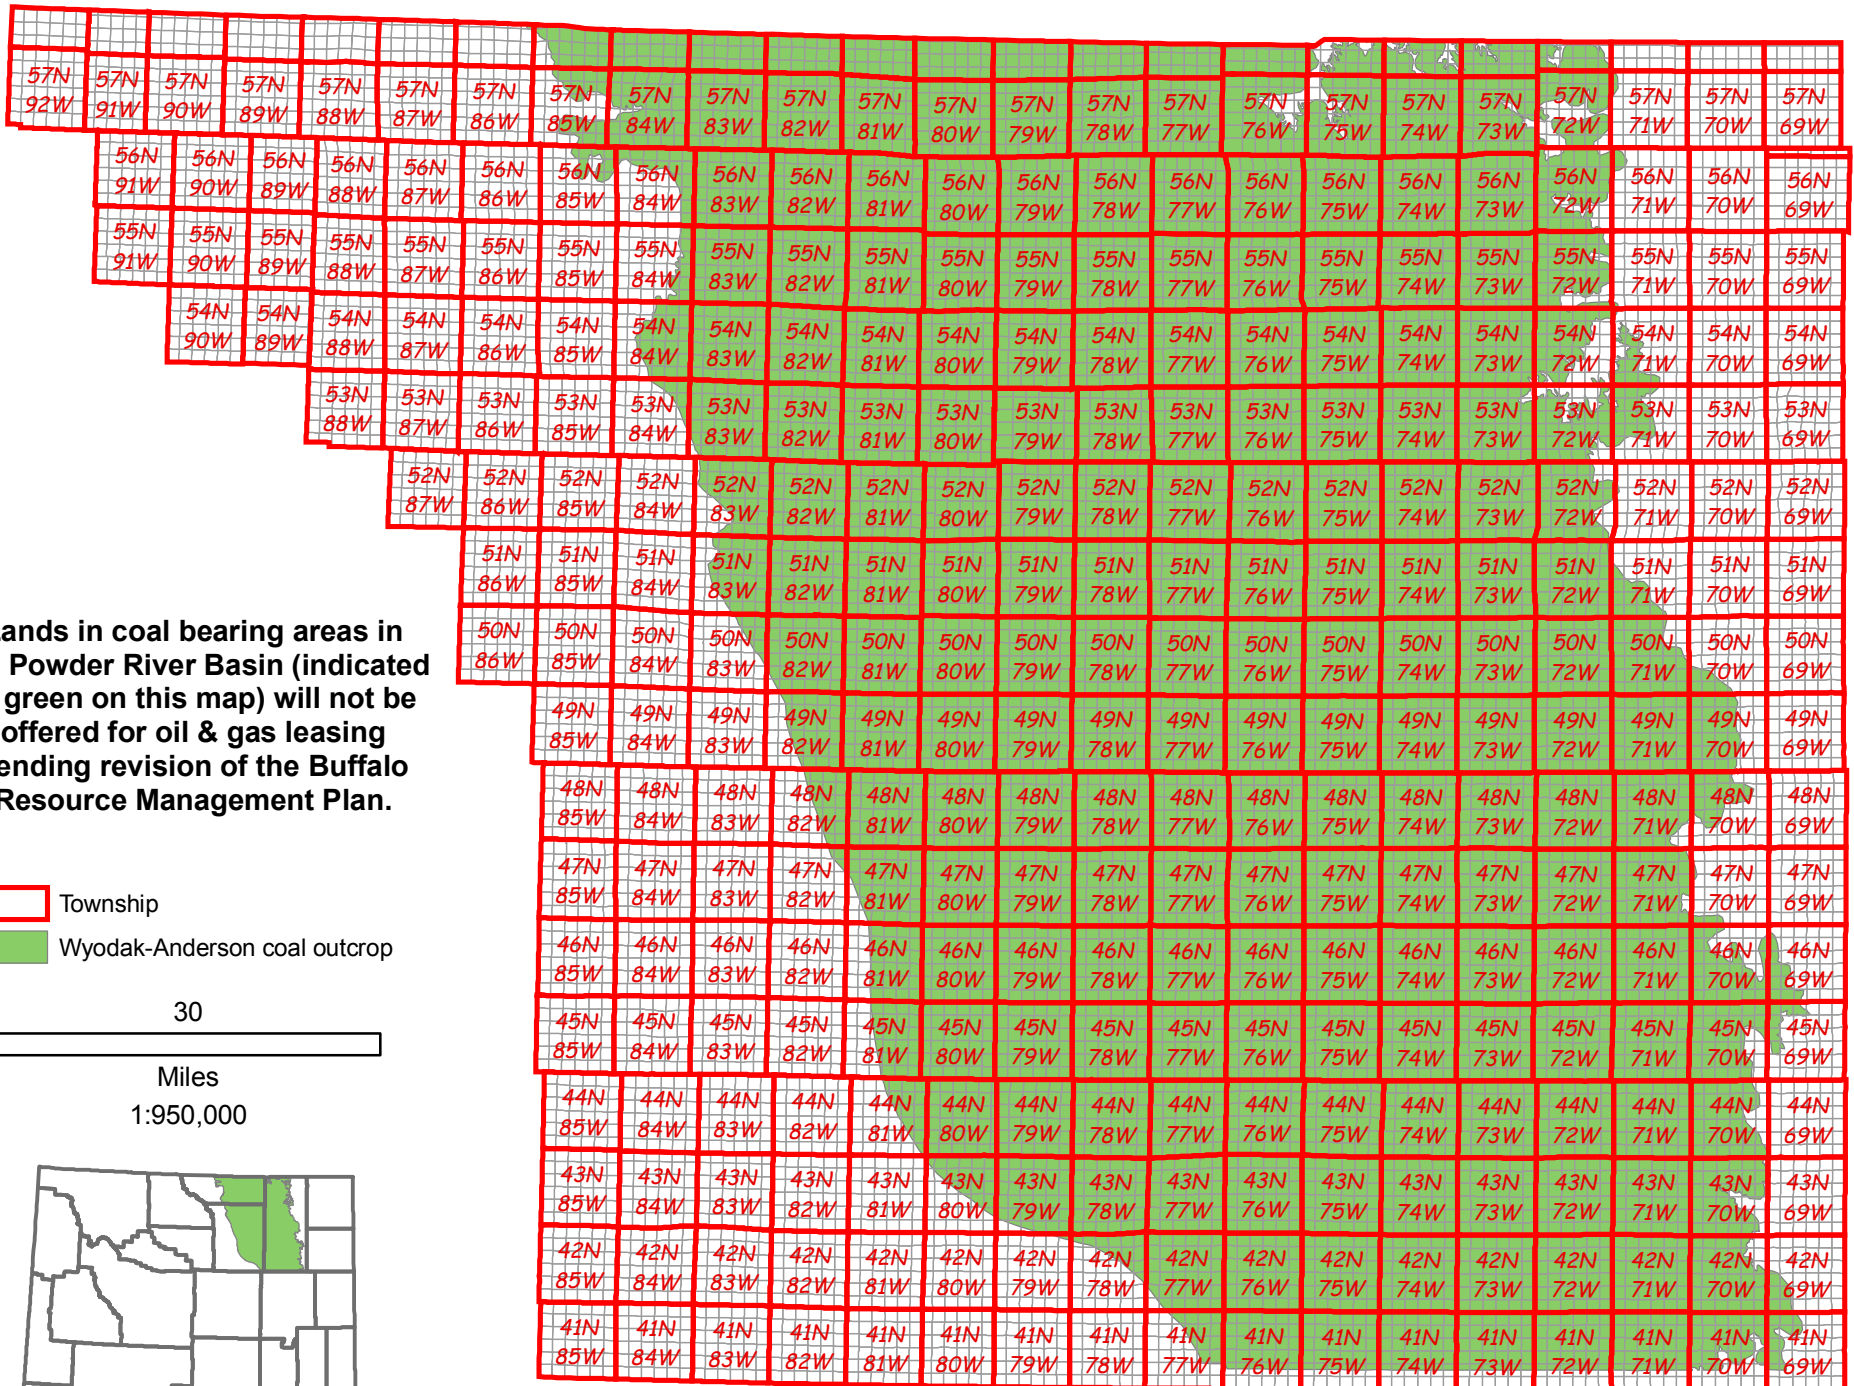

Buffalo Field Office Coal Outcrop

Lands in coal bearing areas in the Powder River Basin (indicated in green on this map) will not be offered for oil & gas leasing pending revision of the Buffalo Resource Management Plan.

- Township
- Wyoming-Anderson coal outcrop