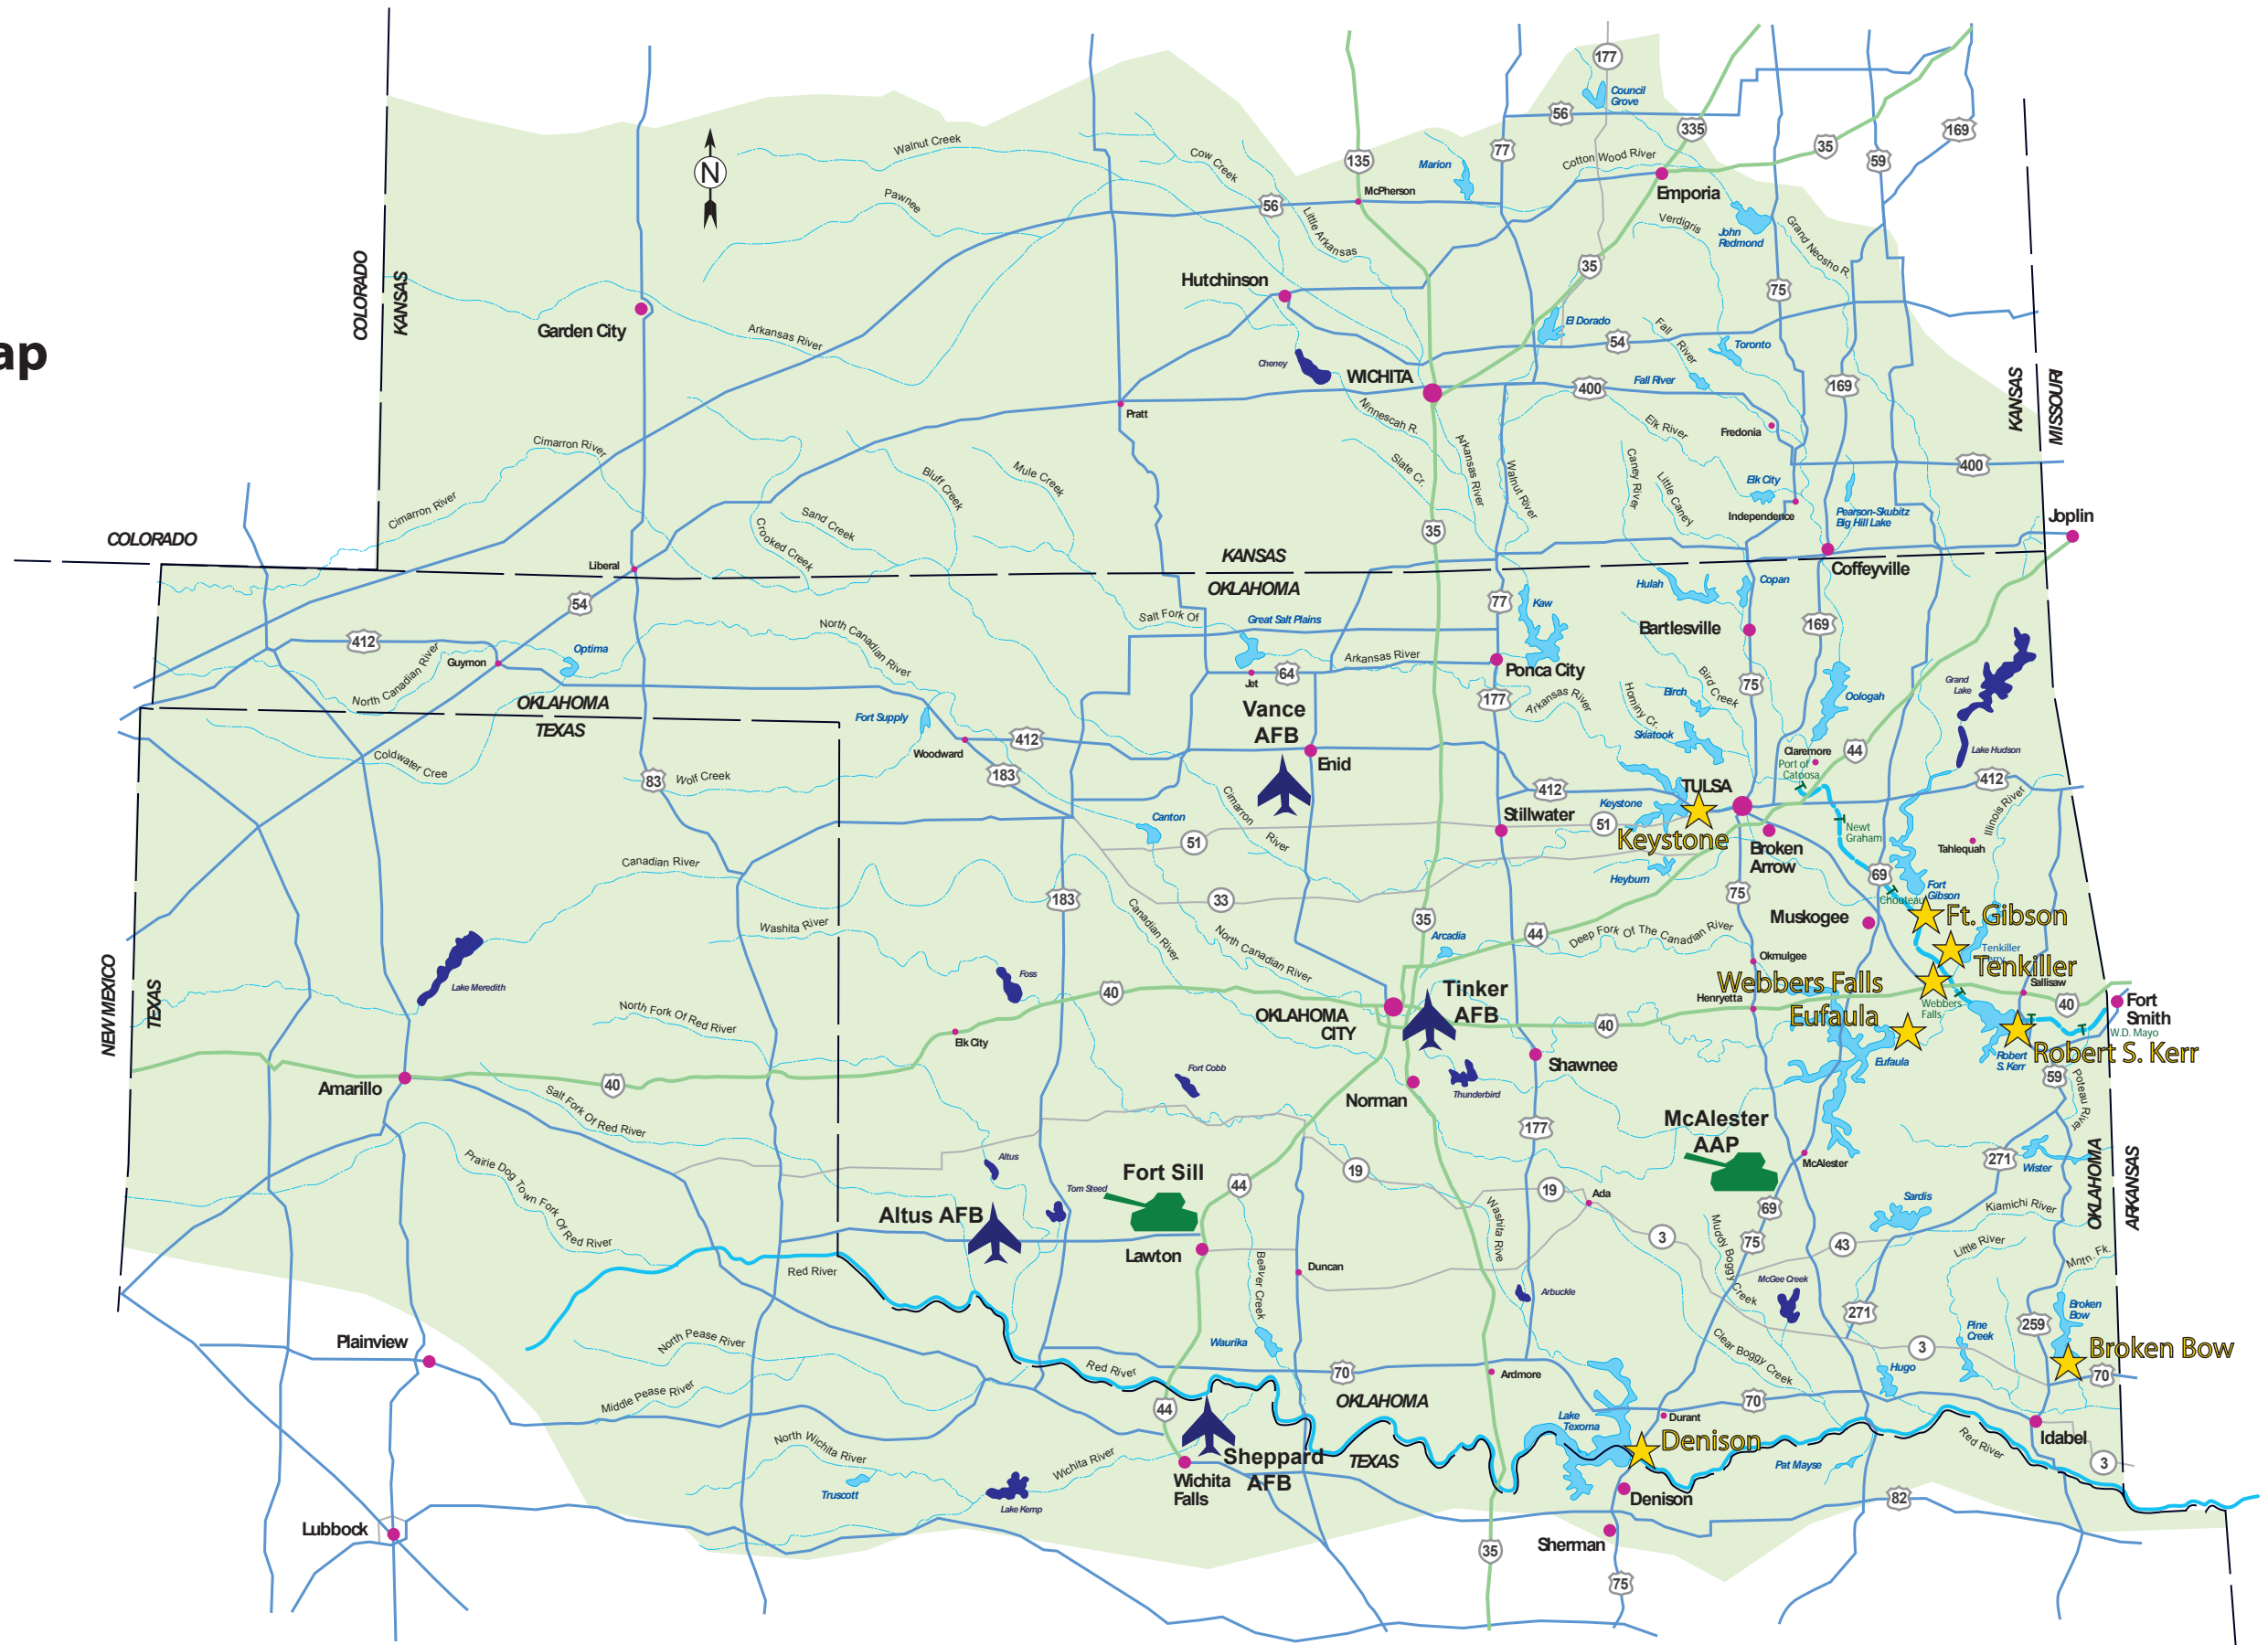

Tulsa District Project Location Map

-  Corps Operated Lakes
-  Lakes Operated By Others
-  Power Plants
-  Air Force Base
-  Army Base

**US Army Corps
of Engineers**®
Tulsa District